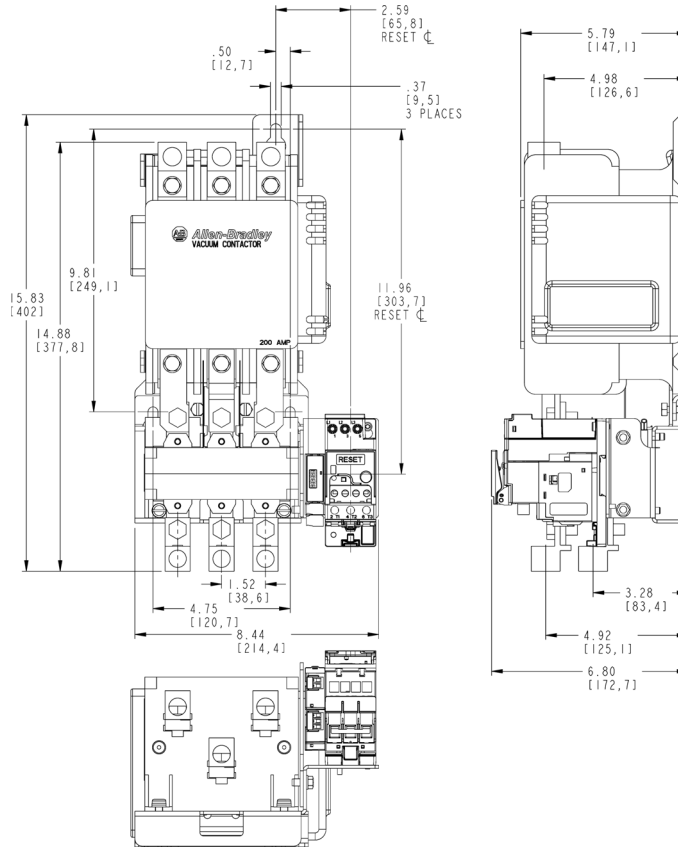

Vacuum Open-Type Starters

Approximate Dimensions, Continued

Dimensions are shown in inches (millimeters). Dimensions are not intended to be used for manufacturing purposes.

200 A Vacuum Starter

With E1 Plus Overload