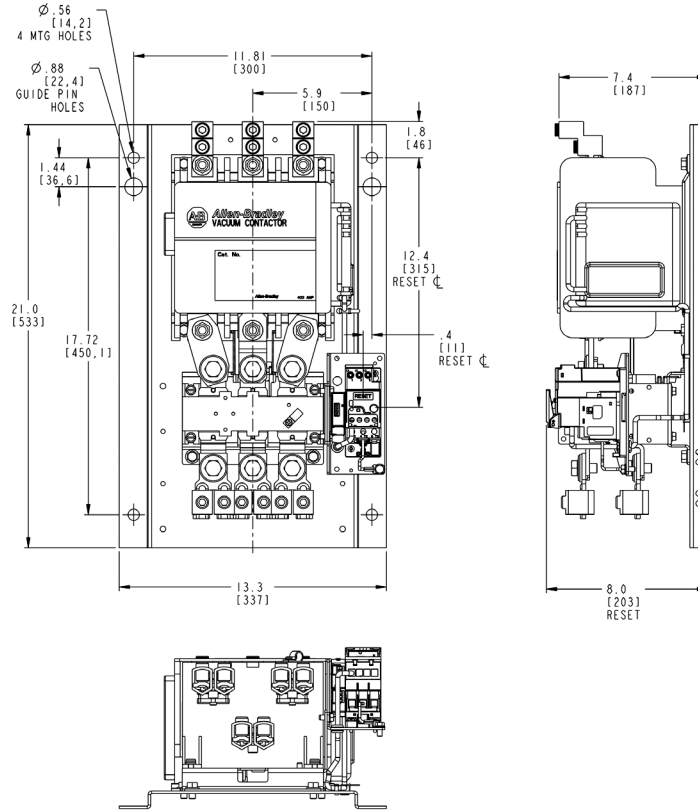

Dimensions are shown in inches (millimeters). Dimensions are not intended to be used for manufacturing purposes.

400 A Vacuum Starter
 With E1 Plus Overload

With Eutectic Overload