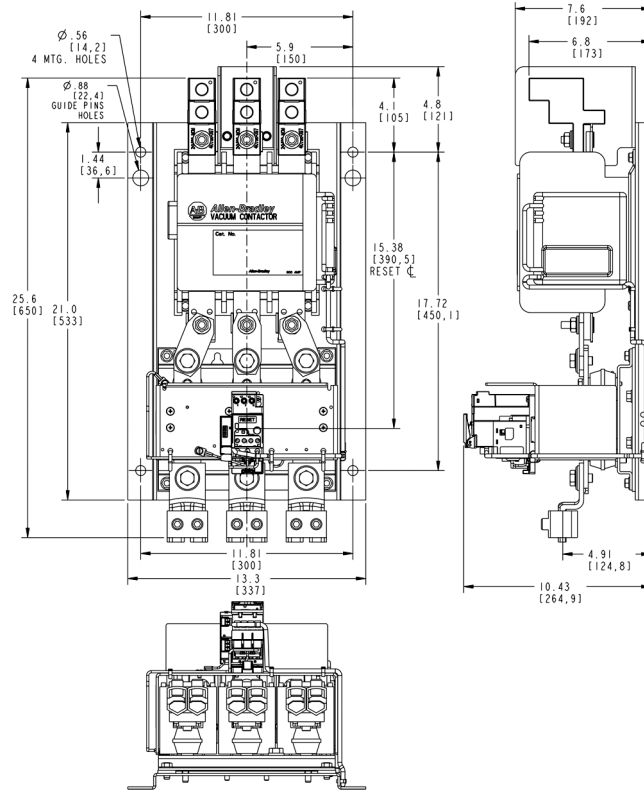

Vacuum Open-Type Starters

Approximate Dimensions, Continued

Dimensions are shown in inches (millimeters). Dimensions are not intended to be used for manufacturing purposes.

600 A Vacuum Starter

With E1 Plus Overload