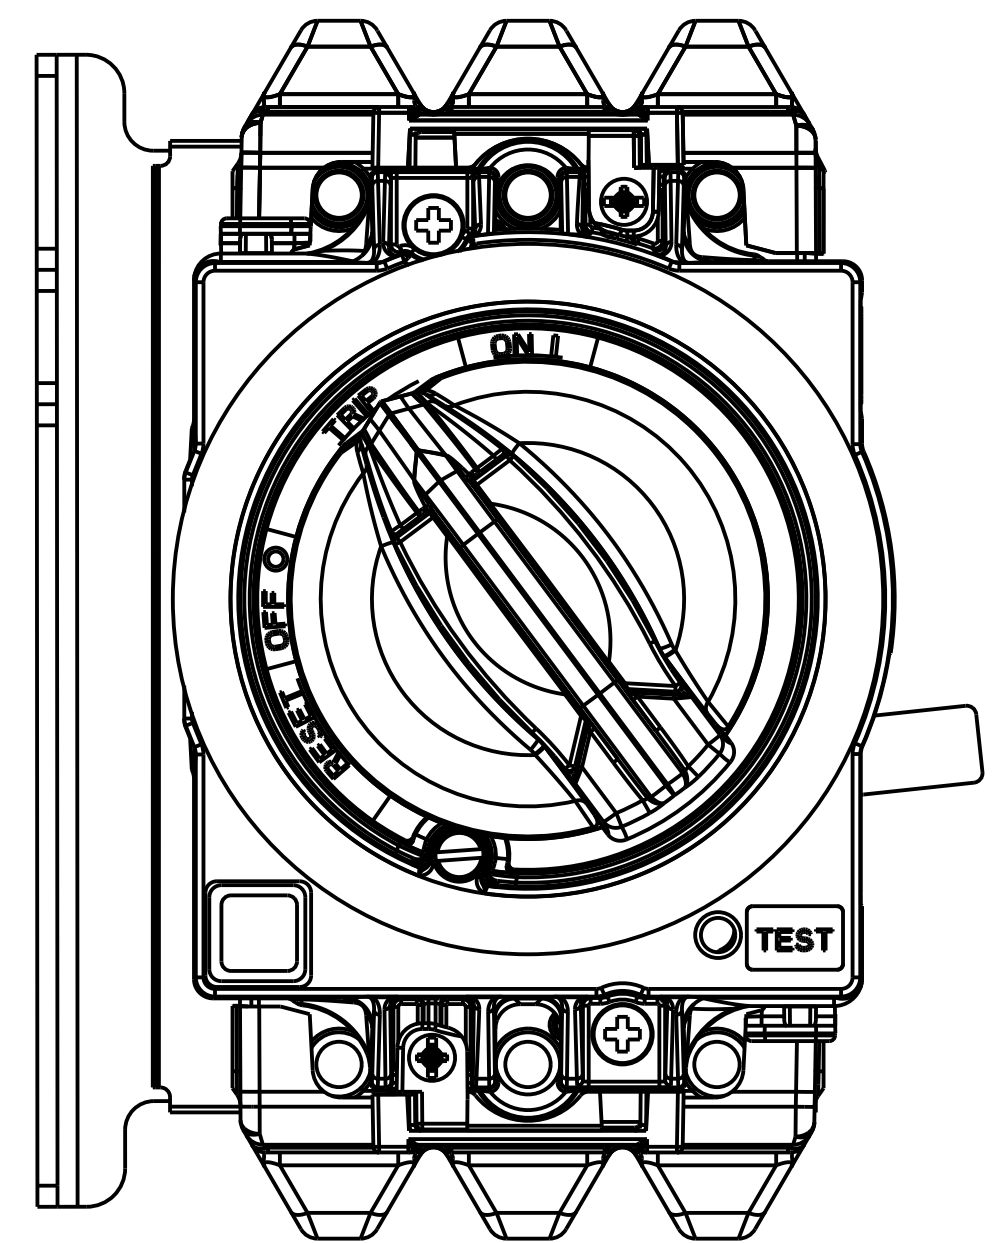

-B-

168.4
[6.63]
PRODUCT DEPTH
MAX

124.4
[4.90]
IP SEAL
DEPTH

140G TTD G-FRAME

-B-

180.9
[7.12]
PRODUCT DEPTH
MAX

136.9
[5.39]
IP SEAL
DEPTH

140G TTD H-FRAME