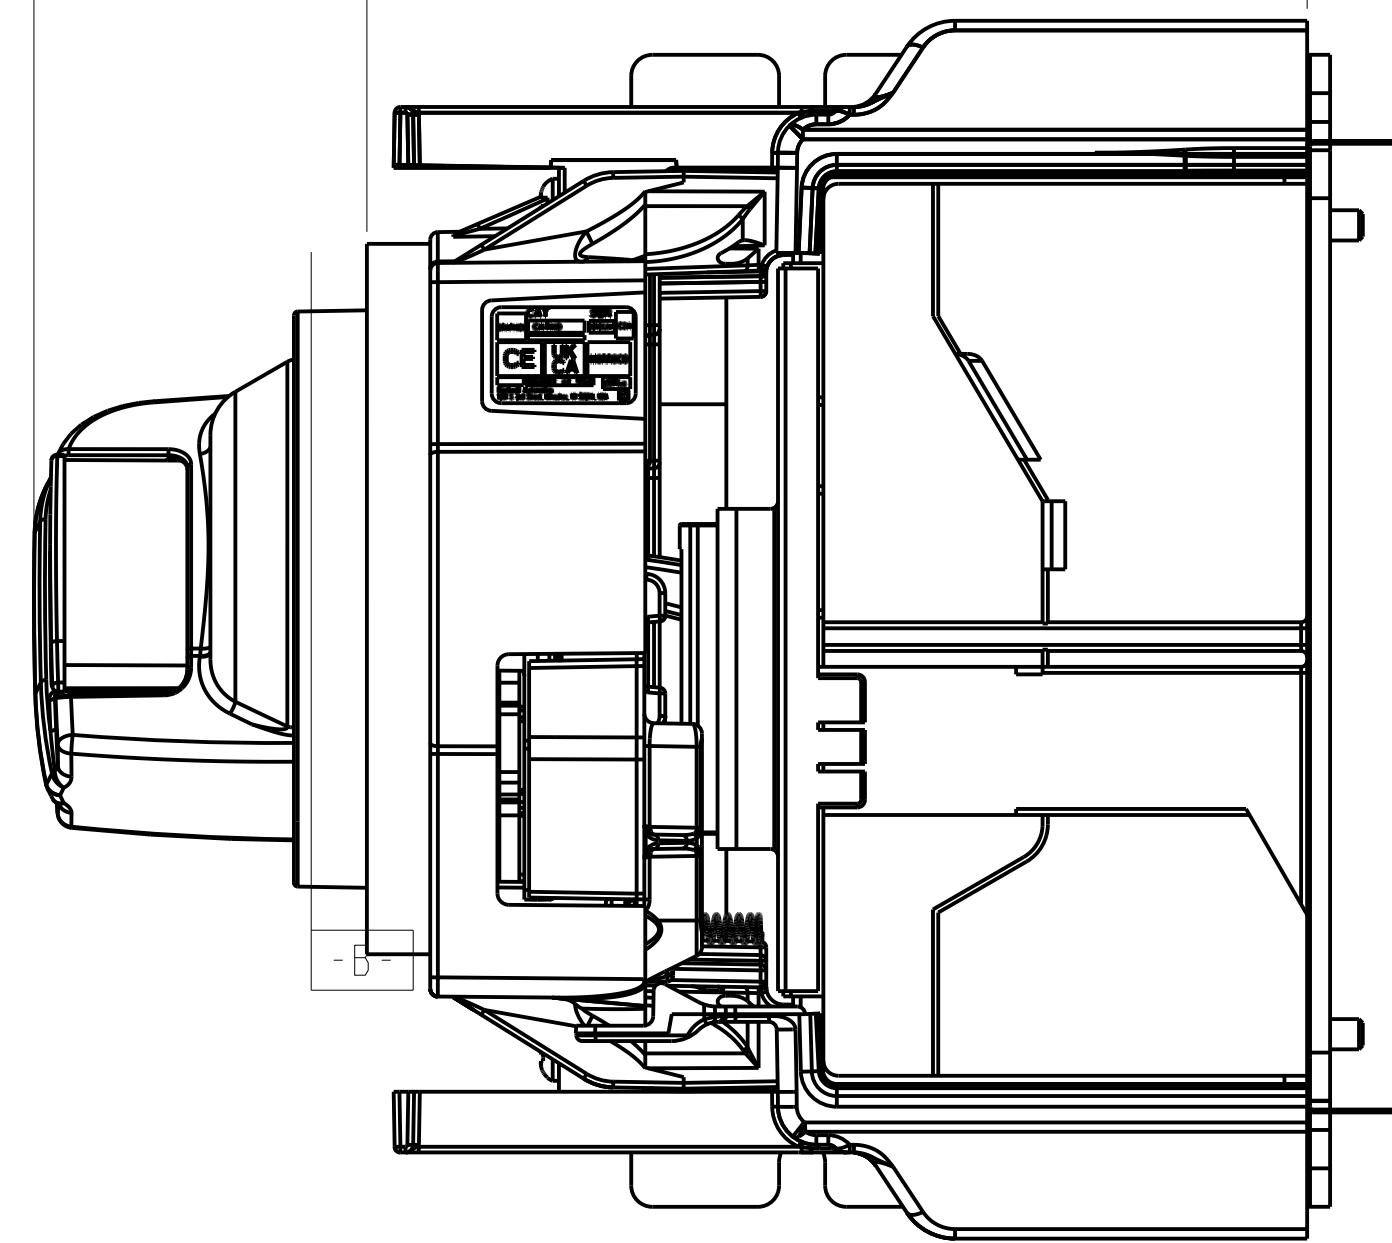

-B-

168.4
[6.63]
PRODUCT DEPTH
MAX

124.4
[4.90]
IP SEAL
DEPTH

140G TTD G-FRAME

-B-

180.9
[7.12]
PRODUCT DEPTH
MAX

136.9
[5.39]
IP SEAL
DEPTH

140G TTD H-FRAME