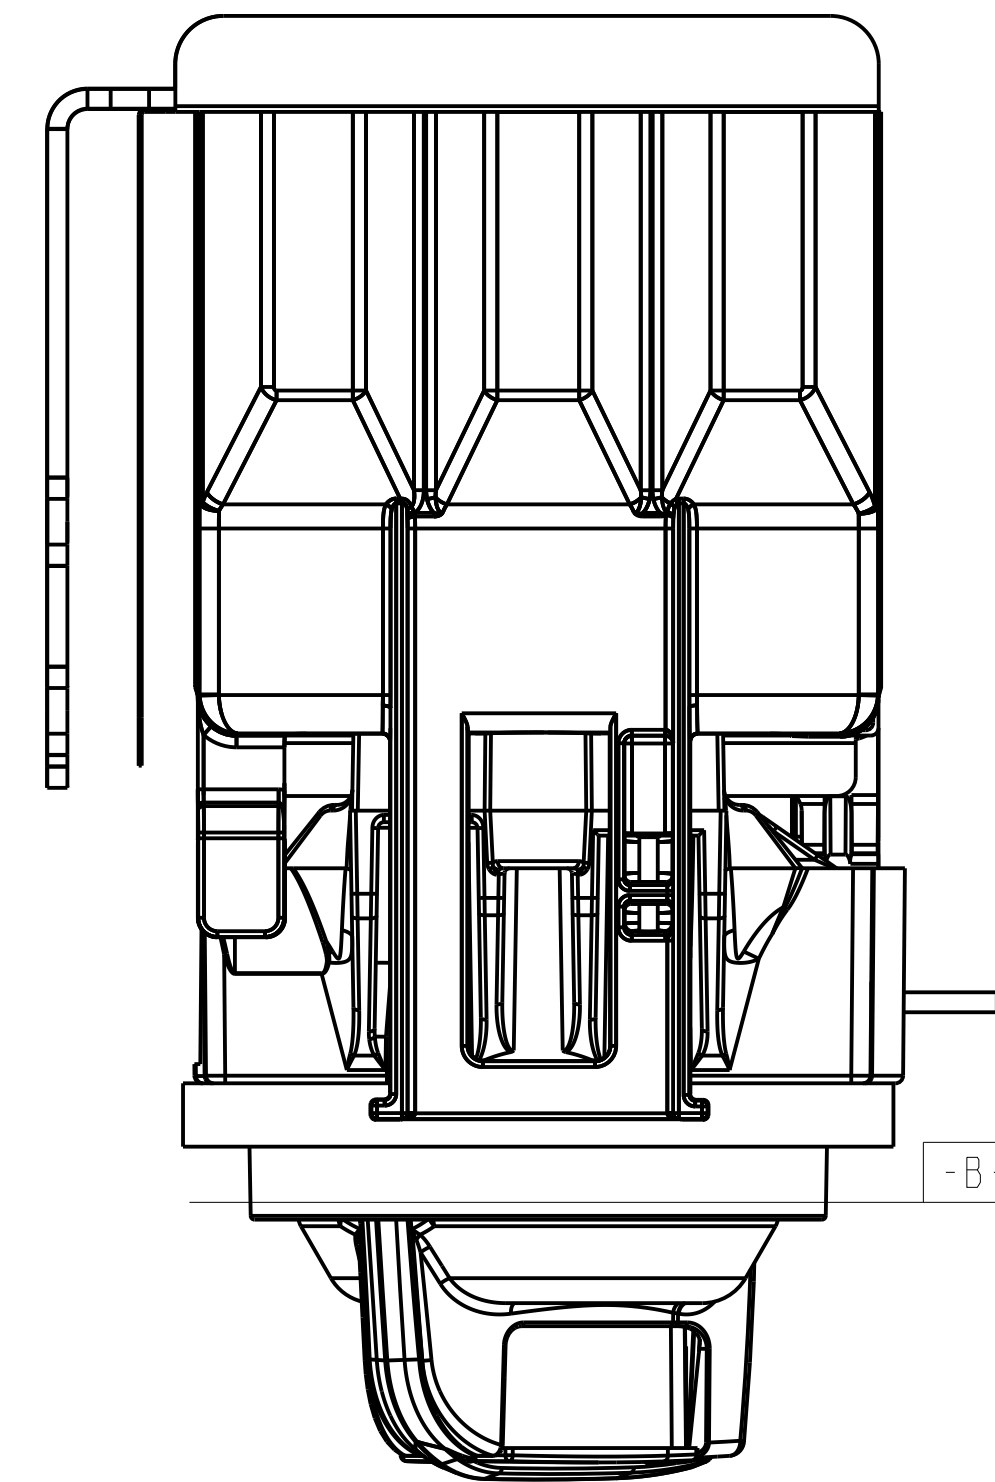

-B-

168.4
[6.63]
PRODUCT DEPTH
MAX

124.4
[4.90]
IP SEAL
DEPTH

140G TTD G-FRAME

-B-

180.9
[7.12]
PRODUCT DEPTH
MAX

136.9
[5.39]
IP SEAL
DEPTH

140G TTD H-FRAME