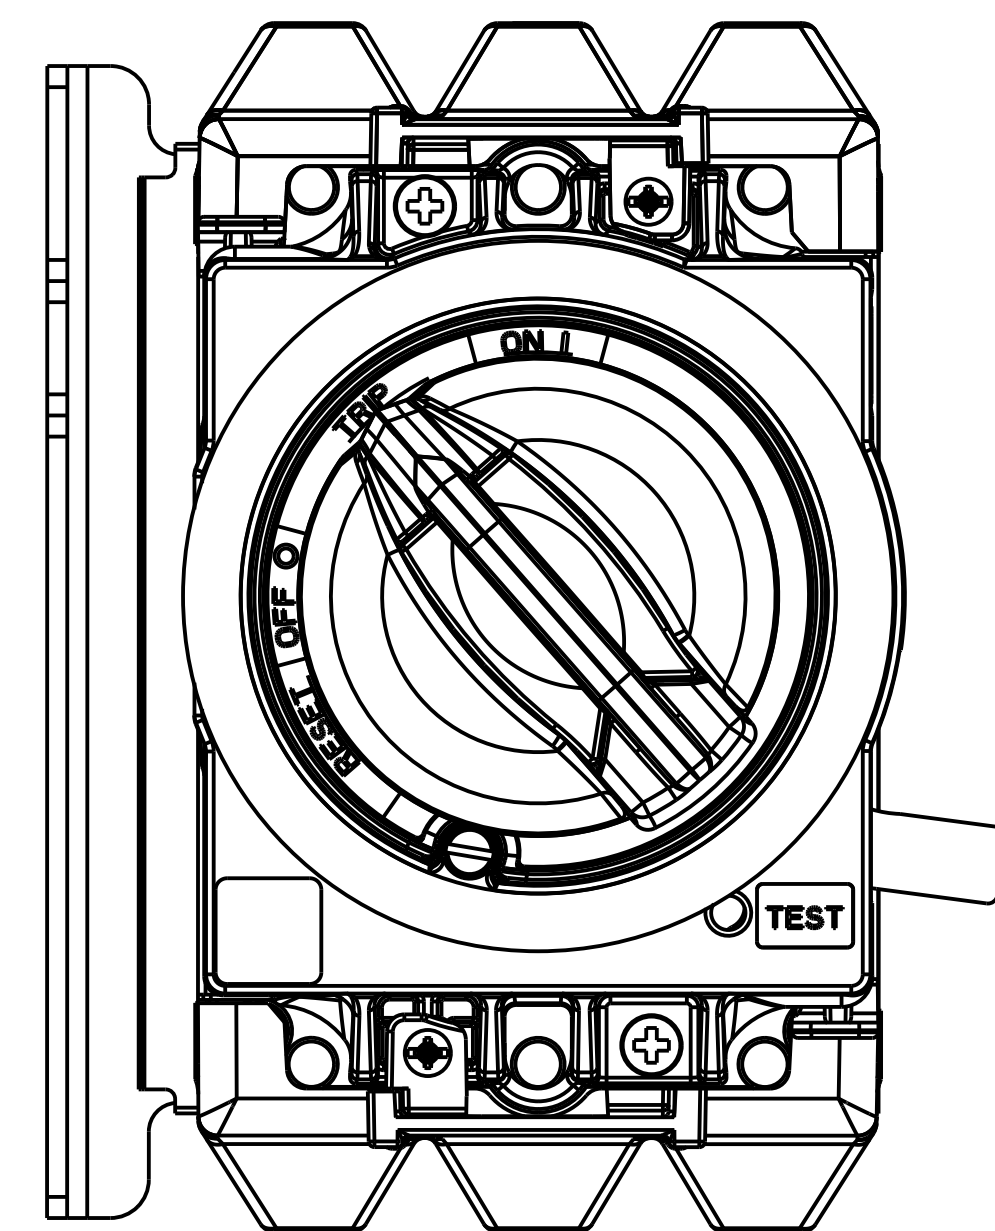

-B-

168.4
[6.63]
PRODUCT DEPTH
MAX

124.4
[4.90]
IP SEAL
DEPTH

140G TTD G-FRAME

-B-

180.9
[7.12]
PRODUCT DEPTH
MAX

136.9
[5.39]
IP SEAL
DEPTH

140G TTD H-FRAME