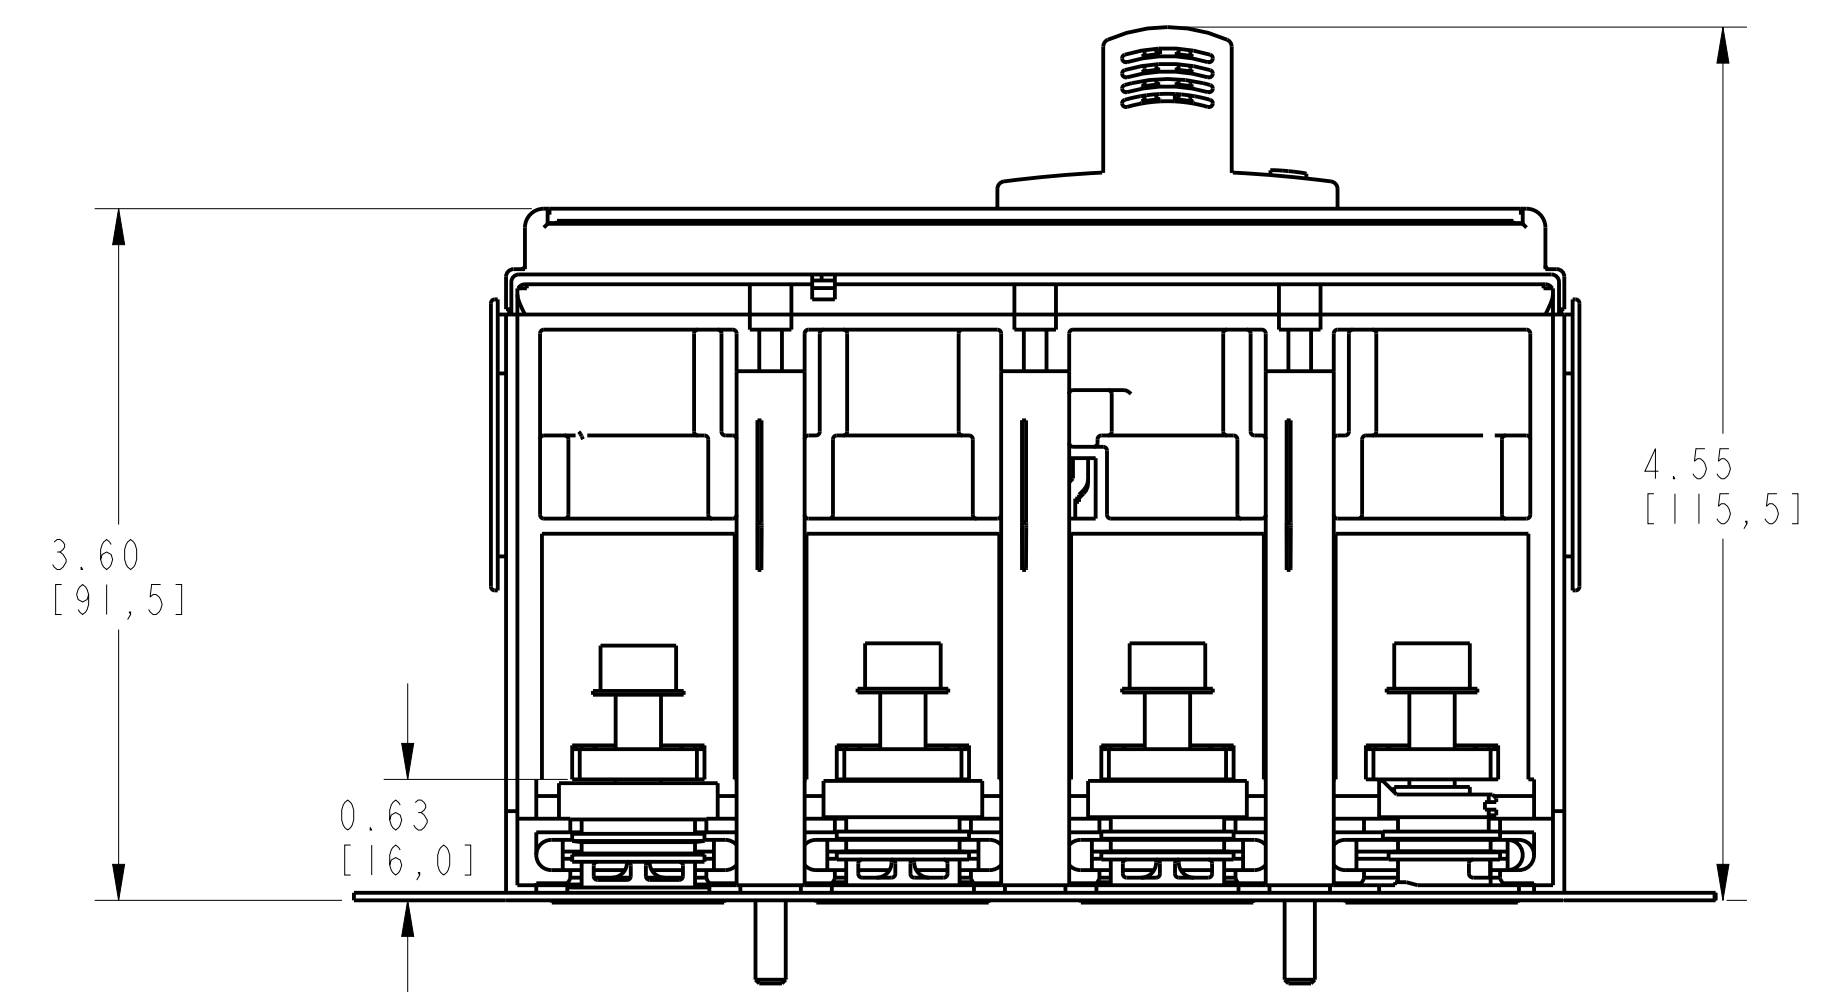

M4 X 85MM SCREWS
2X

ISOMETRIC VIEW

SCALE 1:1

DRILLING FOR FIXING CIRCUIT BREAKER
SCALE 1:1

		<small>CONFIDENTIAL AND PROPRIETARY INFORMATION. THIS DOCUMENT CONTAINS CONFIDENTIAL AND PROPRIETARY INFORMATION OF ROCKWELL AUTOMATION, INC. AND MAY NOT BE USED, COPIED OR DISCLOSED TO OTHERS, EXCEPT WITH THE AUTHORIZED WRITTEN PERMISSION OF ROCKWELL AUTOMATION, INC.</small>	
		Sheet 1 Of 1	
140G-J-4POLE MOLDED CASE CIRCUIT BREAKER		Size D	Ver 00
Drawn by: UMUNUSW	Date: OCT-11-2013	10000843546	