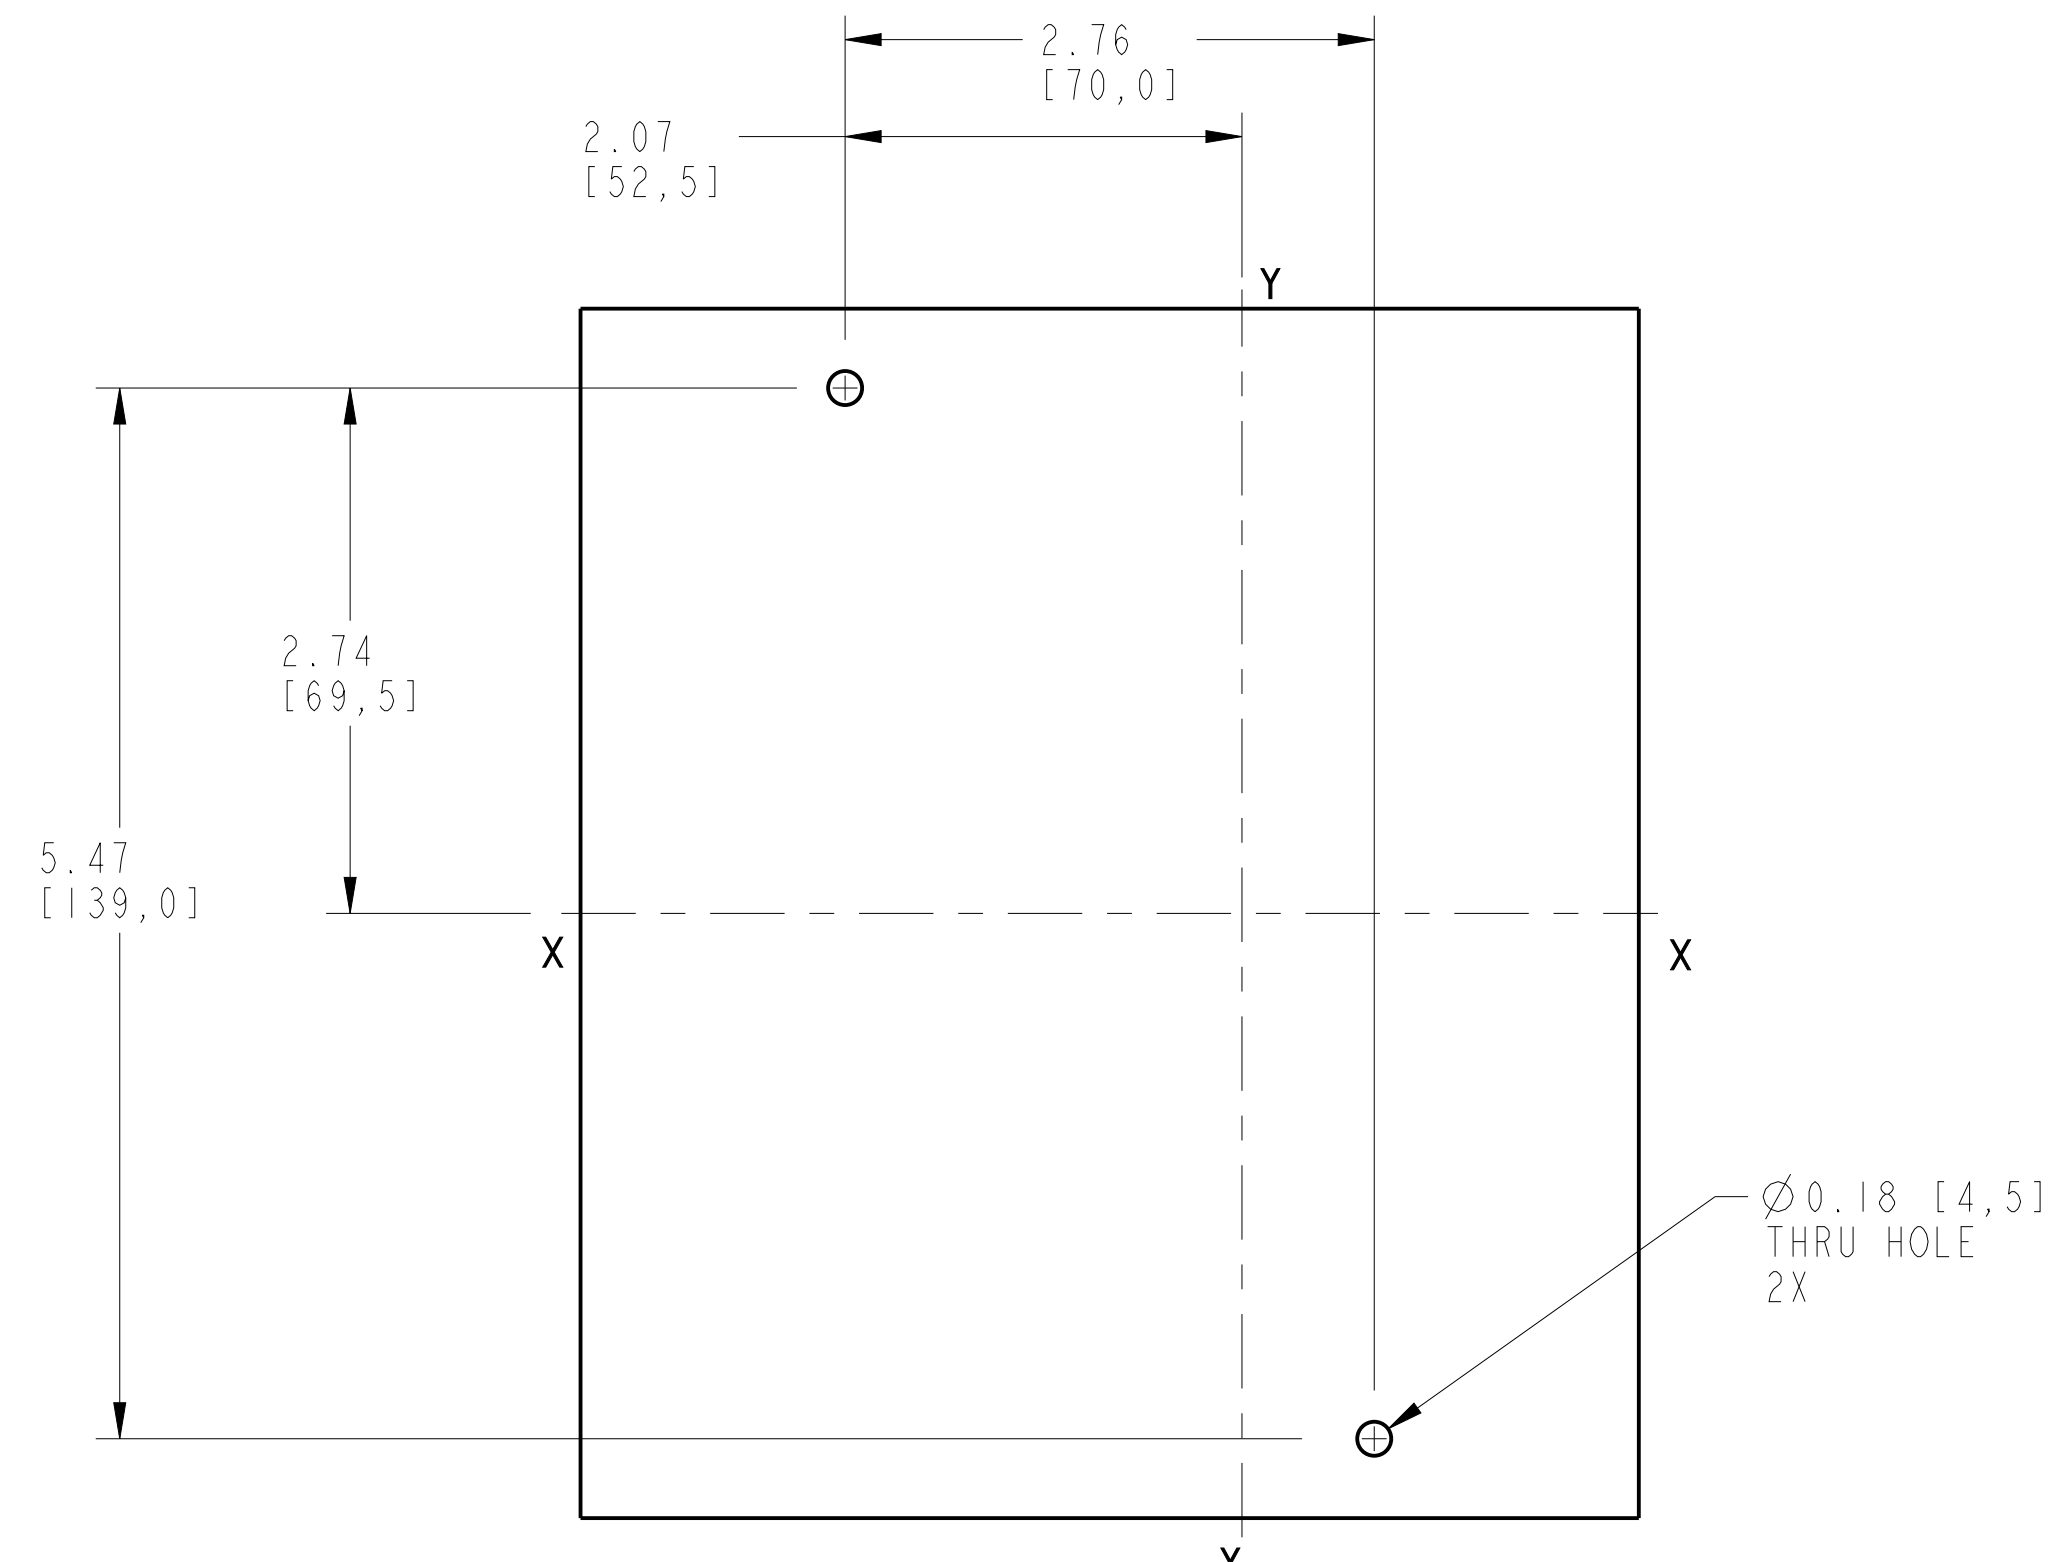

M4 X 85MM SCREWS
2X

ISOMETRIC VIEW

SCALE 1:1

DRILLING FOR FIXING CIRCUIT BREAKER
SCALE 1:1

		<small>CONFIDENTIAL AND PROPRIETARY INFORMATION. THIS DOCUMENT CONTAINS CONFIDENTIAL AND PROPRIETARY INFORMATION OF ROCKWELL AUTOMATION, INC. AND MAY NOT BE USED, COPIED OR DISCLOSED TO OTHERS, EXCEPT WITH THE AUTHORIZED WRITTEN PERMISSION OF ROCKWELL AUTOMATION, INC.</small>	
		Sheet 1 Of 1	
140G-J-4POLE MOLDED CASE CIRCUIT BREAKER		Size D	Ver 00
Drawn by: UMUNUSW	Date: OCT-11-2013	10000843546	