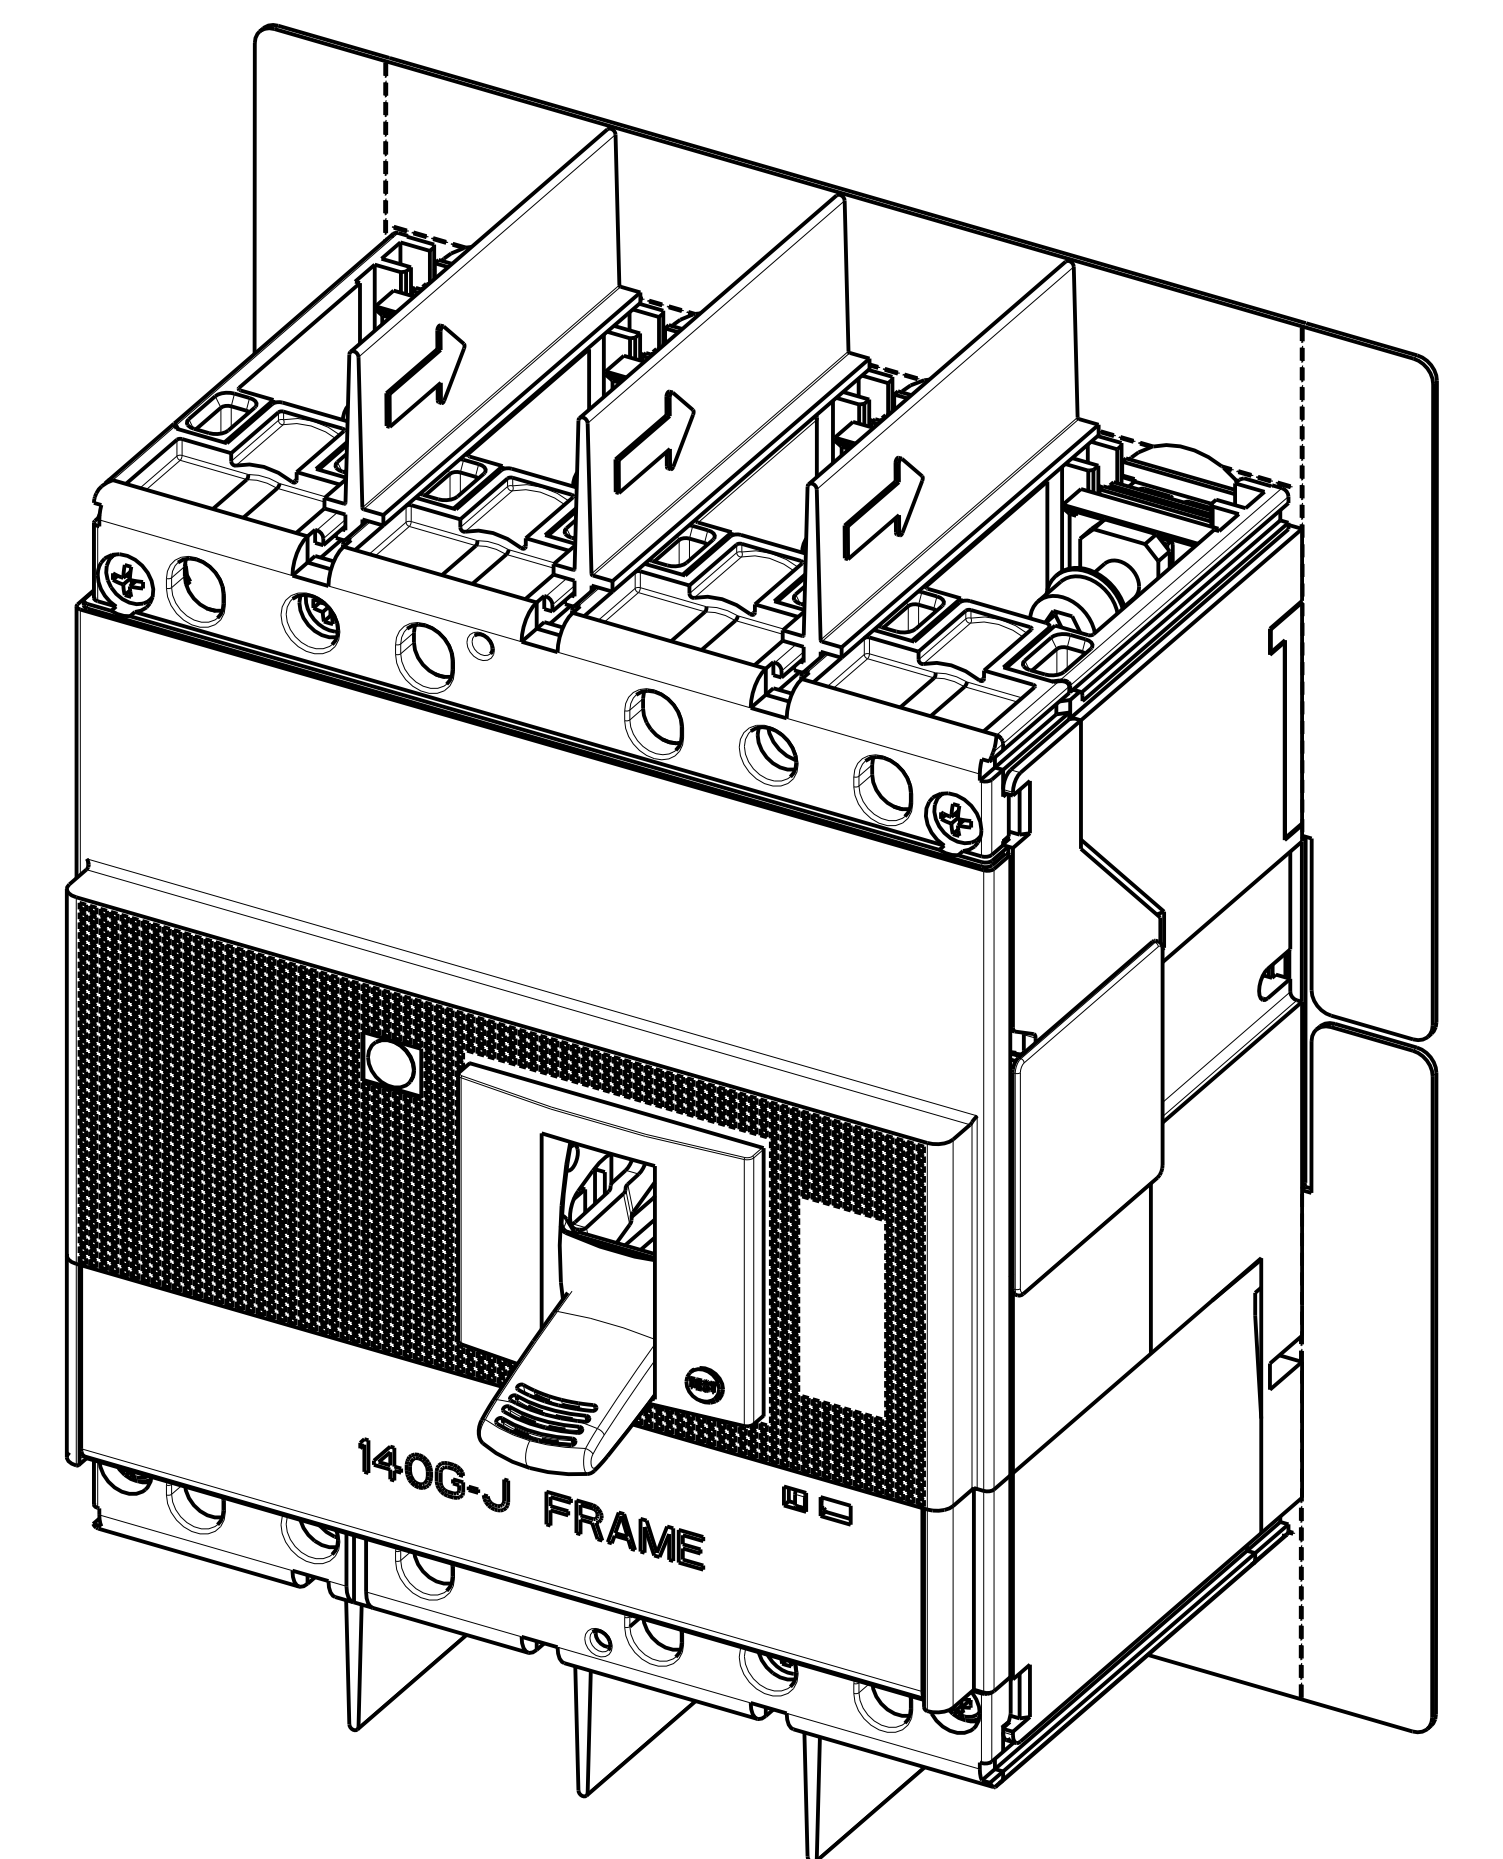

M4 X 85MM SCREWS
2X

ISOMETRIC VIEW

SCALE 1:1

DRILLING FOR FIXING CIRCUIT BREAKER
SCALE 1:1

		<small>CONFIDENTIAL AND PROPRIETARY INFORMATION. THIS DOCUMENT CONTAINS CONFIDENTIAL AND PROPRIETARY INFORMATION OF ROCKWELL AUTOMATION, INC. AND MAY NOT BE USED, COPIED OR DISCLOSED TO OTHERS, EXCEPT WITH THE AUTHORIZED WRITTEN PERMISSION OF ROCKWELL AUTOMATION, INC.</small>	
		Sheet 1 Of 1	
140G-J-4POLE MOLDED CASE CIRCUIT BREAKER		Size D	Ver 00
Drawn by: UMUNUSW	Date: OCT-11-2013	10000843546	