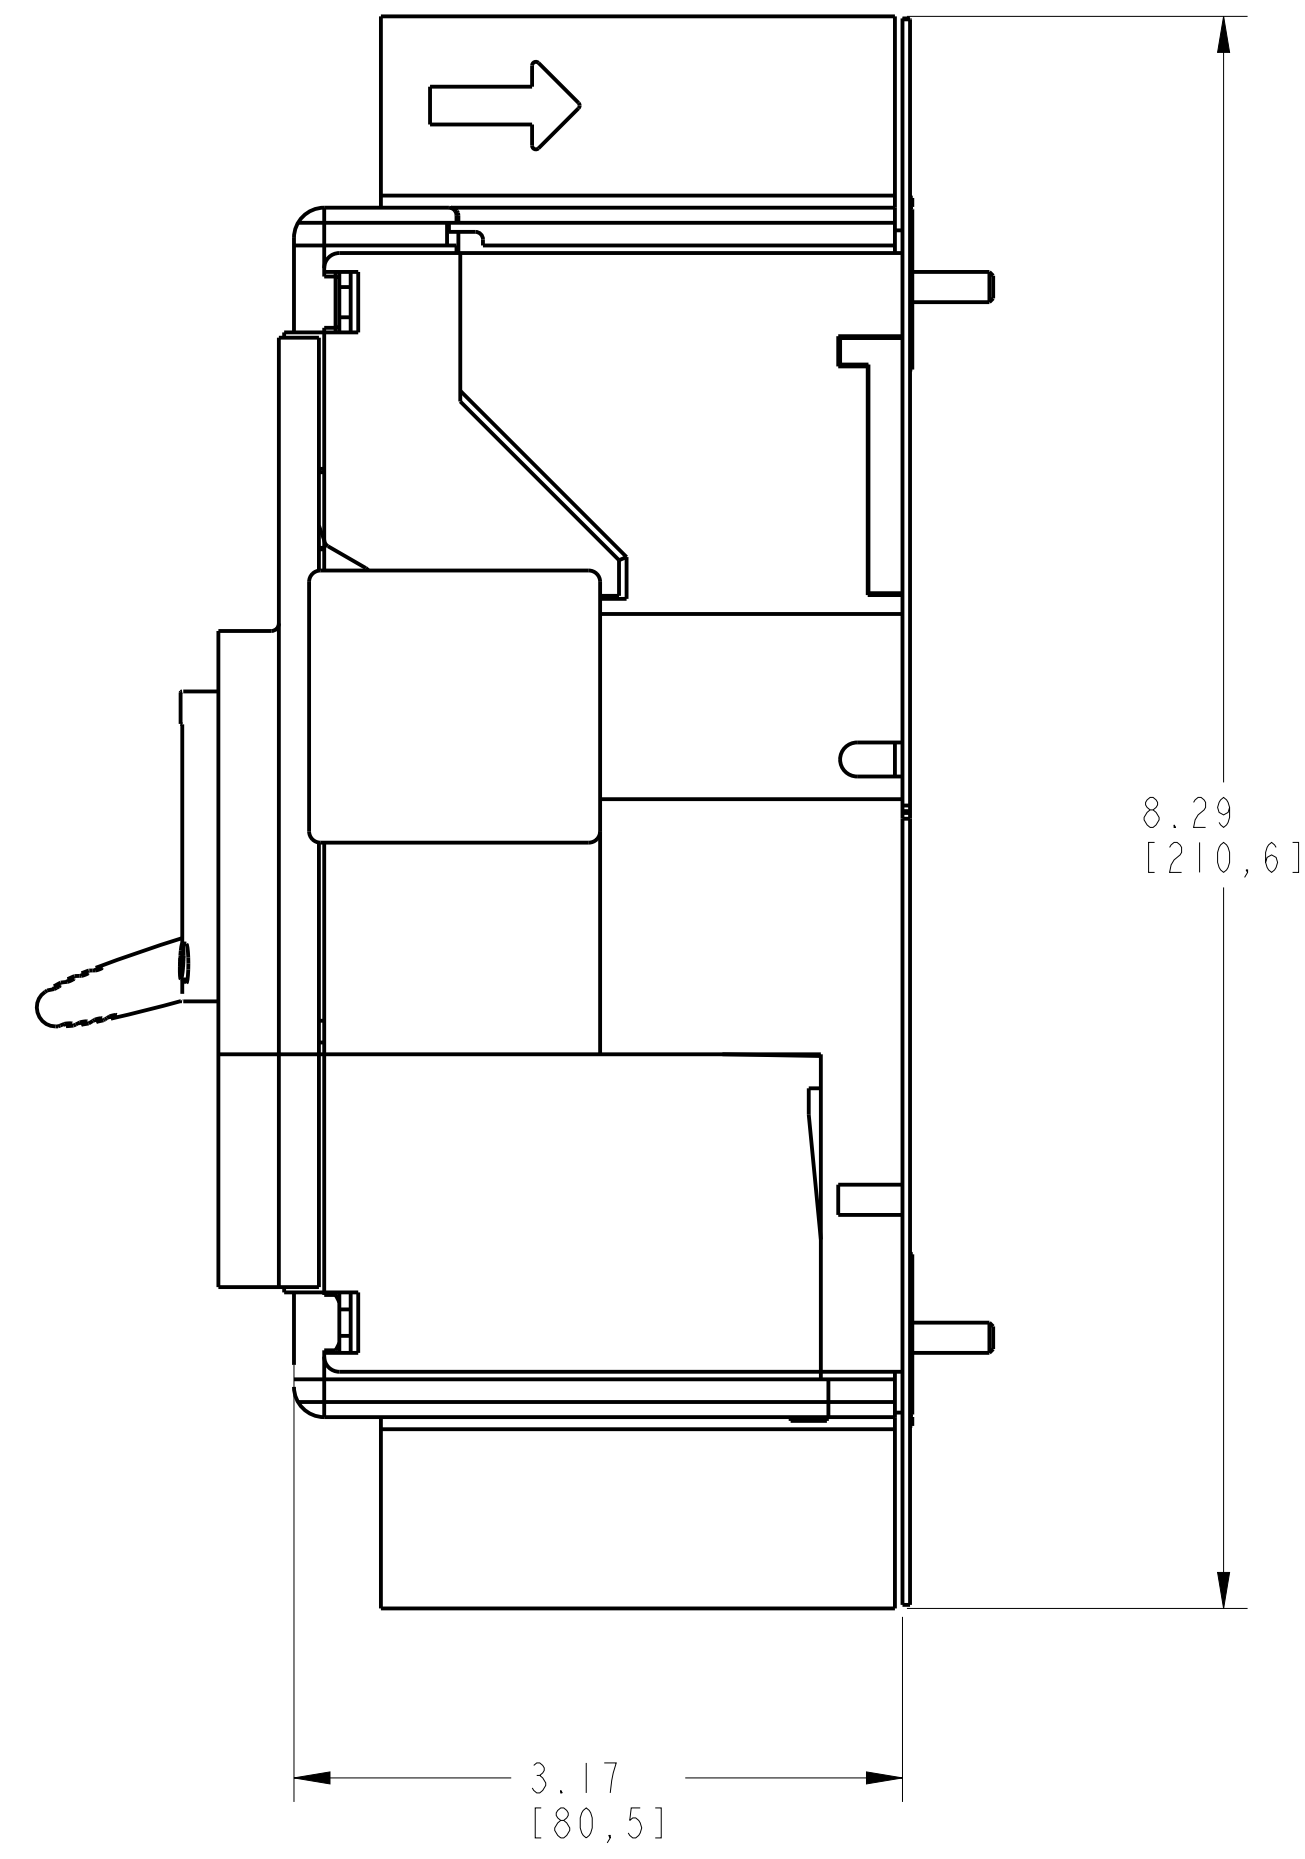

M4 X 85MM SCREWS
2X

ISOMETRIC VIEW

SCALE 1:1

DRILLING FOR FIXING CIRCUIT BREAKER
SCALE 1:1

		<small>CONFIDENTIAL AND PROPRIETARY INFORMATION. THIS DOCUMENT CONTAINS CONFIDENTIAL AND PROPRIETARY INFORMATION OF ROCKWELL AUTOMATION, INC. AND MAY NOT BE USED, COPIED OR DISCLOSED TO OTHERS, EXCEPT WITH THE AUTHORIZED WRITTEN PERMISSION OF ROCKWELL AUTOMATION, INC.</small>	
		Sheet 1 Of 1	
140G-J-4POLE MOLDED CASE CIRCUIT BREAKER		Size D	Ver 00
Drawn by: UMUNUSW	Date: OCT-11-2013	10000843546	