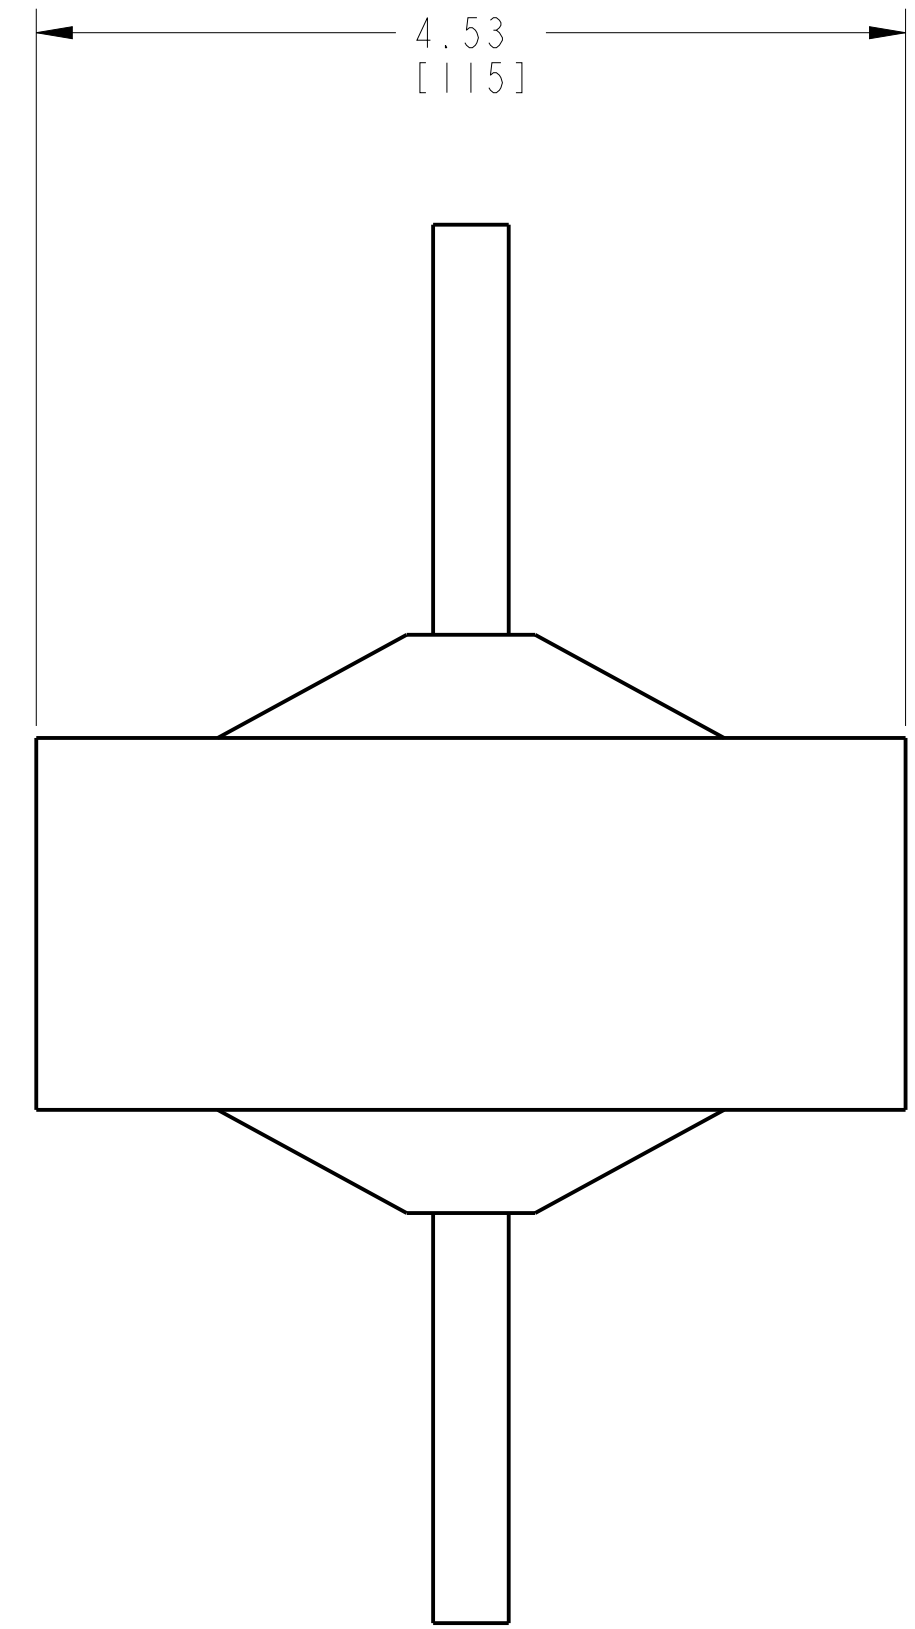

1 2 3 4 5 6 7 8

A  
B  
C  
D  
E  
F  
G  
H

ISOMETRIC VIEW

CT FOR EXTERNAL NEUTRAL 600A FOR 140G-M-FRAME CIRCUIT BREAKERS

		<small>CONFIDENTIAL AND PROPRIETARY INFORMATION. THIS DOCUMENT CONTAINS CONFIDENTIAL AND PROPRIETARY INFORMATION OF ROCKWELL AUTOMATION, INC. AND MAY NOT BE USED, COPIED OR DISCLOSED TO OTHERS, EXCEPT WITH THE AUTHORIZED WRITTEN PERMISSION OF ROCKWELL AUTOMATION, INC.</small>	
		Sheet 1 Of 1	
2100 140G M FRAME NEUT GFCT BUS LINK		Size <b>D</b>	Ver <b>00</b>
Drawn by: RZACHAR	Date: 12-12-13	<b>10000857081</b>	