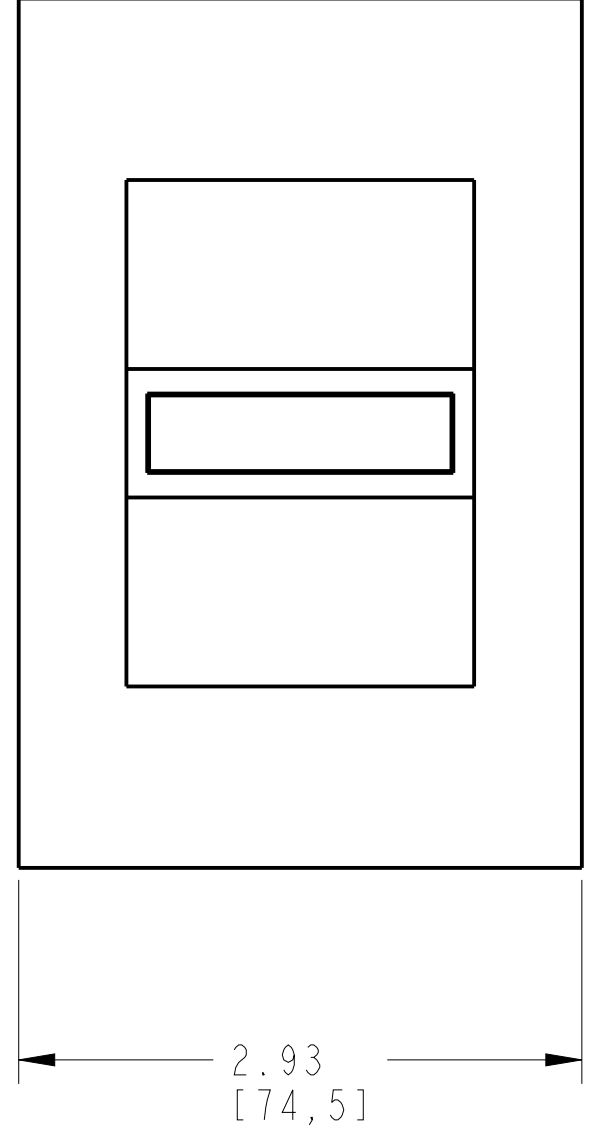

1 2 3 4 5 6 7 8

A  
B  
C  
D  
E  
F  
G  
H

ISOMETRIC VIEW

CT FOR EXTERNAL NEUTRAL 600A FOR 140G-M-FRAME CIRCUIT BREAKERS

		<small>CONFIDENTIAL AND PROPRIETARY INFORMATION. THIS DOCUMENT CONTAINS CONFIDENTIAL AND PROPRIETARY INFORMATION OF ROCKWELL AUTOMATION, INC. AND MAY NOT BE USED, COPIED OR DISCLOSED TO OTHERS, EXCEPT WITH THE AUTHORIZED WRITTEN PERMISSION OF ROCKWELL AUTOMATION, INC.</small>	
		Sheet 1 Of 1	
2100 140G M FRAME NEUT GFCT BUS LINK		Size <b>D</b>	Ver <b>00</b>
Drawn by: RZACHAR	Date: 12-12-13	<b>10000857081</b>	