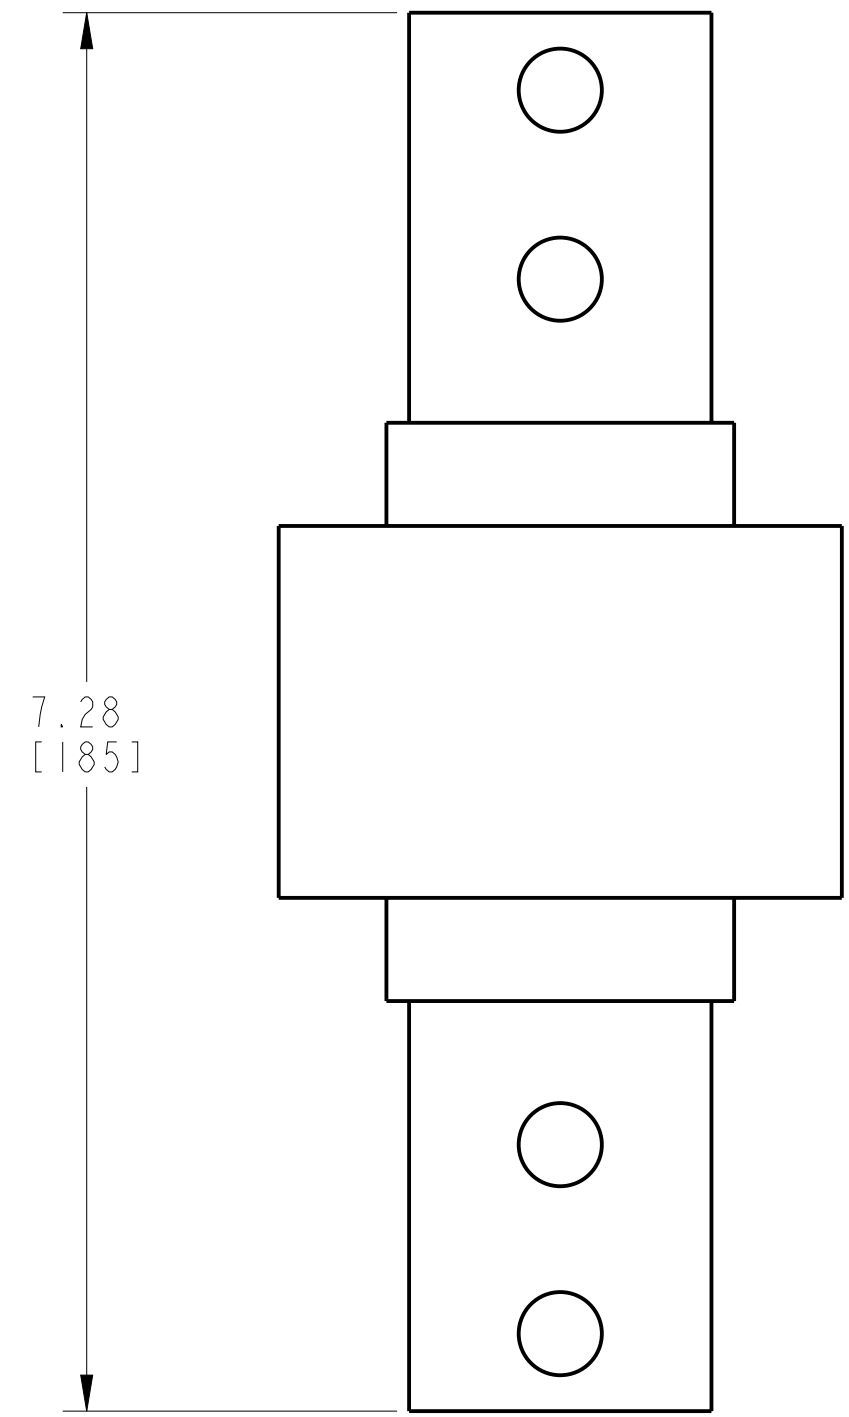

1 2 3 4 5 6 7 8

A  
B  
C  
D  
E  
F  
G  
H

ISOMETRIC VIEW

CT FOR EXTERNAL NEUTRAL 600A FOR 140G-M-FRAME CIRCUIT BREAKERS

		<small>CONFIDENTIAL AND PROPRIETARY INFORMATION. THIS DOCUMENT CONTAINS CONFIDENTIAL AND PROPRIETARY INFORMATION OF ROCKWELL AUTOMATION, INC. AND MAY NOT BE USED, COPIED OR DISCLOSED TO OTHERS, EXCEPT WITH THE AUTHORIZED WRITTEN PERMISSION OF ROCKWELL AUTOMATION, INC.</small>	
		Sheet 1 Of 1	
2100 140G M FRAME NEUT GFCT BUS LINK		Size <b>D</b>	Ver <b>00</b>
Drawn by: RZACHAR	Date: 12-12-13	<b>10000857081</b>	