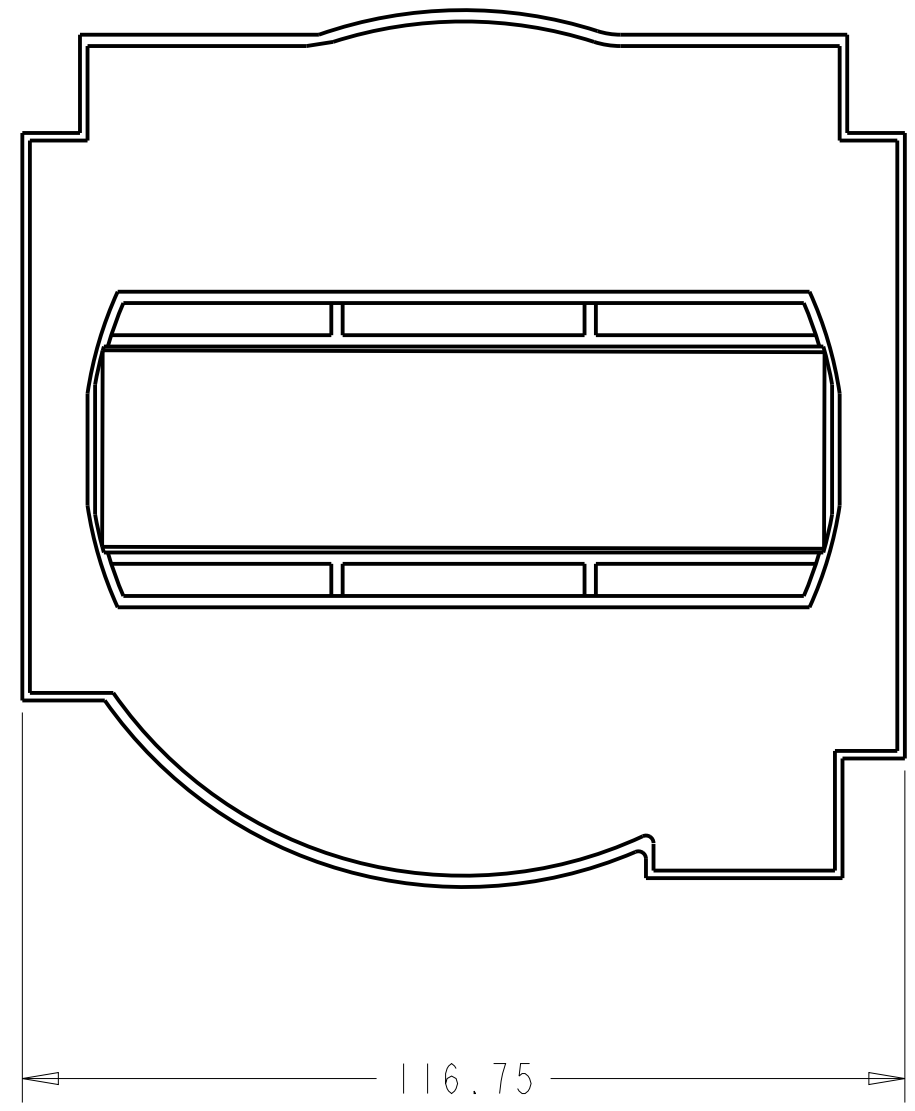

1 2 3 4 5 6 7 8

A
B
C
D
E
F
G
H

ISOMETRIC VIEW

CT FOR EXTERNAL NEUTRAL N-1000...3200A FOR 140G-R-FRAME CIRCUIT BREAKERS

		<small>CONFIDENTIAL AND PROPRIETARY INFORMATION THIS DOCUMENT CONTAINS CONFIDENTIAL AND PROPRIETARY INFORMATION OF ROCKWELL AUTOMATION, INC. AND MAY NOT BE USED, COPIED OR DISCLOSED TO OTHERS, EXCEPT WITH THE AUTHORIZED WRITTEN PERMISSION OF ROCKWELL AUTOMATION, INC.</small>	
		Sheet 1 Of 1	
2100 R-FRAME, NEUTRAL CURRENT MONITOR		Size D	Ver 10000857090
Drawn by: DJASTRZ	Date: 10-Oct-13		