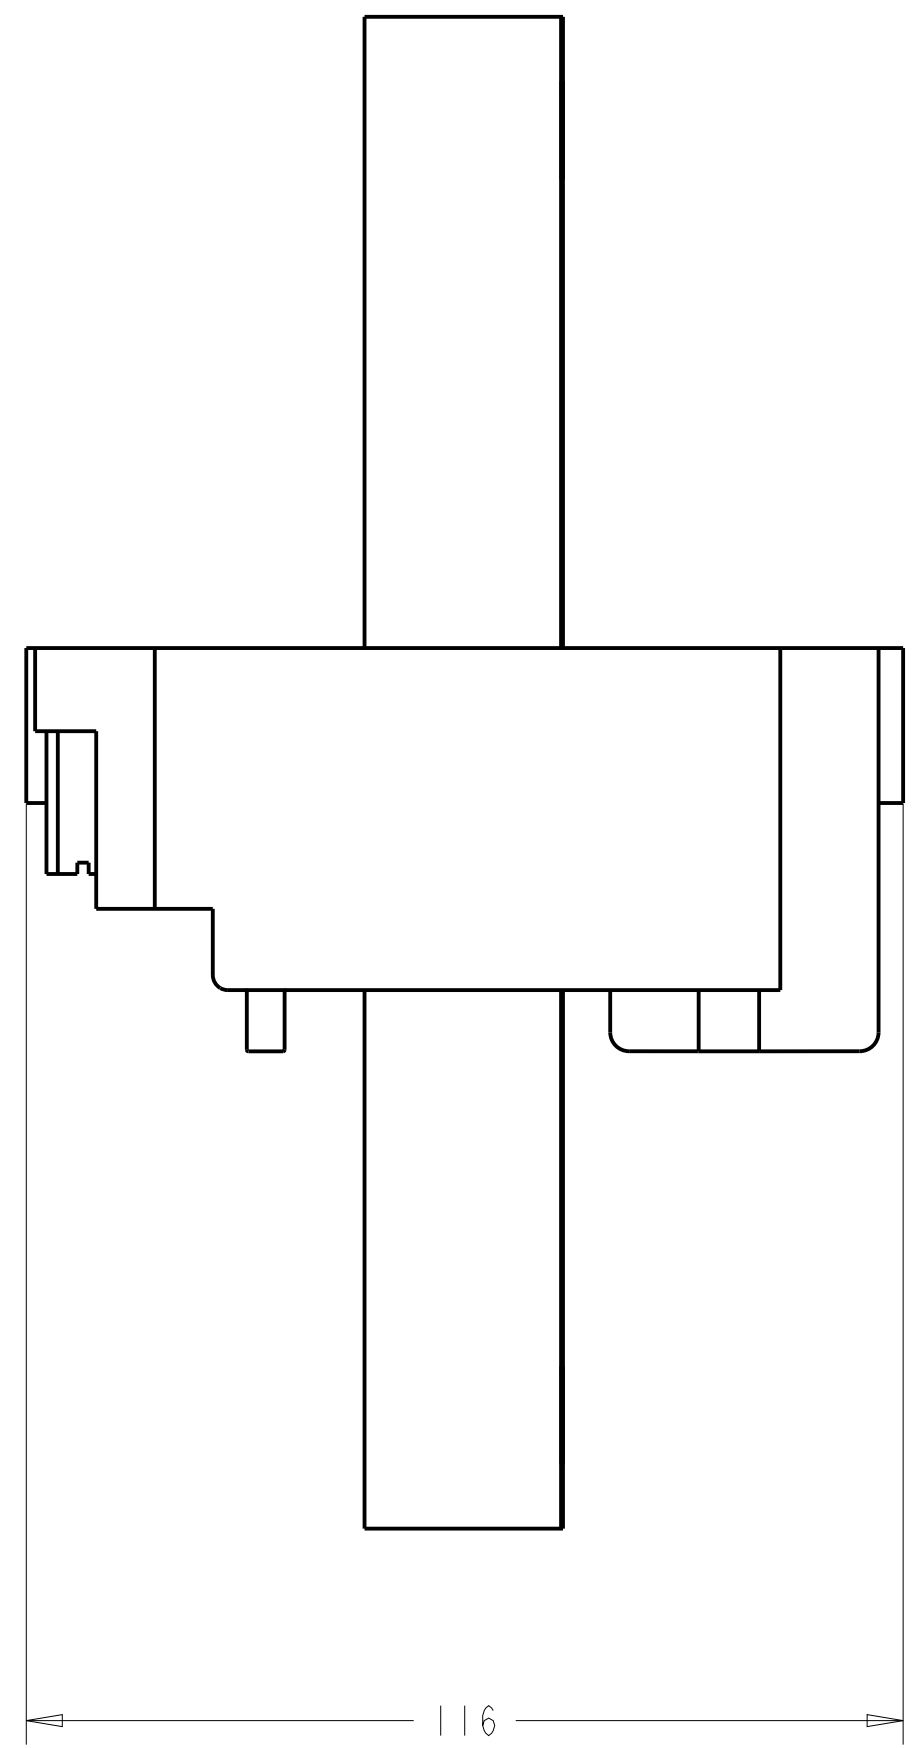

1 2 3 4 5 6 7 8

A
B
C
D
E
F
G
H

ISOMETRIC VIEW

CT FOR EXTERNAL NEUTRAL N-1000...3200A FOR 140G-R-FRAME CIRCUIT BREAKERS

		<small>CONFIDENTIAL AND PROPRIETARY INFORMATION THIS DOCUMENT CONTAINS CONFIDENTIAL AND PROPRIETARY INFORMATION OF ROCKWELL AUTOMATION, INC. AND MAY NOT BE USED, COPIED OR DISCLOSED TO OTHERS, EXCEPT WITH THE AUTHORIZED WRITTEN PERMISSION OF ROCKWELL AUTOMATION, INC.</small>	
		Sheet 1 Of 1	
2100 R-FRAME, NEUTRAL CURRENT MONITOR		Size D	Ver 10000857090
Drawn by: DJASTRZ	Date: 10-Oct-13		