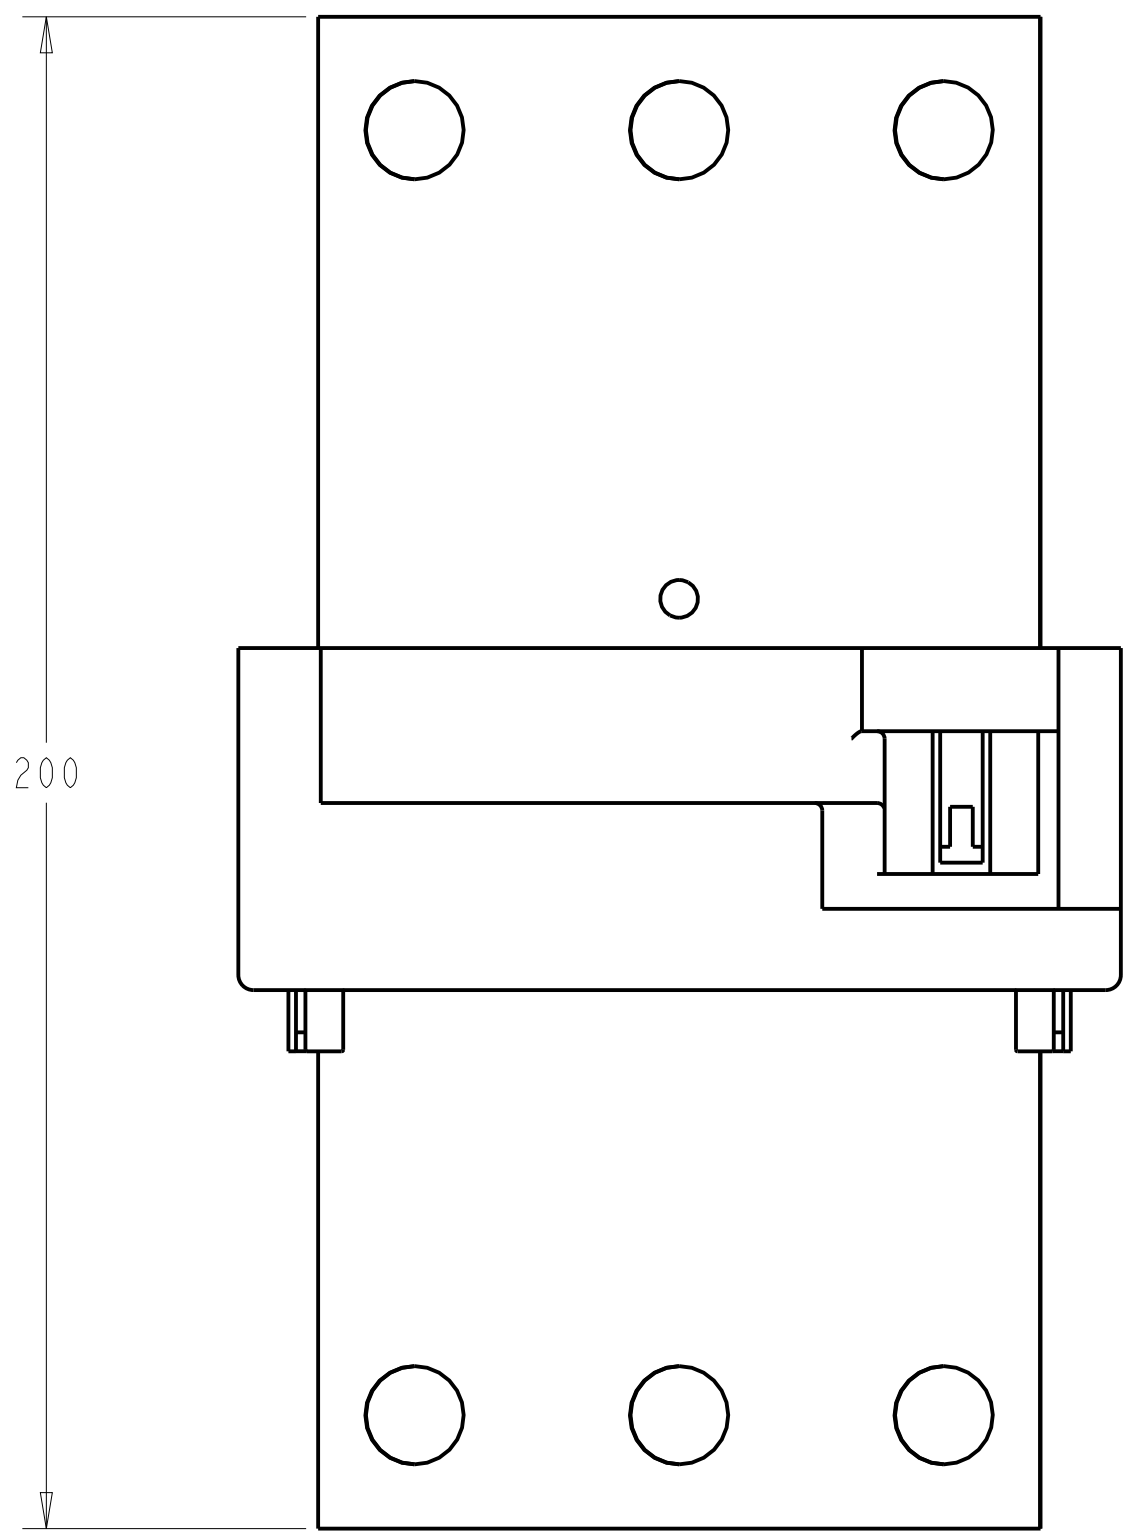

1 2 3 4 5 6 7 8

A
B
C
D
E
F
G
H

ISOMETRIC VIEW

CT FOR EXTERNAL NEUTRAL N-1000...3200A FOR 140G-R-FRAME CIRCUIT BREAKERS

		<small>CONFIDENTIAL AND PROPRIETARY INFORMATION THIS DOCUMENT CONTAINS CONFIDENTIAL AND PROPRIETARY INFORMATION OF ROCKWELL AUTOMATION, INC. AND MAY NOT BE USED, COPIED OR DISCLOSED TO OTHERS, EXCEPT WITH THE AUTHORIZED WRITTEN PERMISSION OF ROCKWELL AUTOMATION, INC.</small>	
		Sheet 1 Of 1	
2100 R-FRAME, NEUTRAL CURRENT MONITOR		Size D	Ver 10000857090
Drawn by: DJASTRZ	Date: 10-Oct-13		