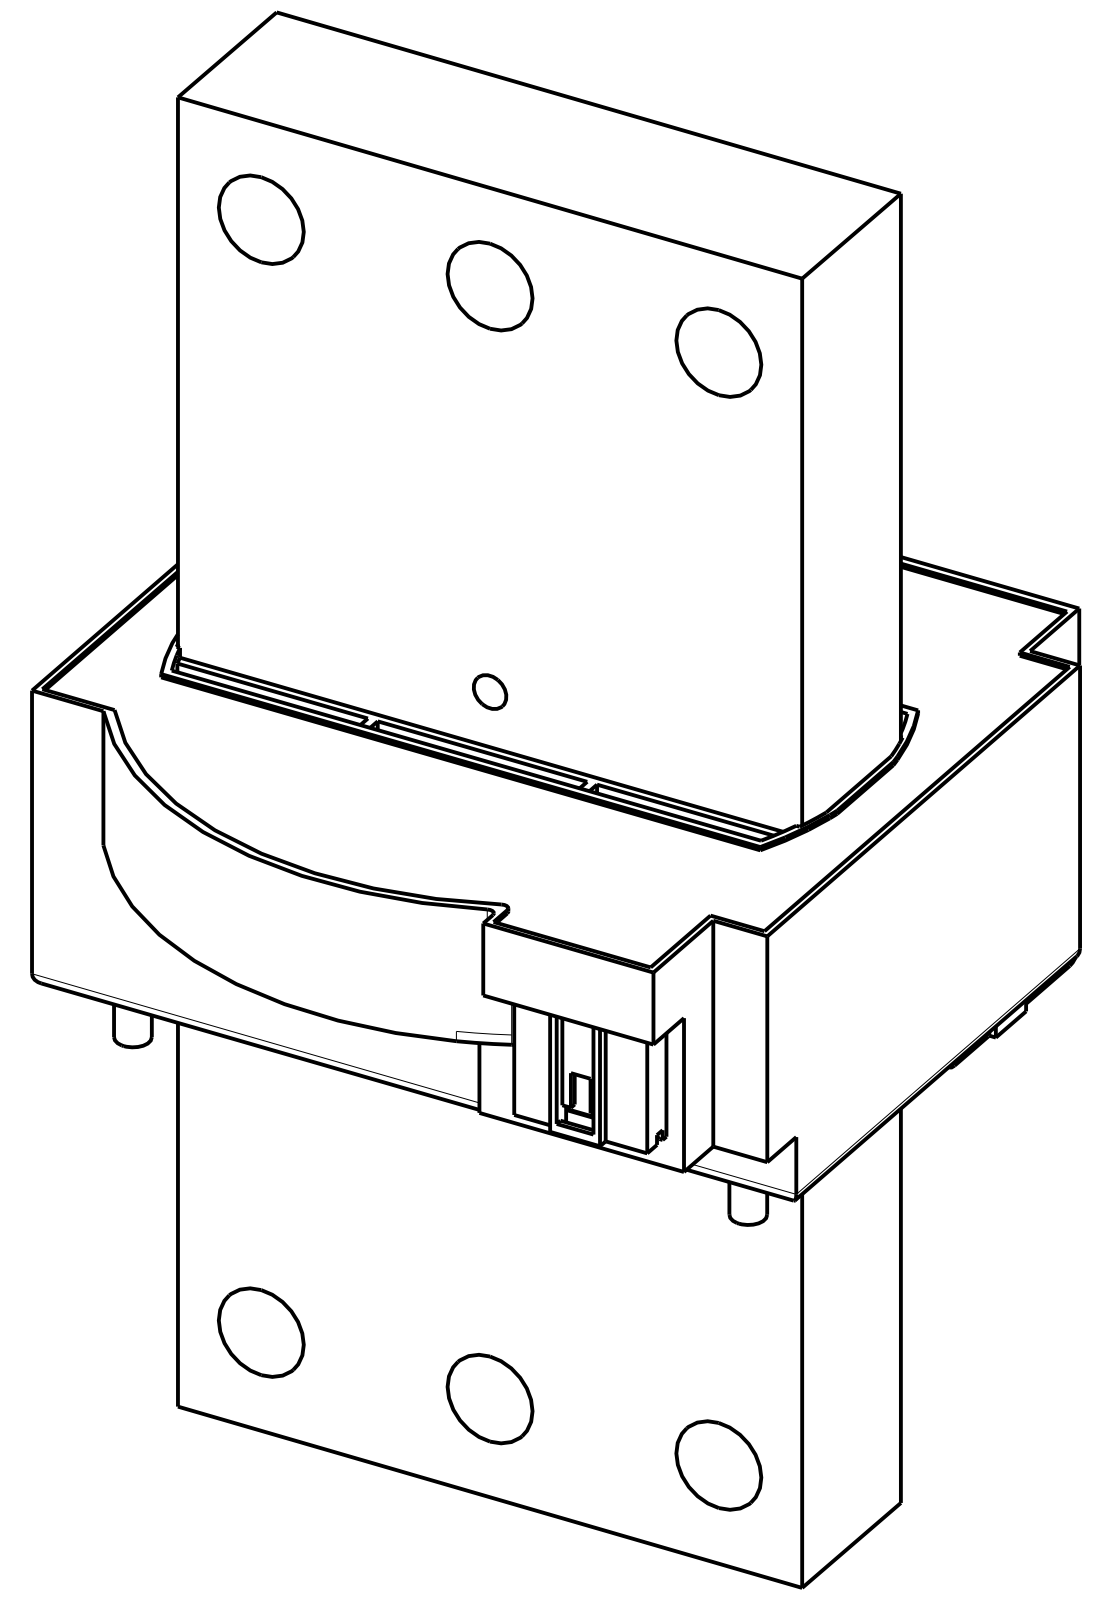

1 2 3 4 5 6 7 8

A
B
C
D
E
F
G
H

ISOMETRIC VIEW

CT FOR EXTERNAL NEUTRAL N-1000...3200A FOR 140G-R-FRAME CIRCUIT BREAKERS

		<small>CONFIDENTIAL AND PROPRIETARY INFORMATION THIS DOCUMENT CONTAINS CONFIDENTIAL AND PROPRIETARY INFORMATION OF ROCKWELL AUTOMATION, INC. AND MAY NOT BE USED, COPIED OR DISCLOSED TO OTHERS, EXCEPT WITH THE AUTHORIZED WRITTEN PERMISSION OF ROCKWELL AUTOMATION, INC.</small>	
		Sheet 1 Of 1	
2100 R-FRAME, NEUTRAL CURRENT MONITOR		Size D	Ver 10000857090
Drawn by: DJASTRZ	Date: 10-Oct-13		