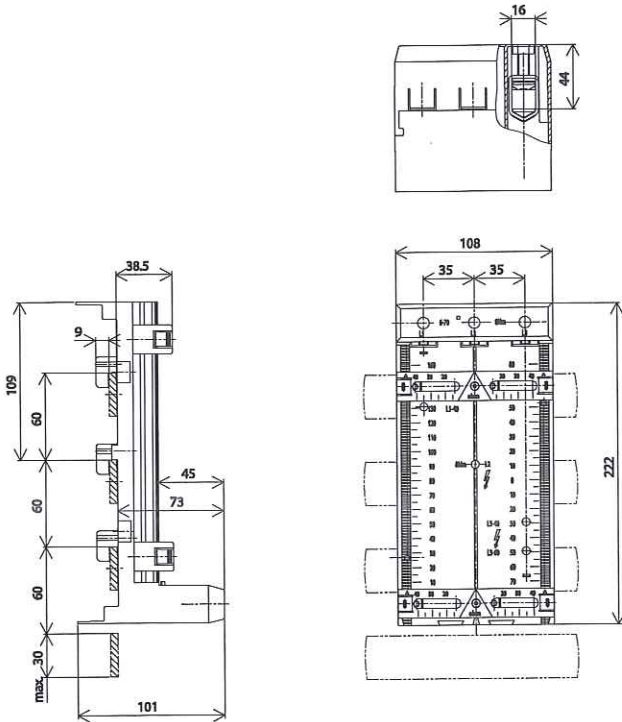

Dimensions are in millimeters. Dimensions are not intended for manufacturing purposes.

Standard Busbar Modules — Universal Adapters

Cat. No. 141A-FS108V200B

Cat. No. 141A-FS108V200T

Cat. No. 141A-FL110V250T