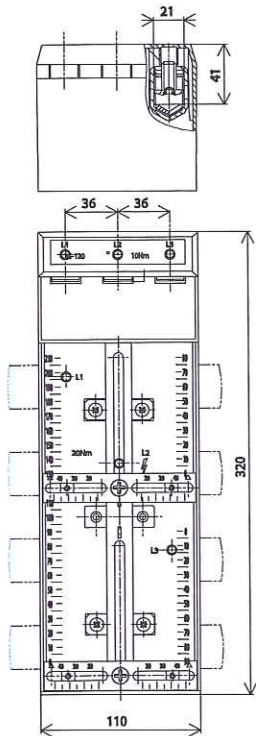

Dimensions are in millimeters. Dimensions are not intended for manufacturing purposes.

Standard Busbar Modules — Universal Adapters

Cat. No. 141A-FS108V200B

Cat. No. 141A-FS108V200T

Cat. No. 141A-FL110V250T