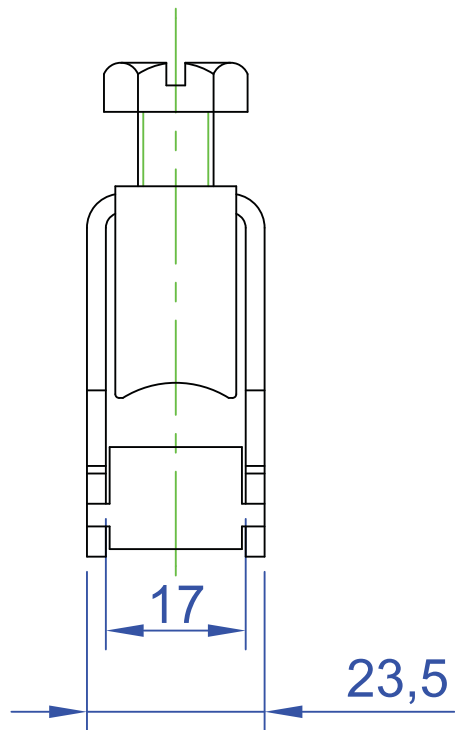

Dimensions for 141A-VS2120 Single Terminal

Dimensions are in millimeters

Dimensions for 141A-VS2120
Single Terminal

Dimensions are in millimeters

Dimensions for 141A-VS2120 Single Terminal

Dimensions are in millimeters