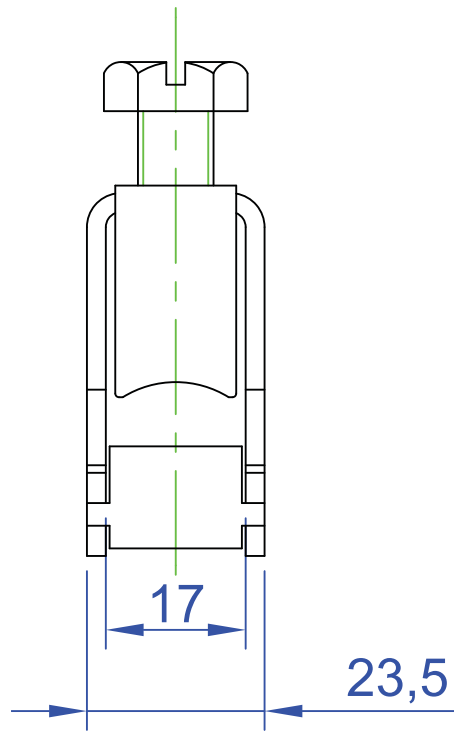

Dimensions for 141A-VS2120 Single Terminal

Dimensions are in millimeters

Dimensions for 141A-VS2120
Single Terminal

Dimensions are in millimeters

Dimensions for 141A-VS2120 Single Terminal

Dimensions are in millimeters