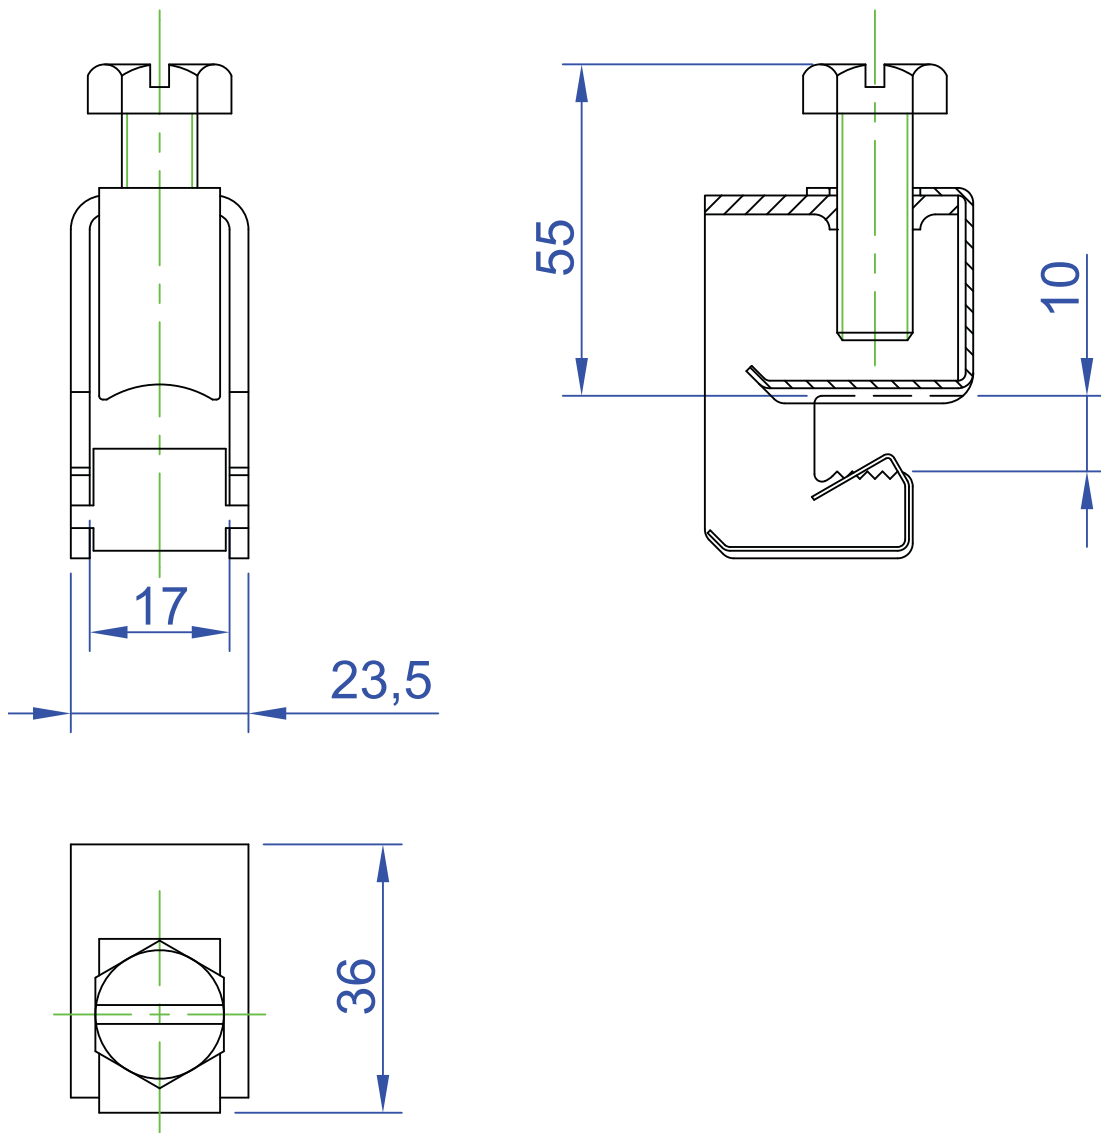

Dimensions for 141A-VS2120 Single Terminal

Dimensions are in millimeters

Dimensions for 141A-VS2120
Single Terminal

Dimensions are in millimeters

Dimensions for 141A-VS2120 Single Terminal

Dimensions are in millimeters