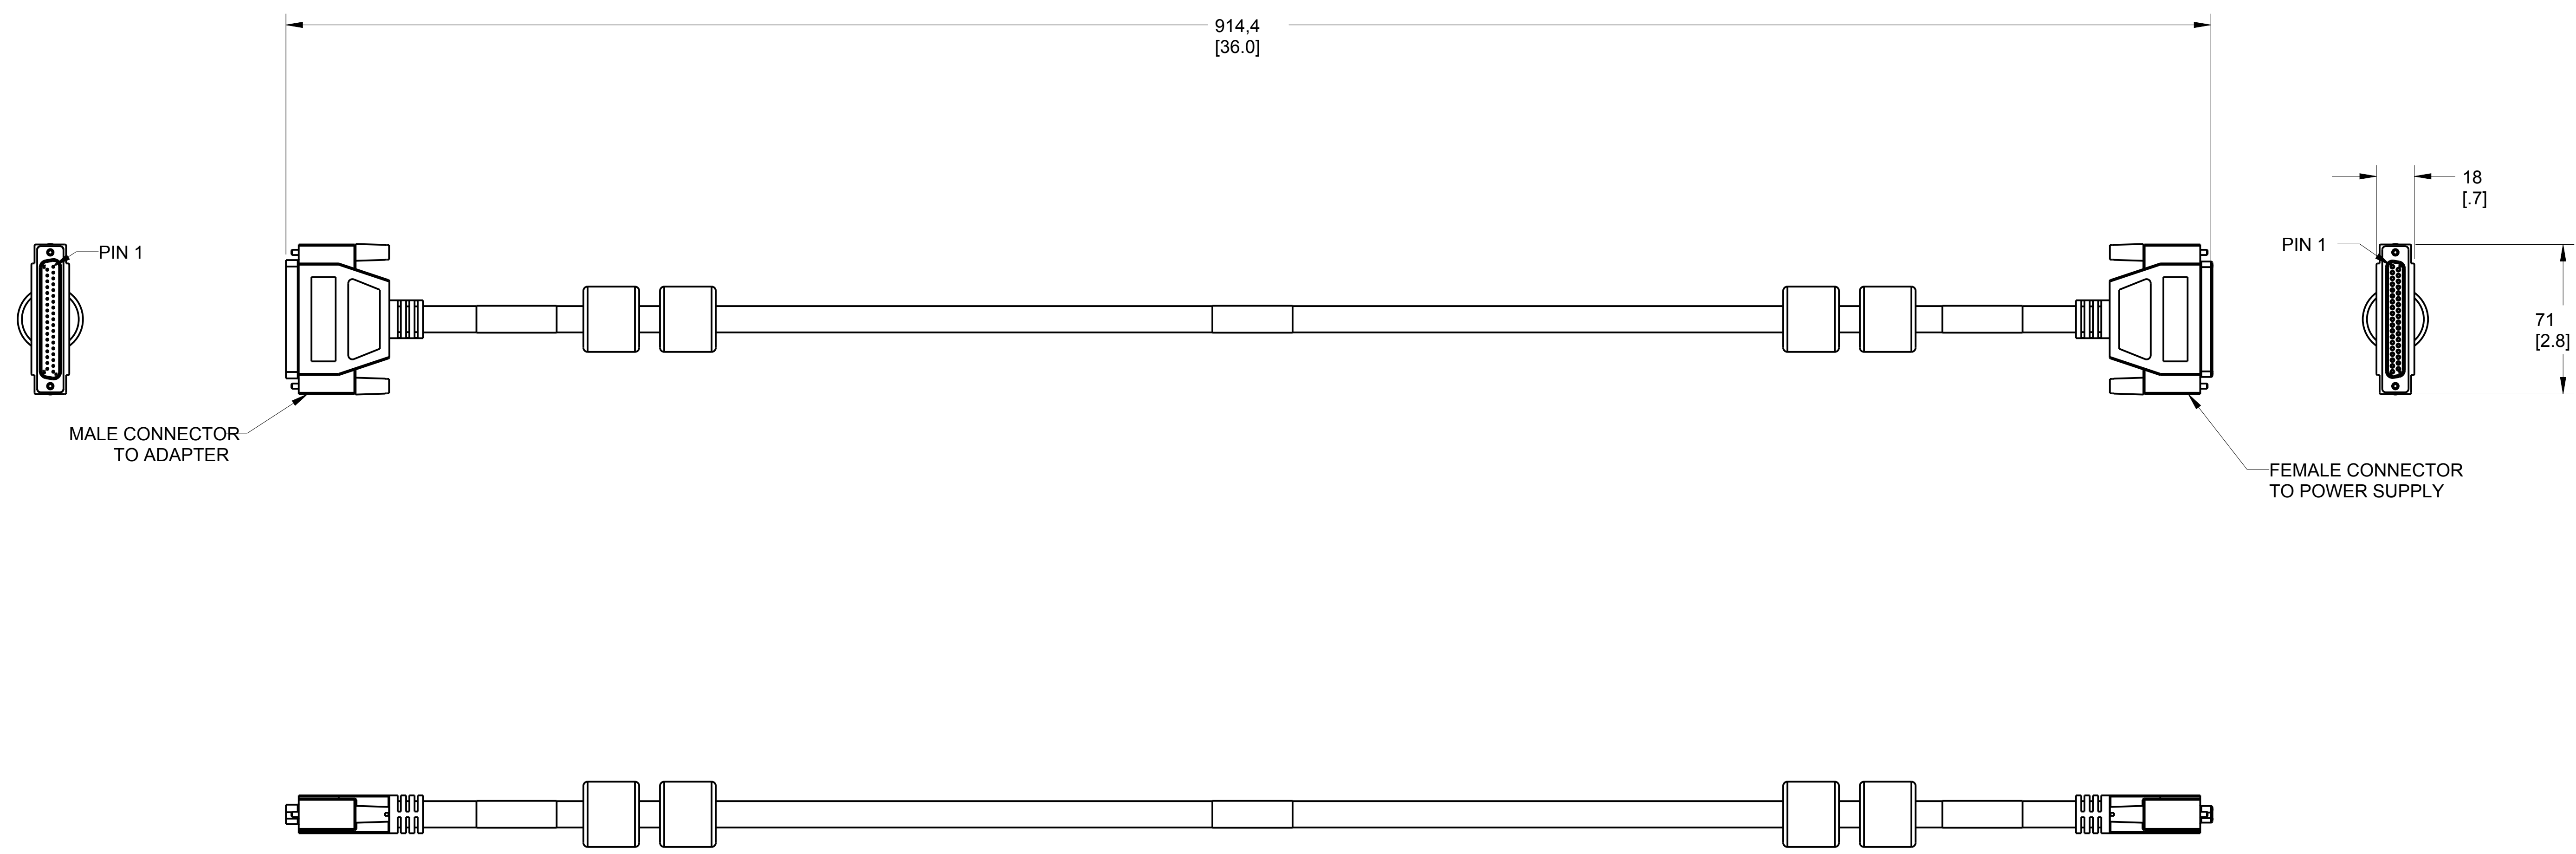

1756-CPR2 CABLE ASSEMBLY

Rockwell Automation	1 ALLEN-BRADLEY DRIVE MAYFIELD HEIGHTS, OHIO 44124	10002108473
	10001741258-01	