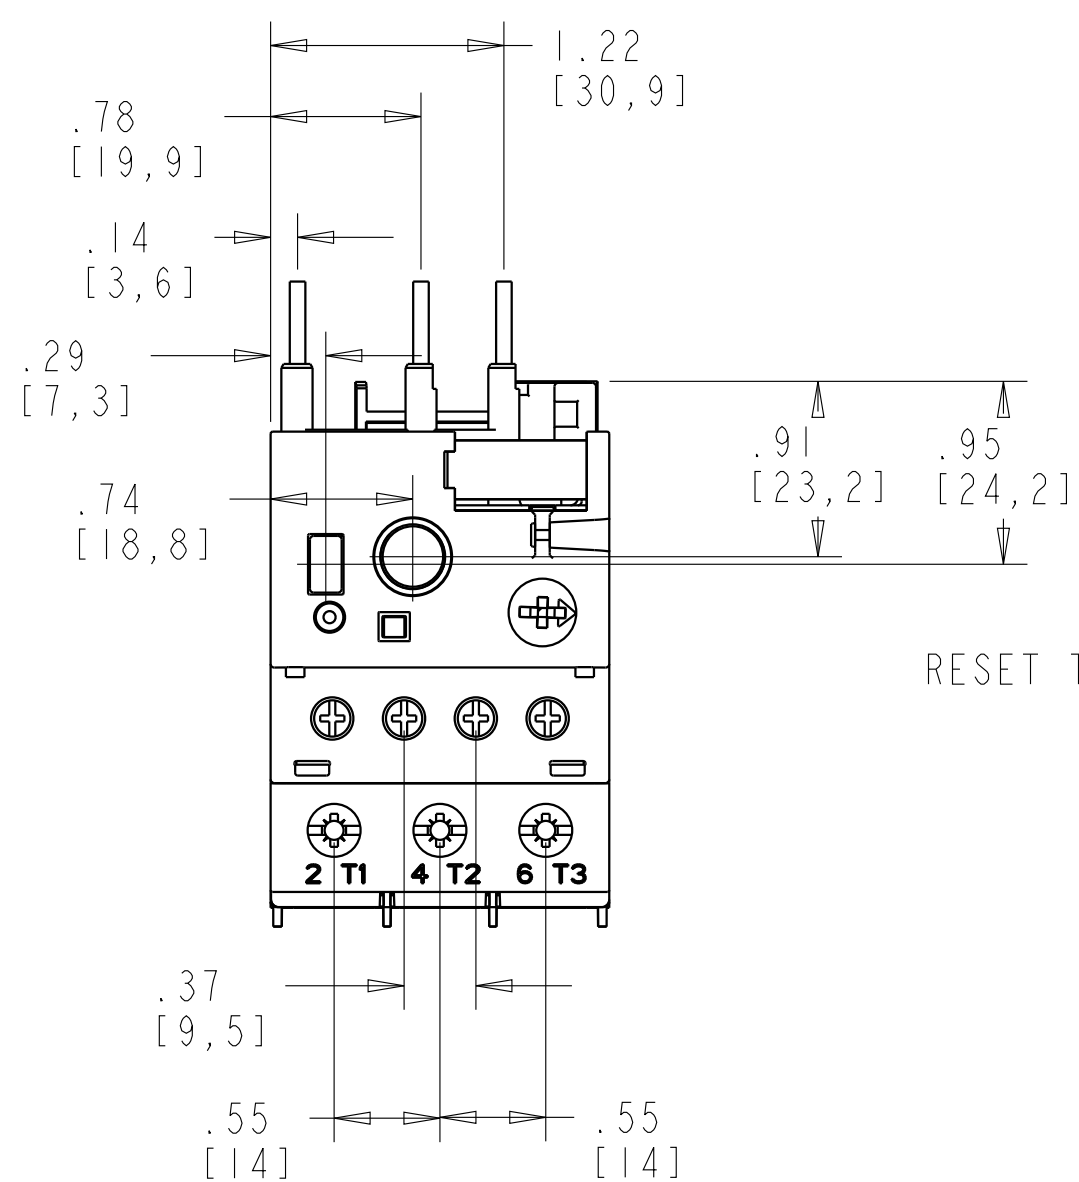

SCALE 1.000

RESET TRAVEL .10 [2,5]

193-EEKZ

GENERAL NOTES:
1) DIMENSIONS IN BRACKETS ARE IN MILLIMETERS.