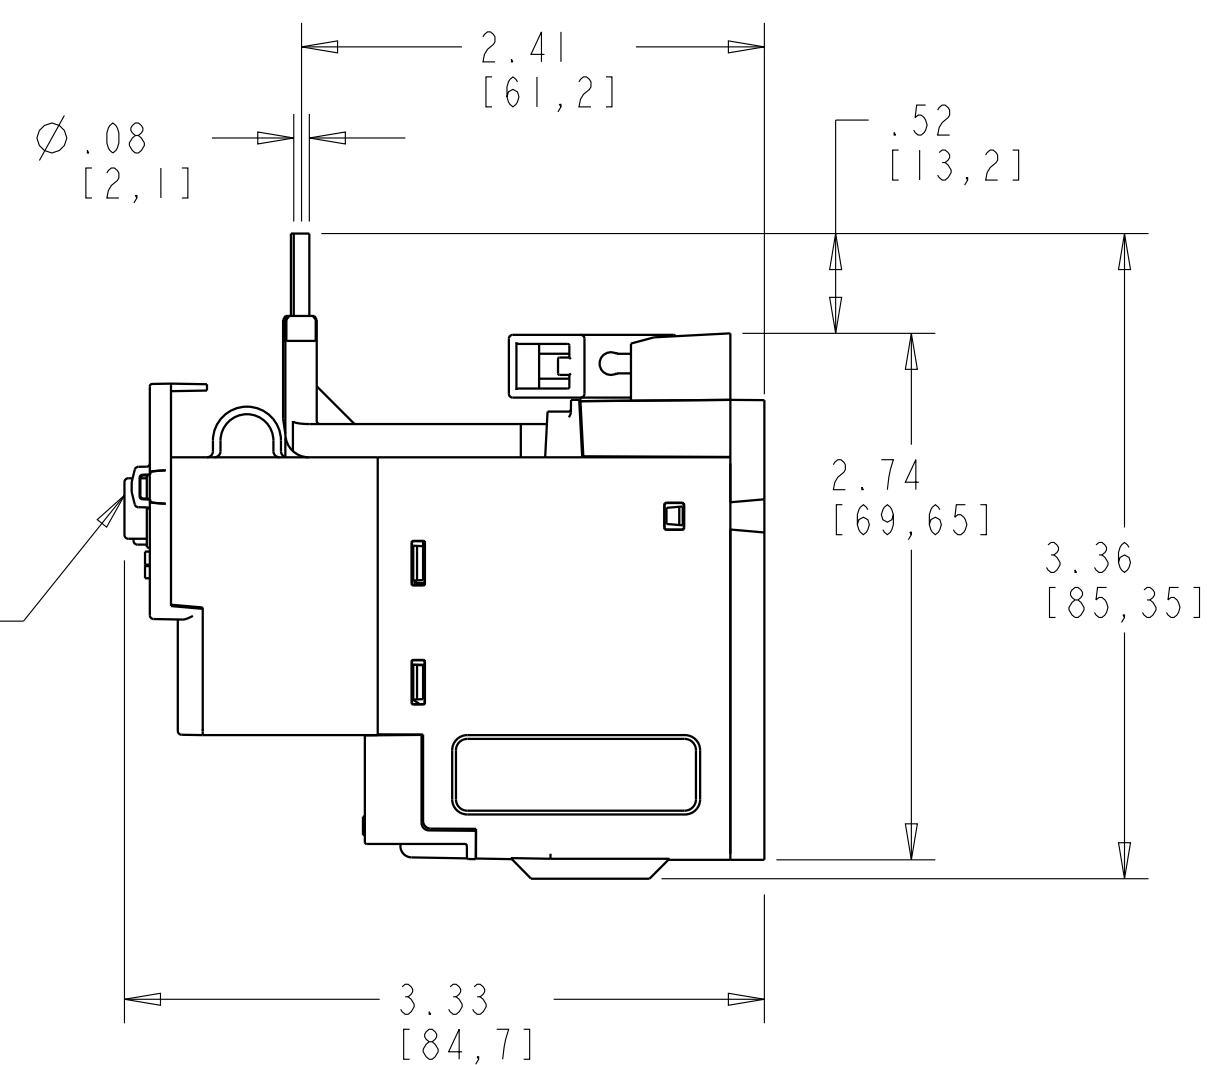

SCALE 1.000

RESET TRAVEL .10 [2,5]

193-EEKZ

GENERAL NOTES:
1) DIMENSIONS IN BRACKETS ARE IN MILLIMETERS.