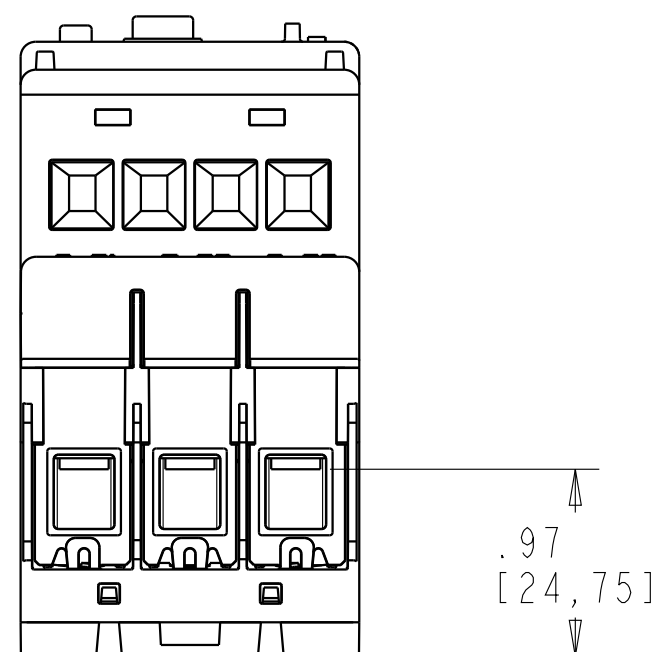

SCALE 1.000

RESET TRAVEL .10 [2,5]

193-EEKZ

GENERAL NOTES:
1) DIMENSIONS IN BRACKETS ARE IN MILLIMETERS.