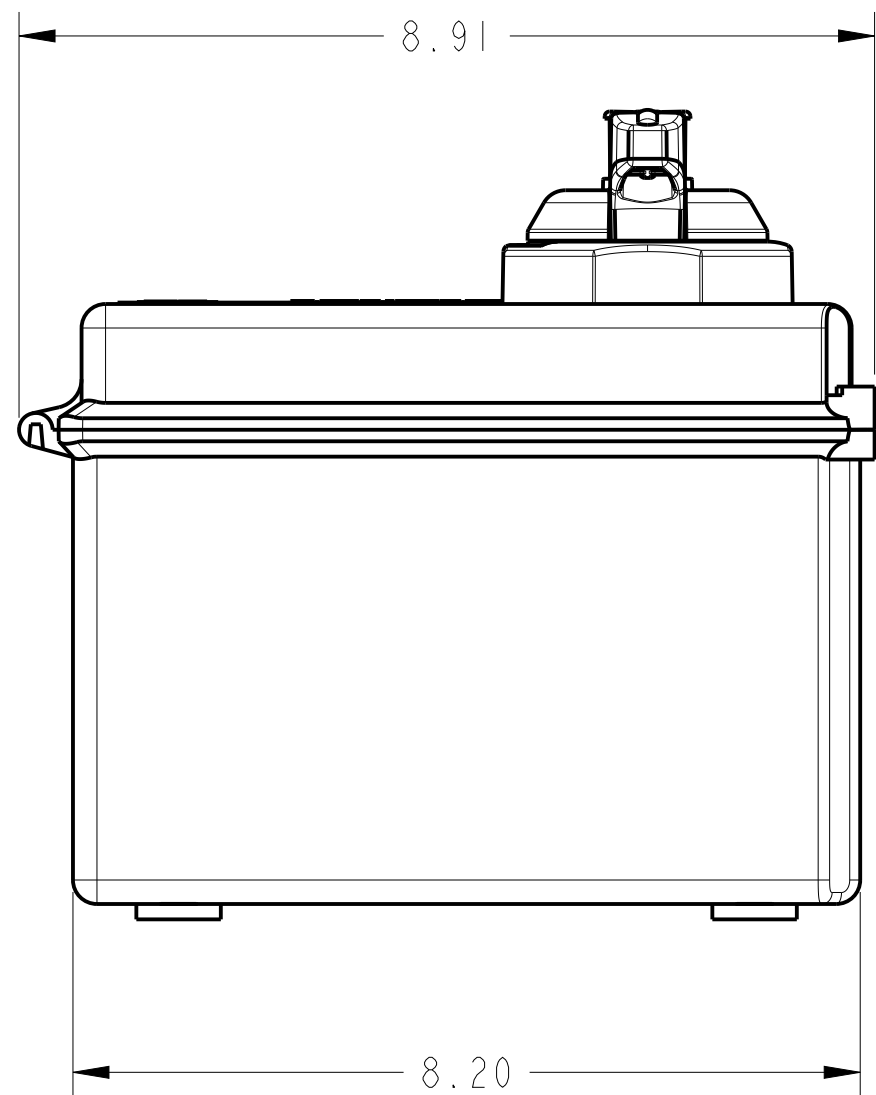

NOTES:
 1. DIMENSIONS SHOWN IN INCHES
 2. DIMENSIONS FOR REFERENCE ONLY, NOT FOR MANUFACTURING

.19 TYP
 4 SLOTS

Ø .312 TYP
 4 SLOTS

SCALE 0.500

Rockwell Automation		CONFIDENTIAL AND PROPRIETARY INFORMATION. THIS DOCUMENT CONTAINS CONFIDENTIAL AND PROPRIETARY INFORMATION OF ROCKWELL AUTOMATION, INC. AND MAY NOT BE USED, COPIED OR DISCLOSED TO OTHERS, EXCEPT WITH THE AUTHORIZED WRITTEN PERMISSION OF ROCKWELL AUTOMATION, INC.	
		Sheet 1 Of 1	
DESCRIPTION 194R ENCLOSURE WITH P-STYLE HANDLE PLASTIC ENCLOSURE, TYPE 4/4X 20-63A, 3 POLE SWITCH	SIZE C	DIR 10003987552	VER 00
	DRAWN BY: JEROGERS		DATE: 05-10-2018