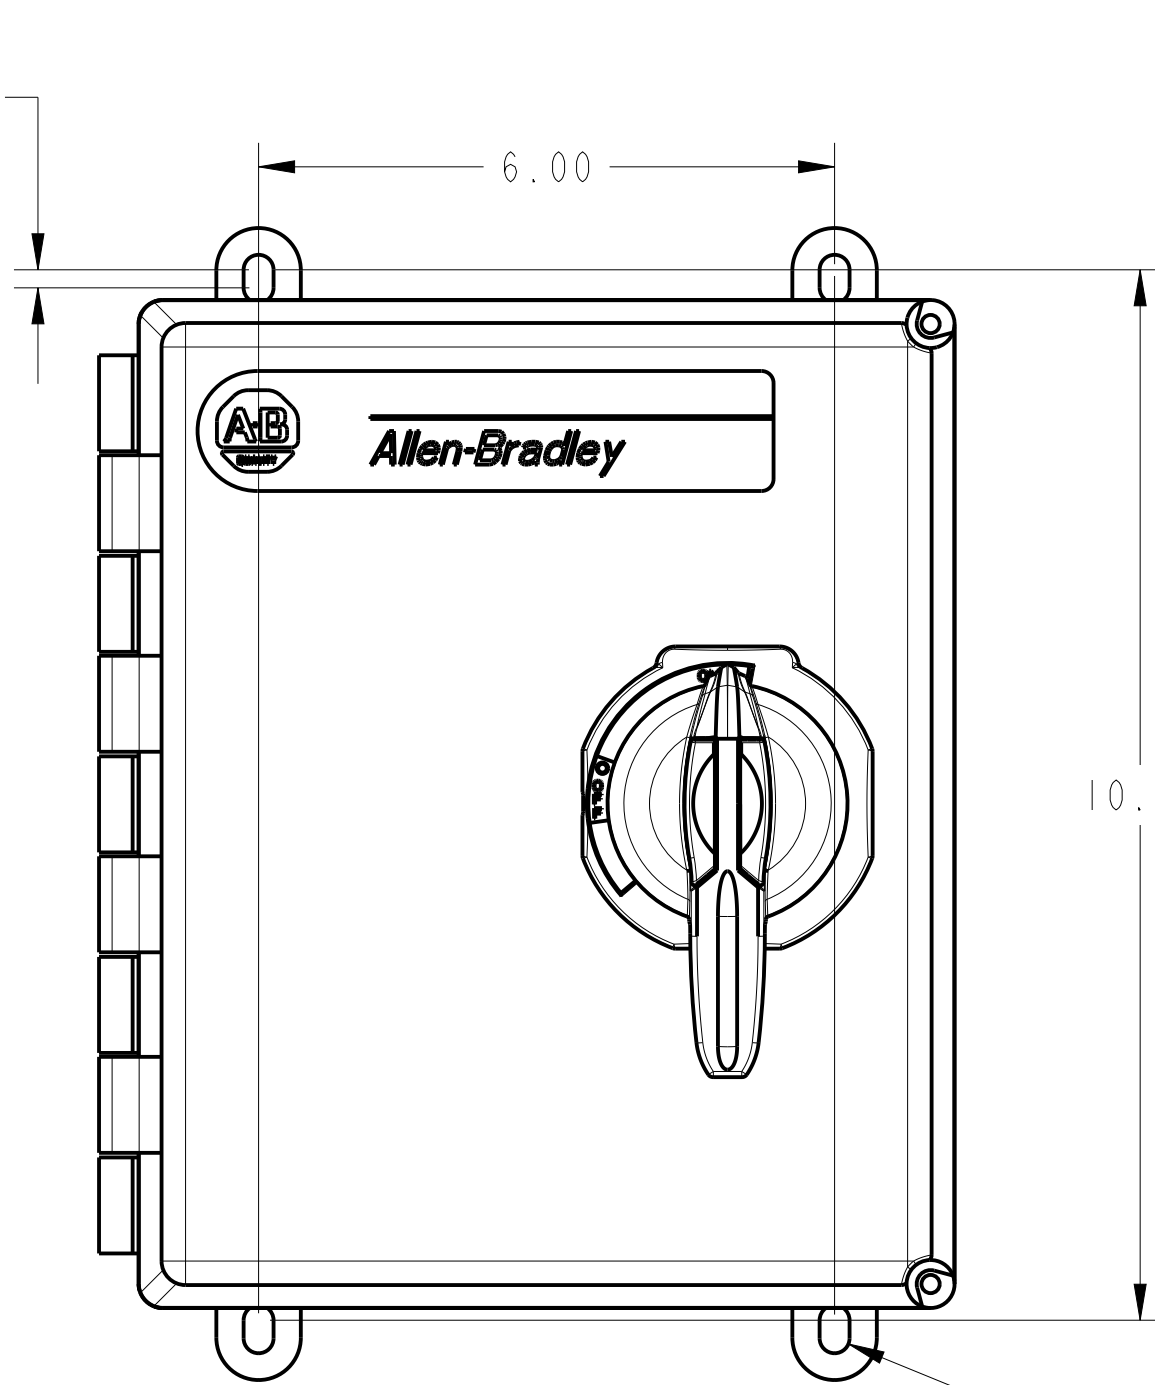

NOTES:
 1. DIMENSIONS SHOWN IN INCHES
 2. DIMENSIONS FOR REFERENCE ONLY, NOT FOR MANUFACTURING

.19 TYP
 4 SLOTS

Ø .312 TYP
 4 SLOTS

SCALE 0.500

Rockwell Automation		CONFIDENTIAL AND PROPRIETARY INFORMATION. THIS DOCUMENT CONTAINS CONFIDENTIAL AND PROPRIETARY INFORMATION OF ROCKWELL AUTOMATION, INC. AND MAY NOT BE USED, COPIED OR DISCLOSED TO OTHERS, EXCEPT WITH THE AUTHORIZED WRITTEN PERMISSION OF ROCKWELL AUTOMATION, INC.	
		Sheet 1 Of 1	
DESCRIPTION 194R ENCLOSURE WITH P-STYLE HANDLE PLASTIC ENCLOSURE, TYPE 4/4X 20-63A, 3 POLE SWITCH	SIZE C	DIR 10003987552	VER 00
	DRAWN BY: JEROGERS		DATE: 05-10-2018