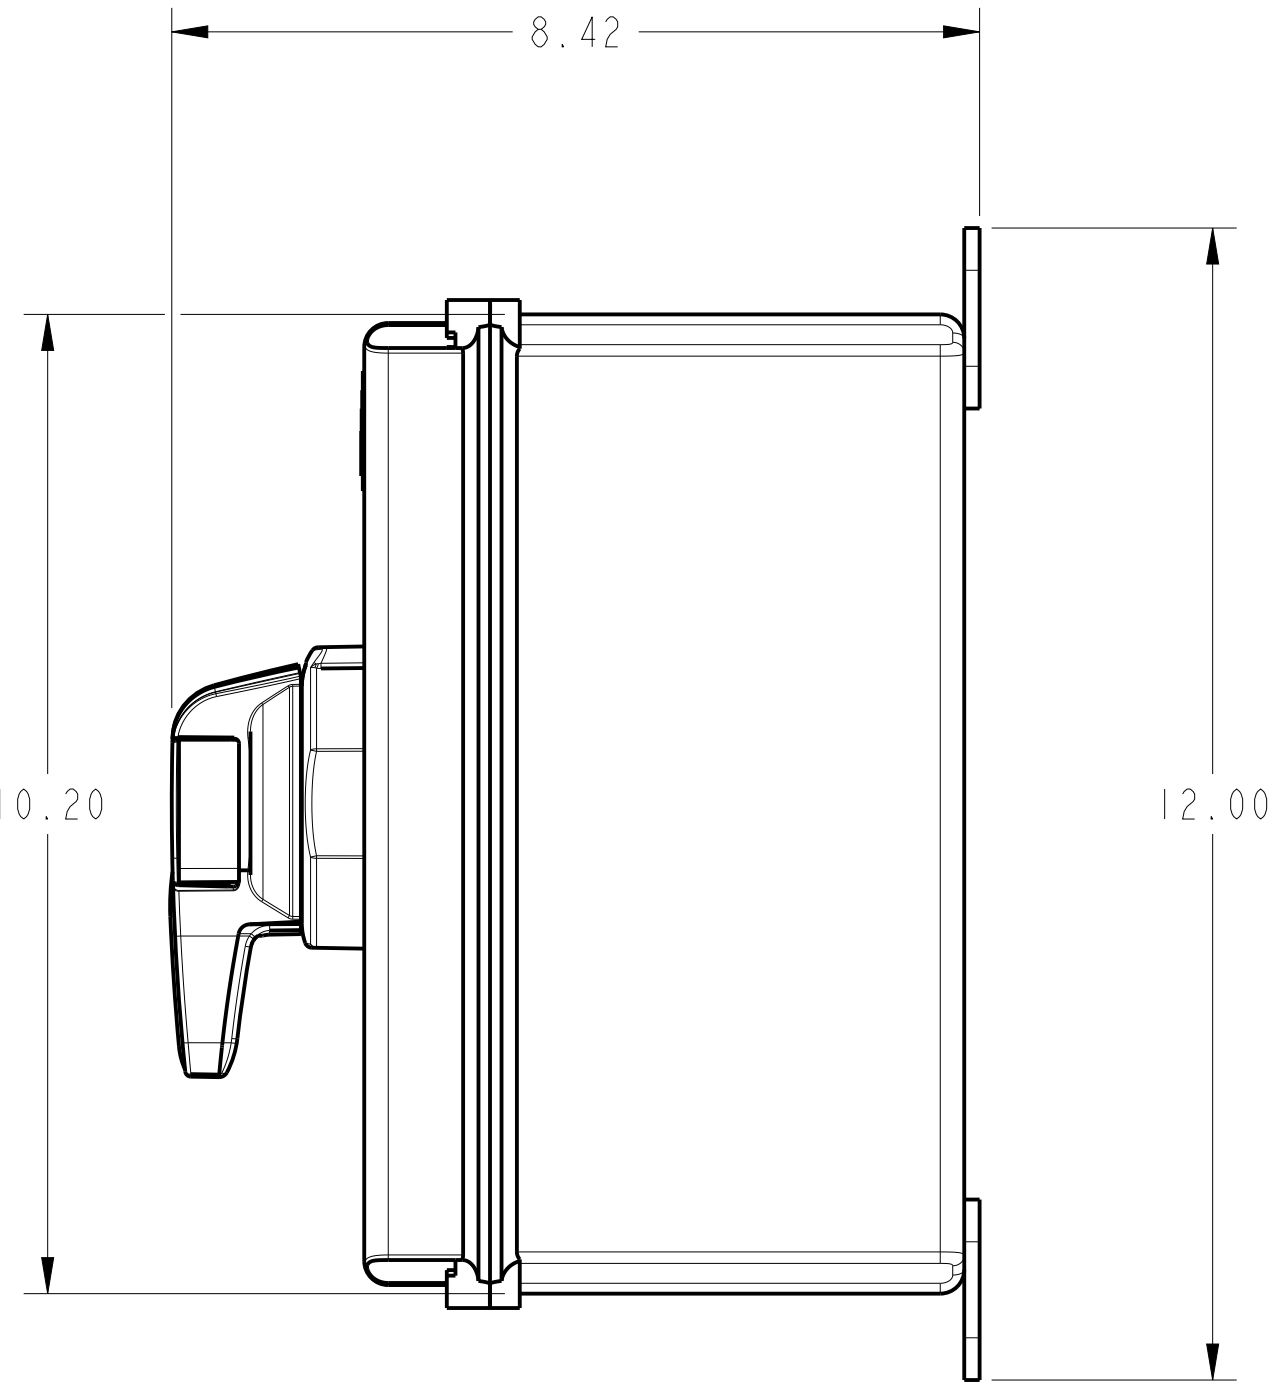

NOTES:
 1. DIMENSIONS SHOWN IN INCHES
 2. DIMENSIONS FOR REFERENCE ONLY, NOT FOR MANUFACTURING

.19 TYP
 4 SLOTS

Ø .312 TYP
 4 SLOTS

SCALE 0.500

Rockwell Automation		CONFIDENTIAL AND PROPRIETARY INFORMATION. THIS DOCUMENT CONTAINS CONFIDENTIAL AND PROPRIETARY INFORMATION OF ROCKWELL AUTOMATION, INC. AND MAY NOT BE USED, COPIED OR DISCLOSED TO OTHERS, EXCEPT WITH THE AUTHORIZED WRITTEN PERMISSION OF ROCKWELL AUTOMATION, INC.	
		Sheet 1 Of 1	
DESCRIPTION 194R ENCLOSURE WITH P-STYLE HANDLE PLASTIC ENCLOSURE, TYPE 4/4X 20-63A, 3 POLE SWITCH	SIZE C	DIR 10003987552	VER 00
	DRAWN BY: JEROGERS		DATE: 05-10-2018