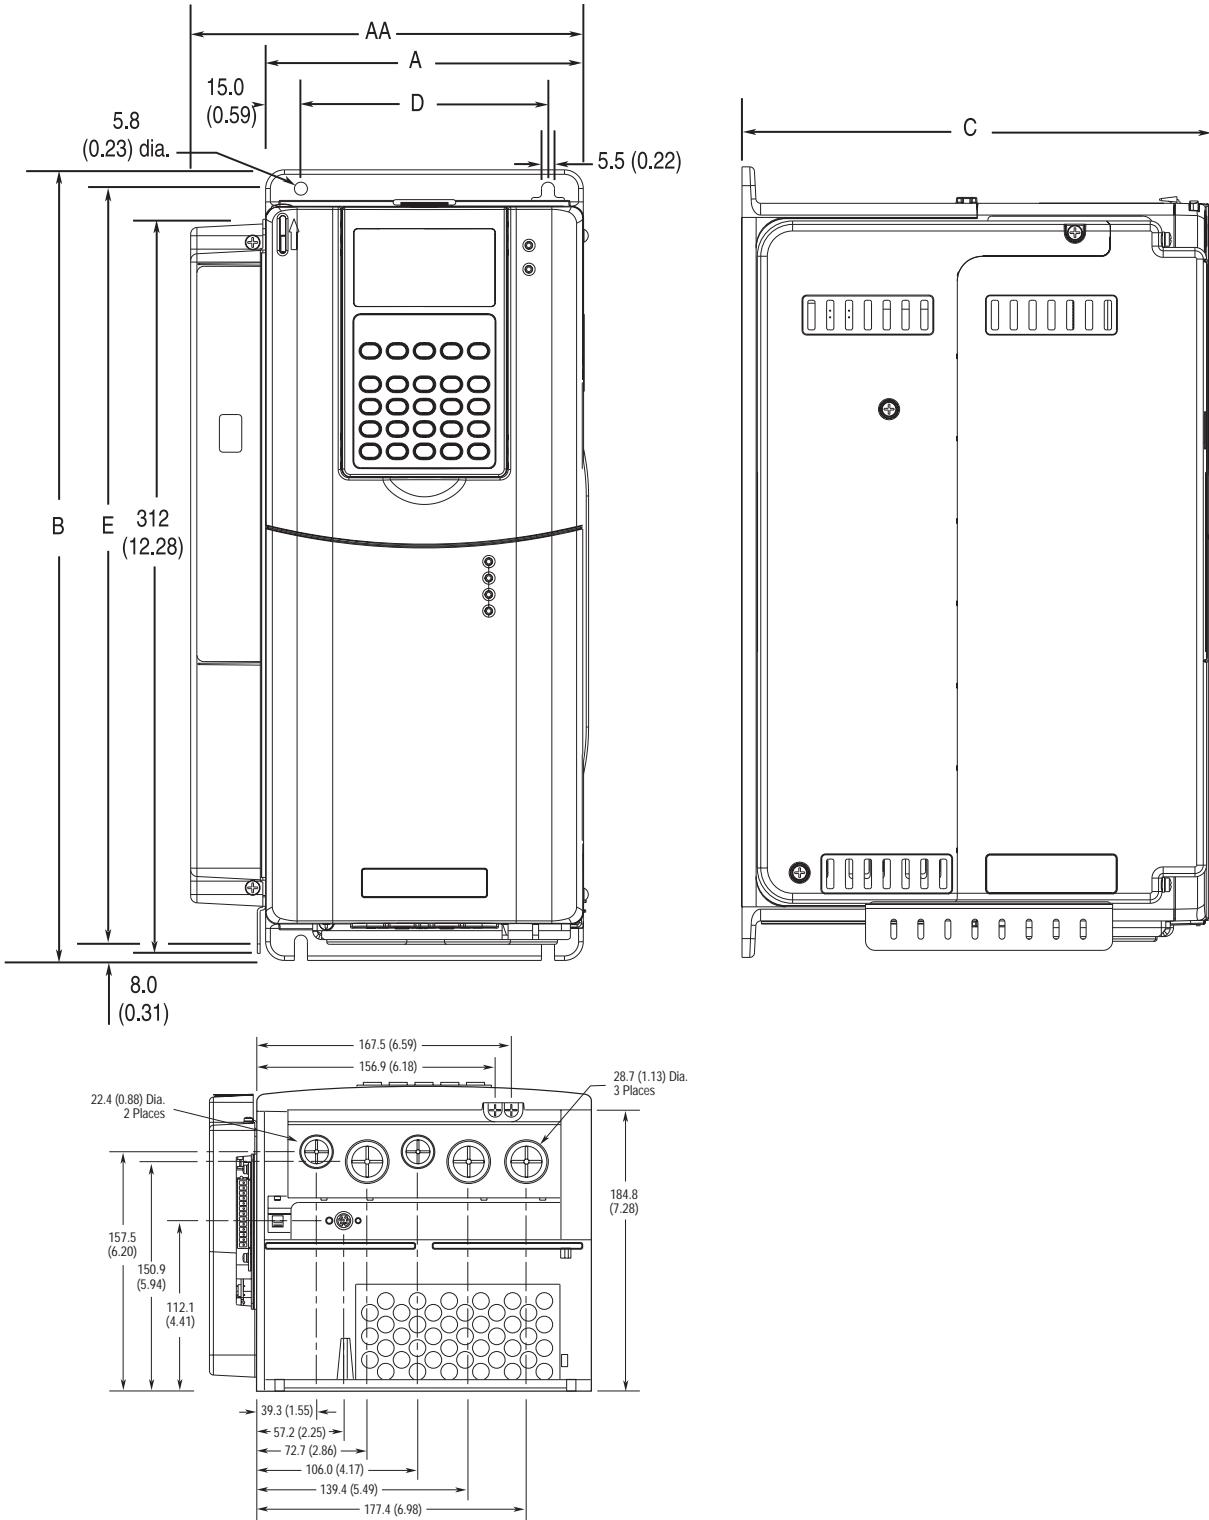

Frame 2

Dimensions are in millimeters and (inches)

Frame	Slim A (Max.)	Expanded AA	B	C (Max.)	D	E	Weight ⁽¹⁾ kg (lbs.)	
							Drive	Drive & Packaging
2	222.0 (8.74)	253.9 (9.99)	342.5 (13.48)	200.0 (7.87)	192.0 (7.56)	320.0 (12.60)	12.52 (27.6)	15.20 (33.5)

⁽¹⁾Weights include HIM, DriveLogix controller with ControlNet daughtercard, Hi-Resolution Encoder Option, and 20-COMM-C Control-Net adapter.