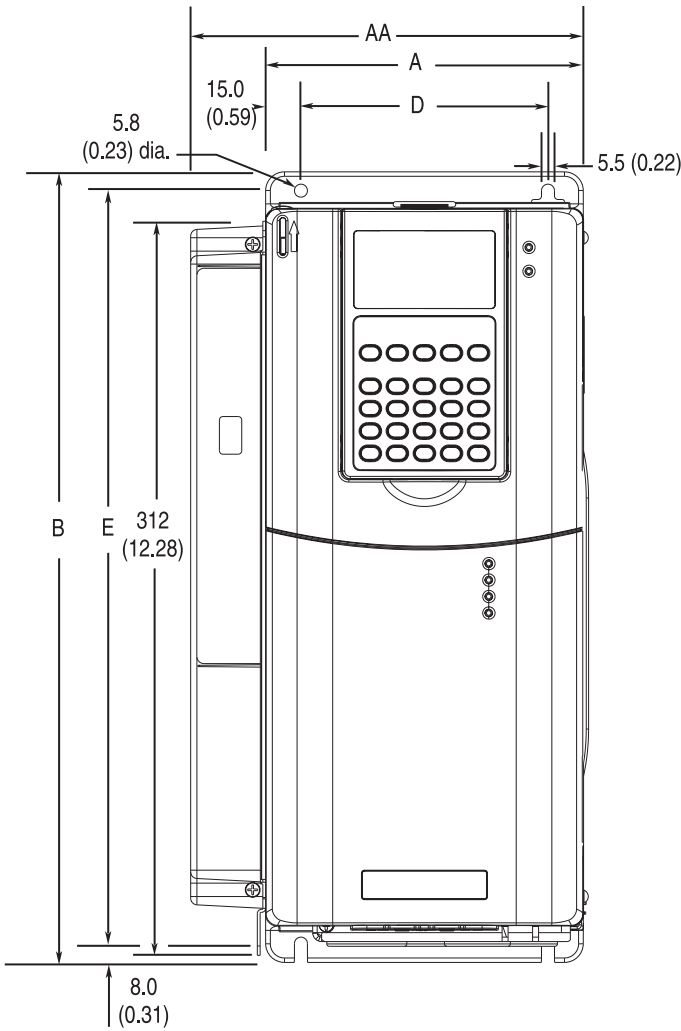

Frame 3

Frame 3 - All Drives except 50 HP, 480V (37 kW, 400V)

Frame 3 - 50 HP, 480V (37 kW, 400V) Normal Duty Drive

Dimensions are in millimeters and (inches)

Frame	Slim A (Max.)	Expanded AA	B	C (Max.)	D	E	Weight ⁽¹⁾ kg (lbs.)	
							Drive	Drive & Packaging
3	222.0 (8.74)	253.9 (9.99)	517.5 (20.37)	200.0 (7.87)	192.0 (7.56)	500.0 (19.69)	18.55 (40.9)	22.68 (50)

⁽¹⁾Weights include HIM, DriveLogix controller with ControlNet daughtercard, Hi-Resolution Encoder Option, and 20-COMM-C Control-Net adapter.