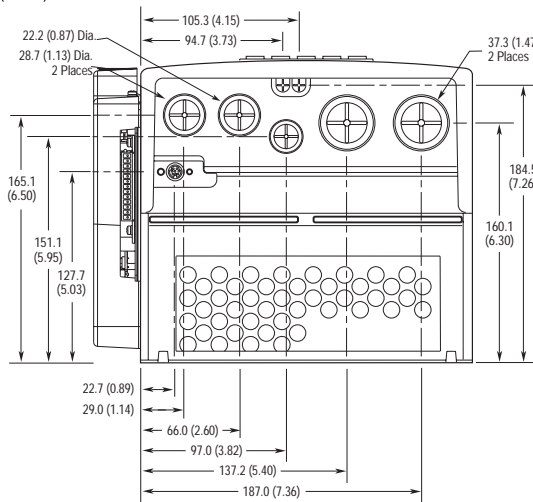

Frame 3

Frame 3 - All Drives except 50 HP, 480V (37 kW, 400V)

Frame 3 - 50 HP, 480V (37 kW, 400V) Normal Duty Drive

Dimensions are in millimeters and (inches)

Frame	Slim A (Max.)	Expanded AA	B	C (Max.)	D	E	Weight ⁽¹⁾ kg (lbs.)	
							Drive	Drive & Packaging
3	222.0 (8.74)	253.9 (9.99)	517.5 (20.37)	200.0 (7.87)	192.0 (7.56)	500.0 (19.69)	18.55 (40.9)	22.68 (50)

⁽¹⁾Weights include HIM, DriveLogix controller with ControlNet daughtercard, Hi-Resolution Encoder Option, and 20-COMM-C Control-Net adapter.