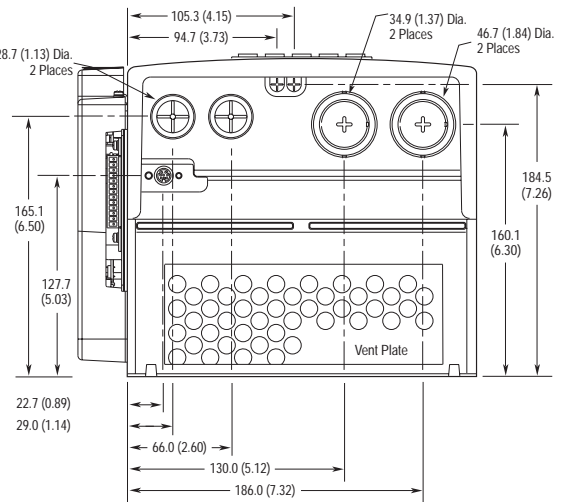

Frame 3

Frame 3 - All Drives except 50 HP, 480V (37 kW, 400V)

Frame 3 - 50 HP, 480V (37 kW, 400V) Normal Duty Drive

Dimensions are in millimeters and (inches)

Frame	Slim A (Max.)	Expanded AA	B	C (Max.)	D	E	Weight ⁽¹⁾ kg (lbs.)	
							Drive	Drive & Packaging
3	222.0 (8.74)	253.9 (9.99)	517.5 (20.37)	200.0 (7.87)	192.0 (7.56)	500.0 (19.69)	18.55 (40.9)	22.68 (50)

⁽¹⁾Weights include HIM, DriveLogix controller with ControlNet daughtercard, Hi-Resolution Encoder Option, and 20-COMM-C Control-Net adapter.