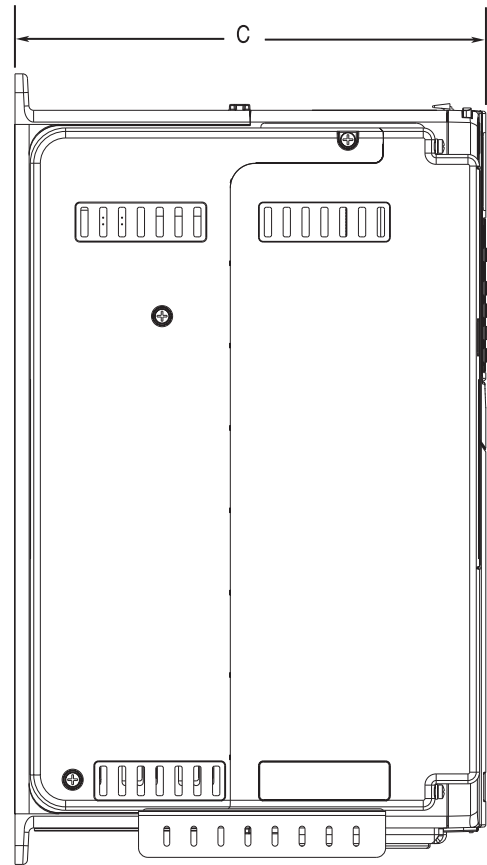

Frame 3

Frame 3 - All Drives except 50 HP, 480V (37 kW, 400V)

Frame 3 - 50 HP, 480V (37 kW, 400V) Normal Duty Drive

Dimensions are in millimeters and (inches)

Frame	Slim A (Max.)	Expanded AA	B	C (Max.)	D	E	Weight ⁽¹⁾ kg (lbs.)	
							Drive	Drive & Packaging
3	222.0 (8.74)	253.9 (9.99)	517.5 (20.37)	200.0 (7.87)	192.0 (7.56)	500.0 (19.69)	18.55 (40.9)	22.68 (50)

⁽¹⁾Weights include HIM, DriveLogix controller with ControlNet daughtercard, Hi-Resolution Encoder Option, and 20-COMM-C Control-Net adapter.