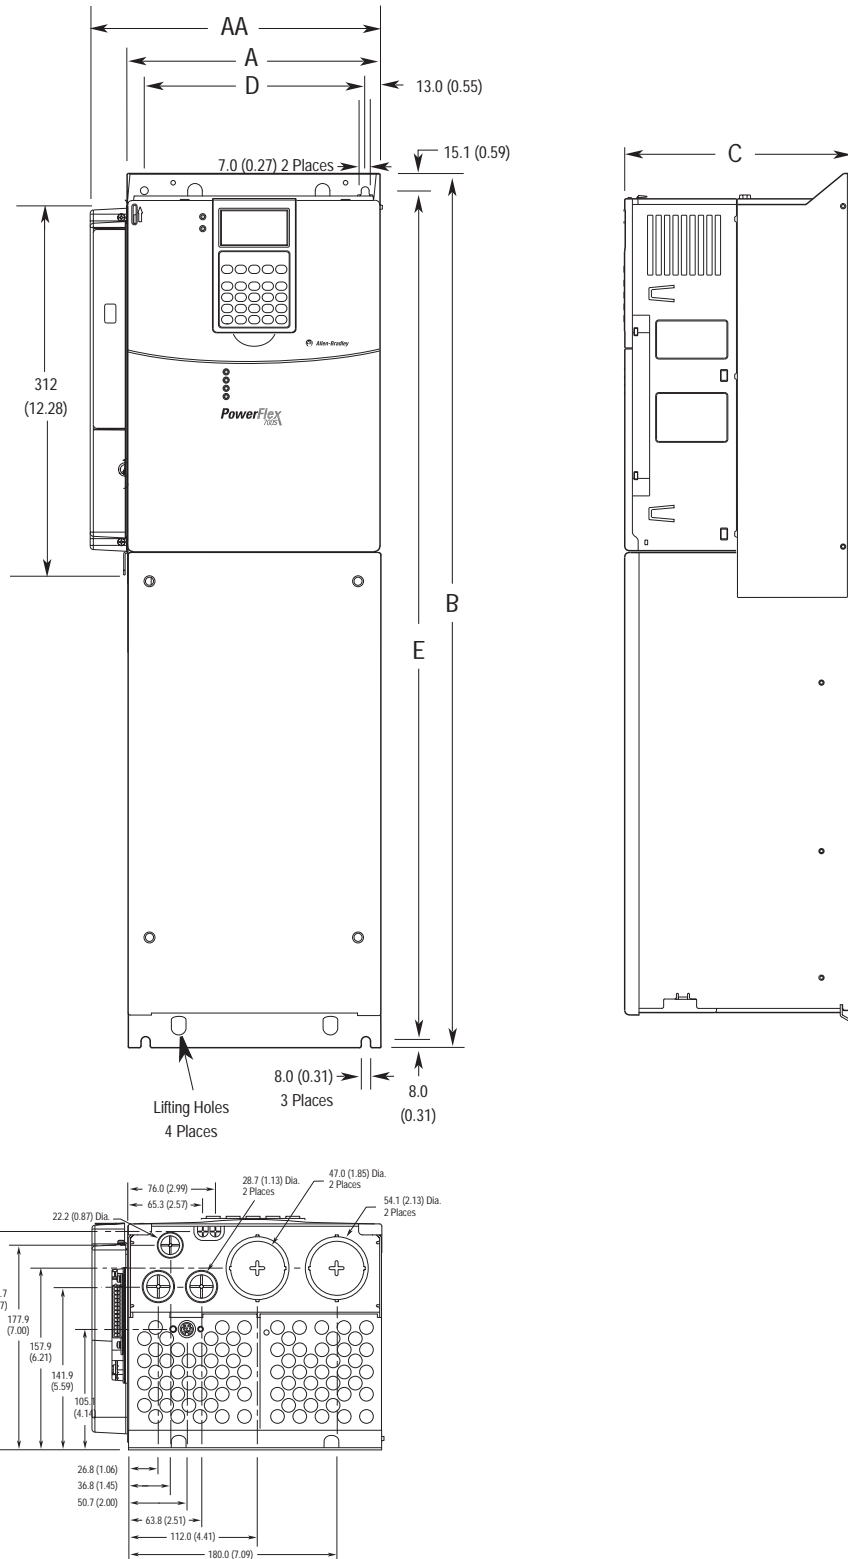

# Frame 4

Dimensions are in millimeters and (inches)

Frame	Slim A (Max.)	Expanded AA	B	C (Max.)	D	E	Weight <sup>(1)</sup> kg (lbs.)	
							Drive	Drive & Packaging
4	220.0 (8.66)	251.9 (9.92)	758.8 (29.87)	201.7 (7.94)	192.0 (7.56)	738.2 (29.06)	24.49 (54.0)	29.03 (64.0)

<sup>(1)</sup>Weights include HIM, DriveLogix controller with ControlNet daughtercard, Hi-Resolution Encoder Option, and 20-COMM-C Control-Net adapter.