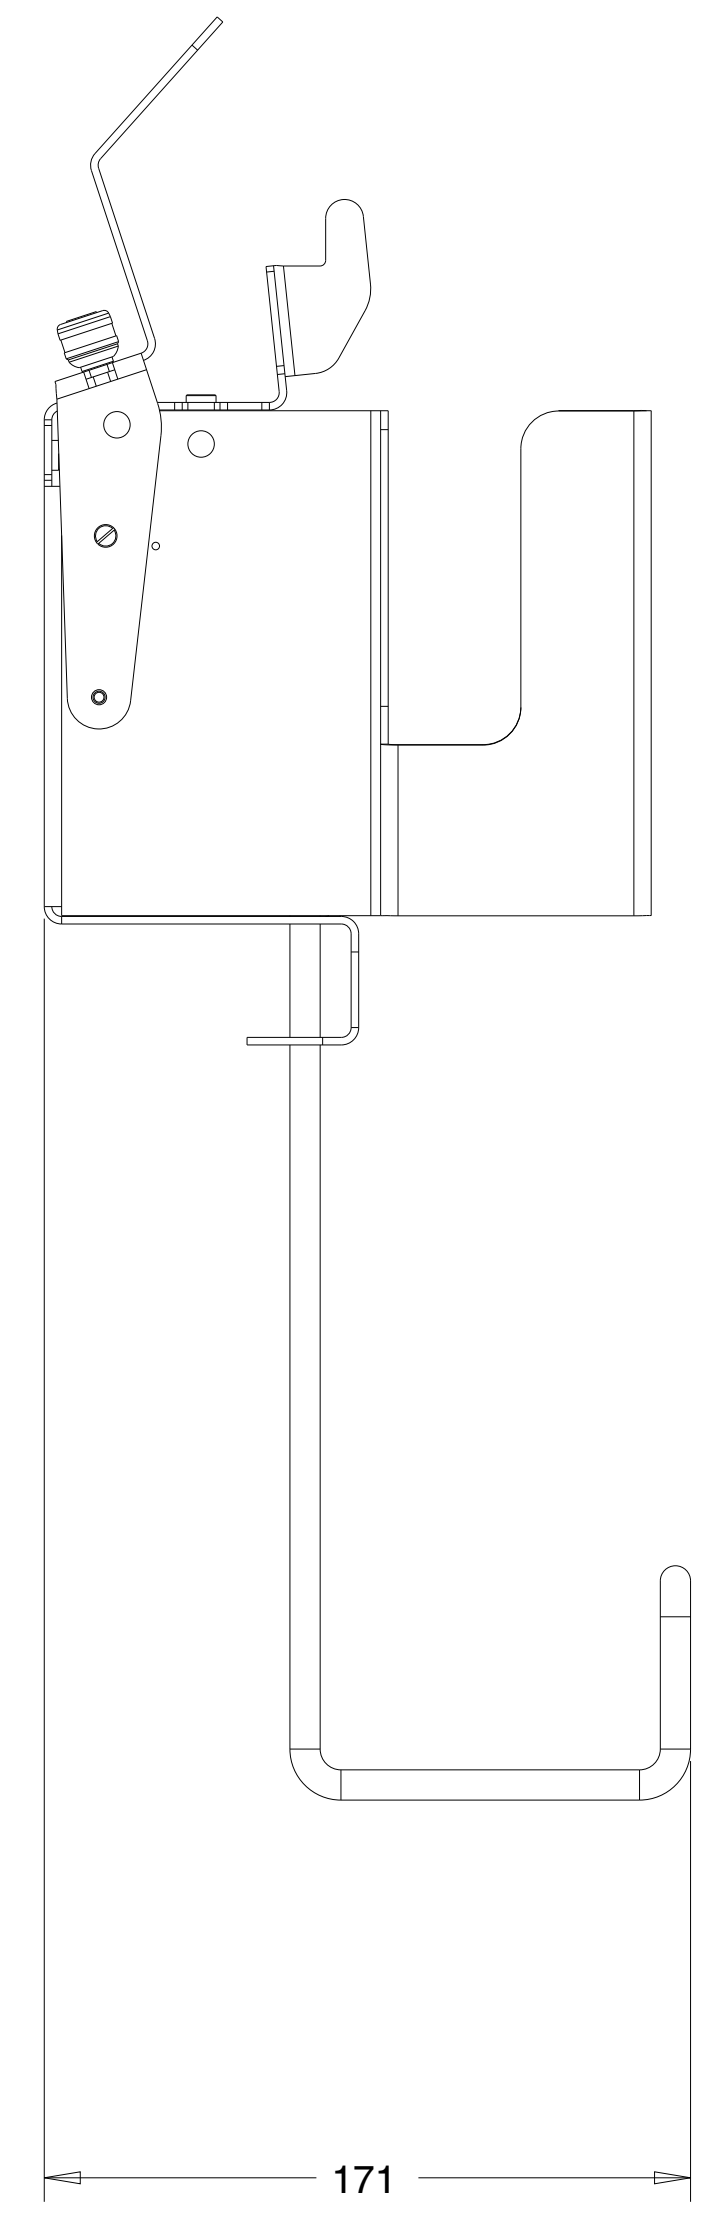

1

2

3

4

5

6

7

8

A

B

C

D

E

F

G

H

All missing dimensions see 3D file

		<small>CONFIDENTIAL AND PROPRIETARY INFORMATION THIS DOCUMENT CONTAINS CONFIDENTIAL AND PROPRIETARY INFORMATION OF ROCKWELL AUTOMATION, INC. AND MAY NOT BE USED, COPIED OR DISCLOSED TO OTHERS, EXCEPT WITH THE AUTHORIZED WRITTEN PERMISSION OF ROCKWELL AUTOMATION, INC.</small>	
		Sheet 1 Of 1	
KeTop T200 VESA mount customer model		Size D	Ver 10003487576 00
Drawn by: SSriram2	Date: 10-24-2017		