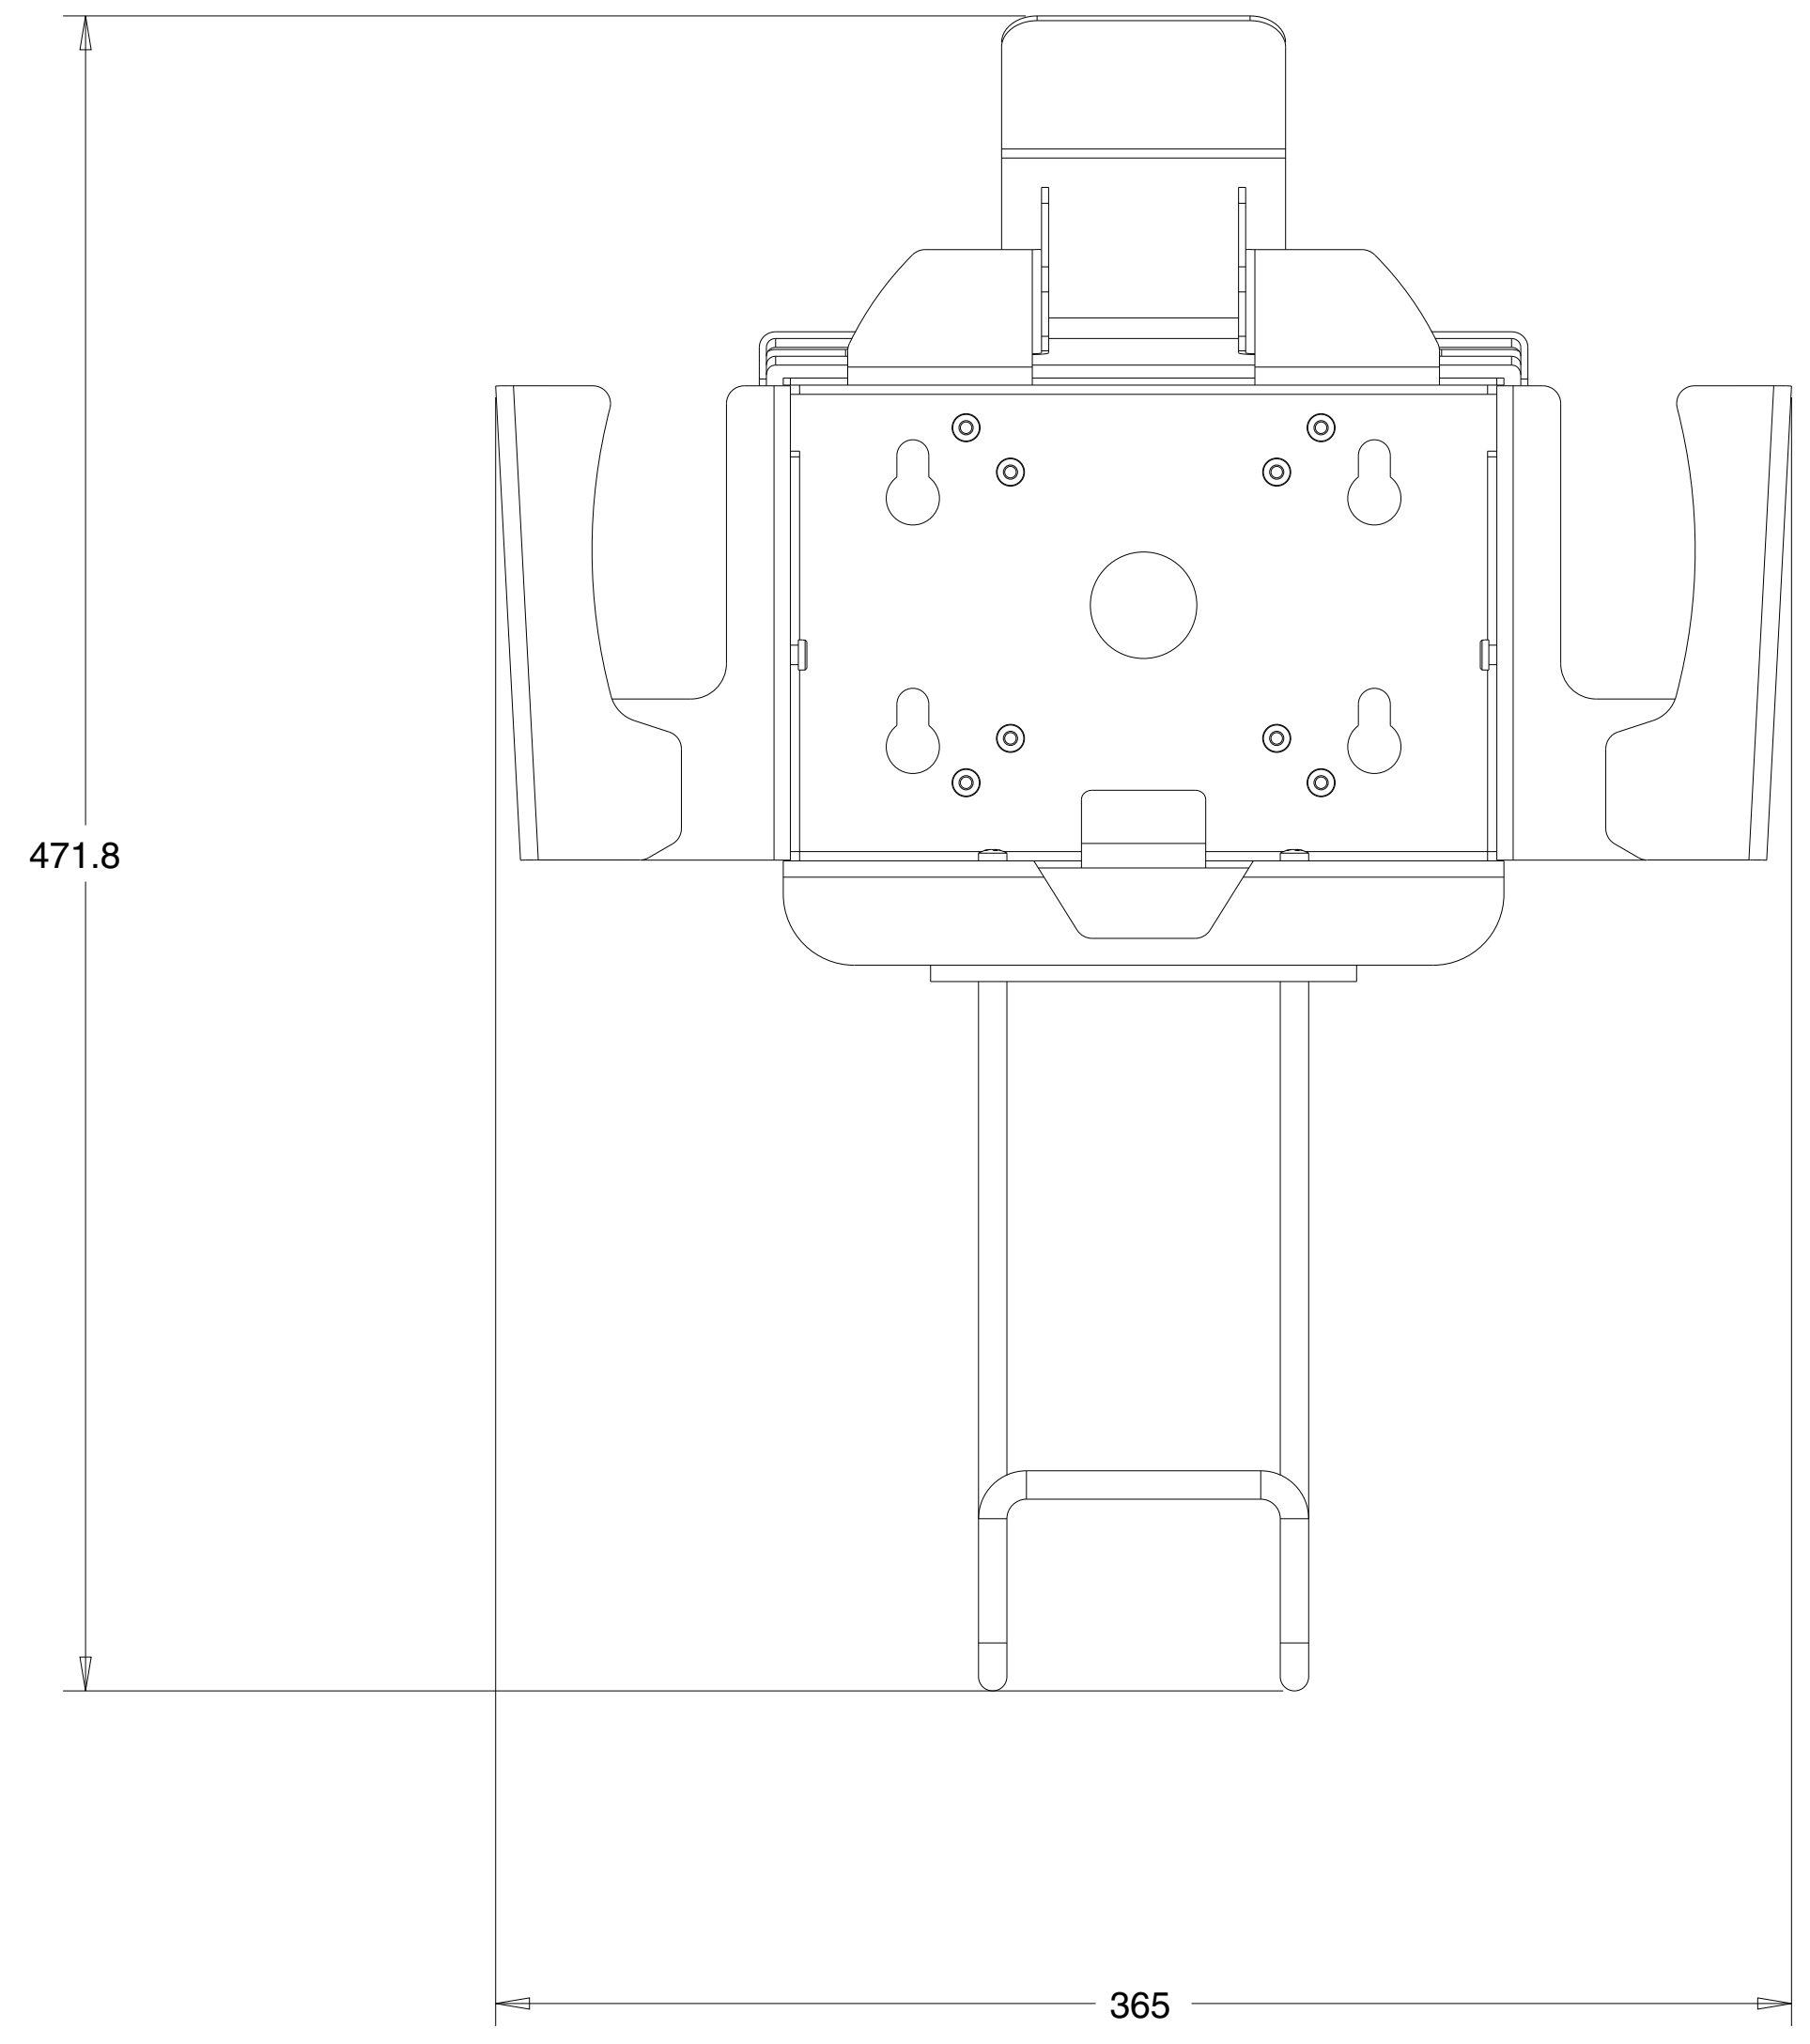

All missing dimensions see 3D file

		<small>CONFIDENTIAL AND PROPRIETARY INFORMATION THIS DOCUMENT CONTAINS CONFIDENTIAL AND PROPRIETARY INFORMATION OF ROCKWELL AUTOMATION, INC. AND MAY NOT BE USED, COPIED OR DISCLOSED TO OTHERS, EXCEPT WITH THE AUTHORIZED WRITTEN PERMISSION OF ROCKWELL AUTOMATION, INC.</small>	
		Sheet 1 Of 1	
KeTop T200 VESA mount customer model		Size D	Ver 10003487576 00
Drawn by: SSriram2	Date: 10-24-2017		