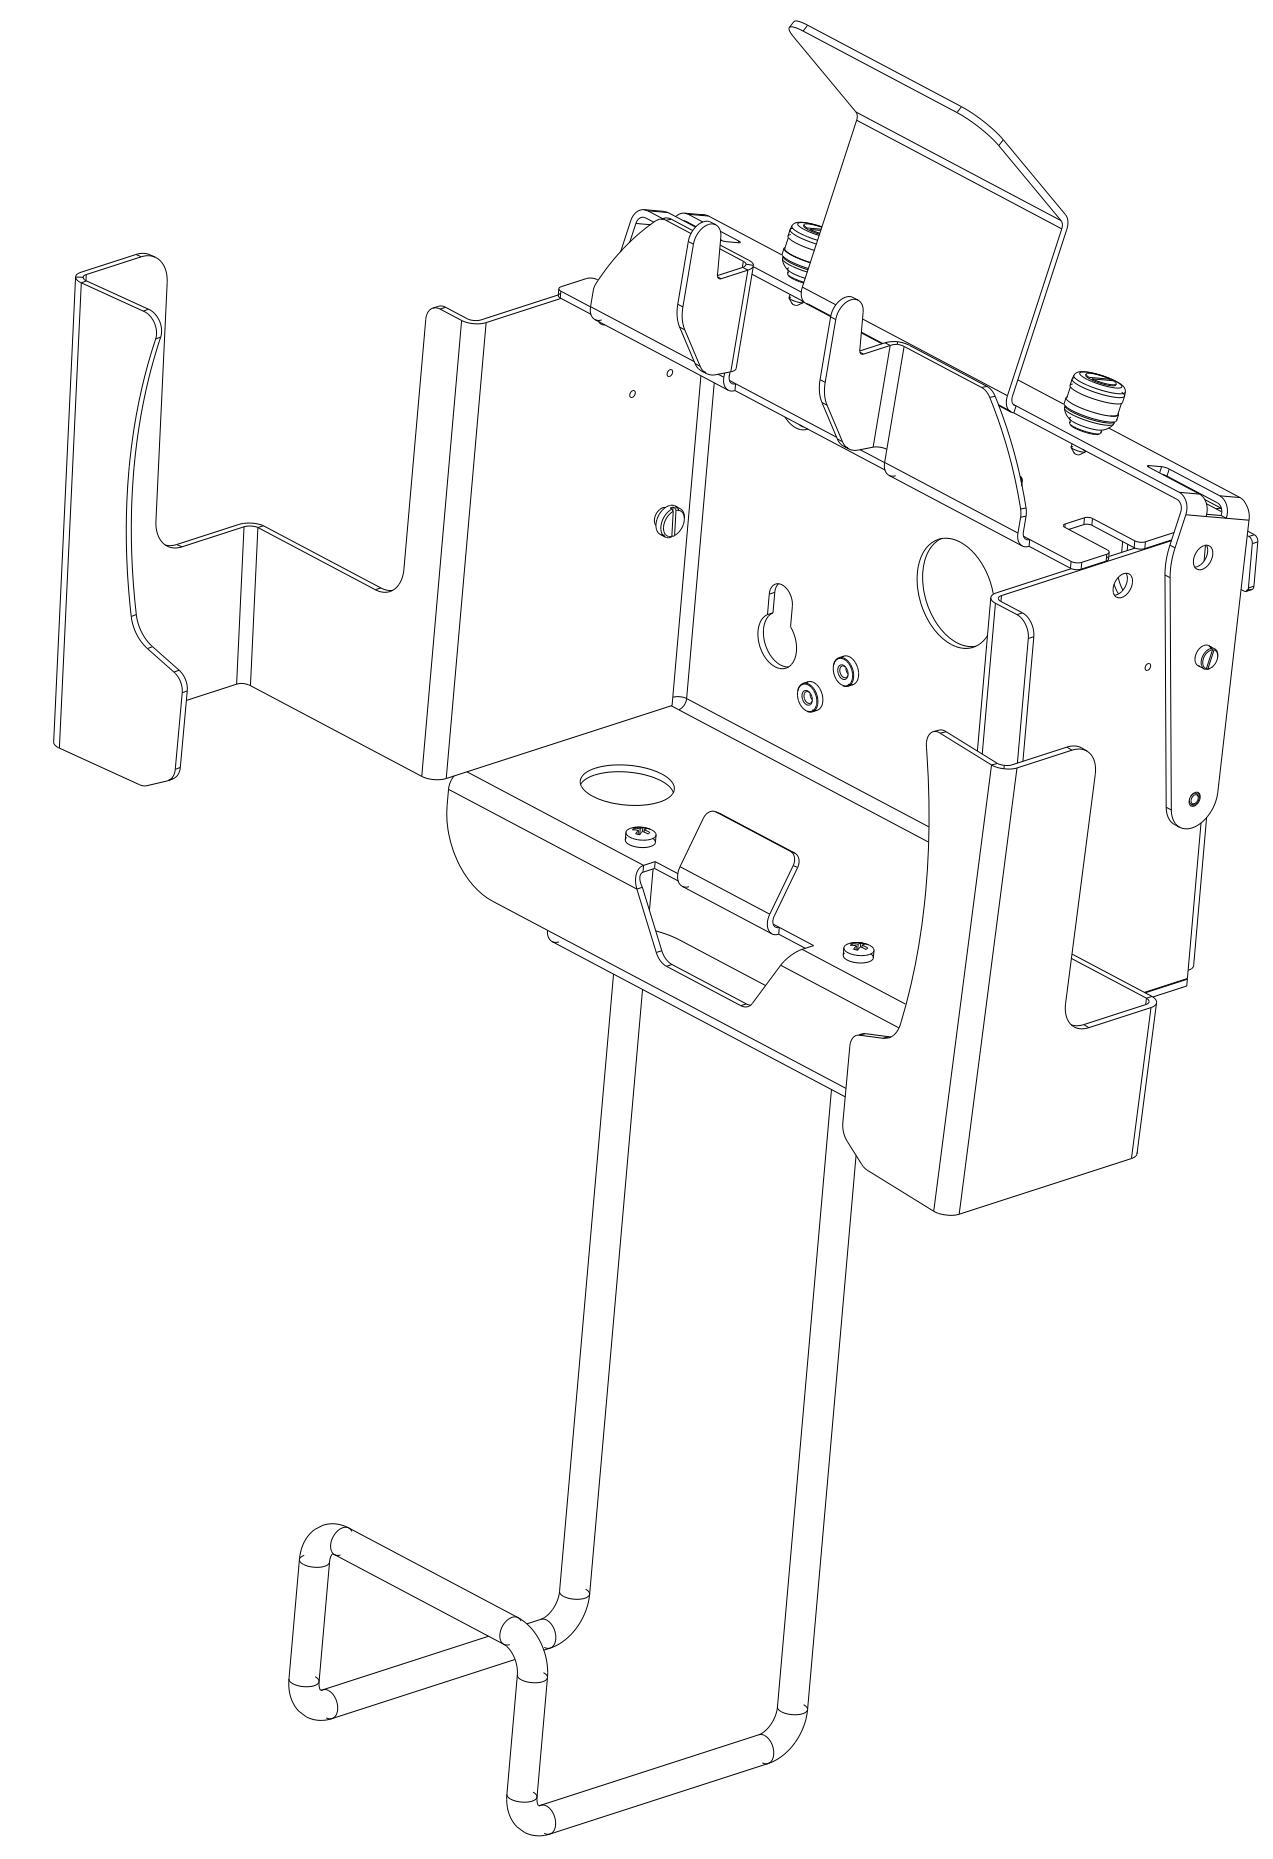

All missing dimensions see 3D file

		<small>CONFIDENTIAL AND PROPRIETARY INFORMATION THIS DOCUMENT CONTAINS CONFIDENTIAL AND PROPRIETARY INFORMATION OF ROCKWELL AUTOMATION, INC. AND MAY NOT BE USED, COPIED OR DISCLOSED TO OTHERS, EXCEPT WITH THE AUTHORIZED WRITTEN PERMISSION OF ROCKWELL AUTOMATION, INC.</small>	
		Sheet 1 Of 1	
KeTop T200 VESA mount customer model		Size D	Ver 10003487576 00
Drawn by: SSriram2	Date: 10-24-2017		