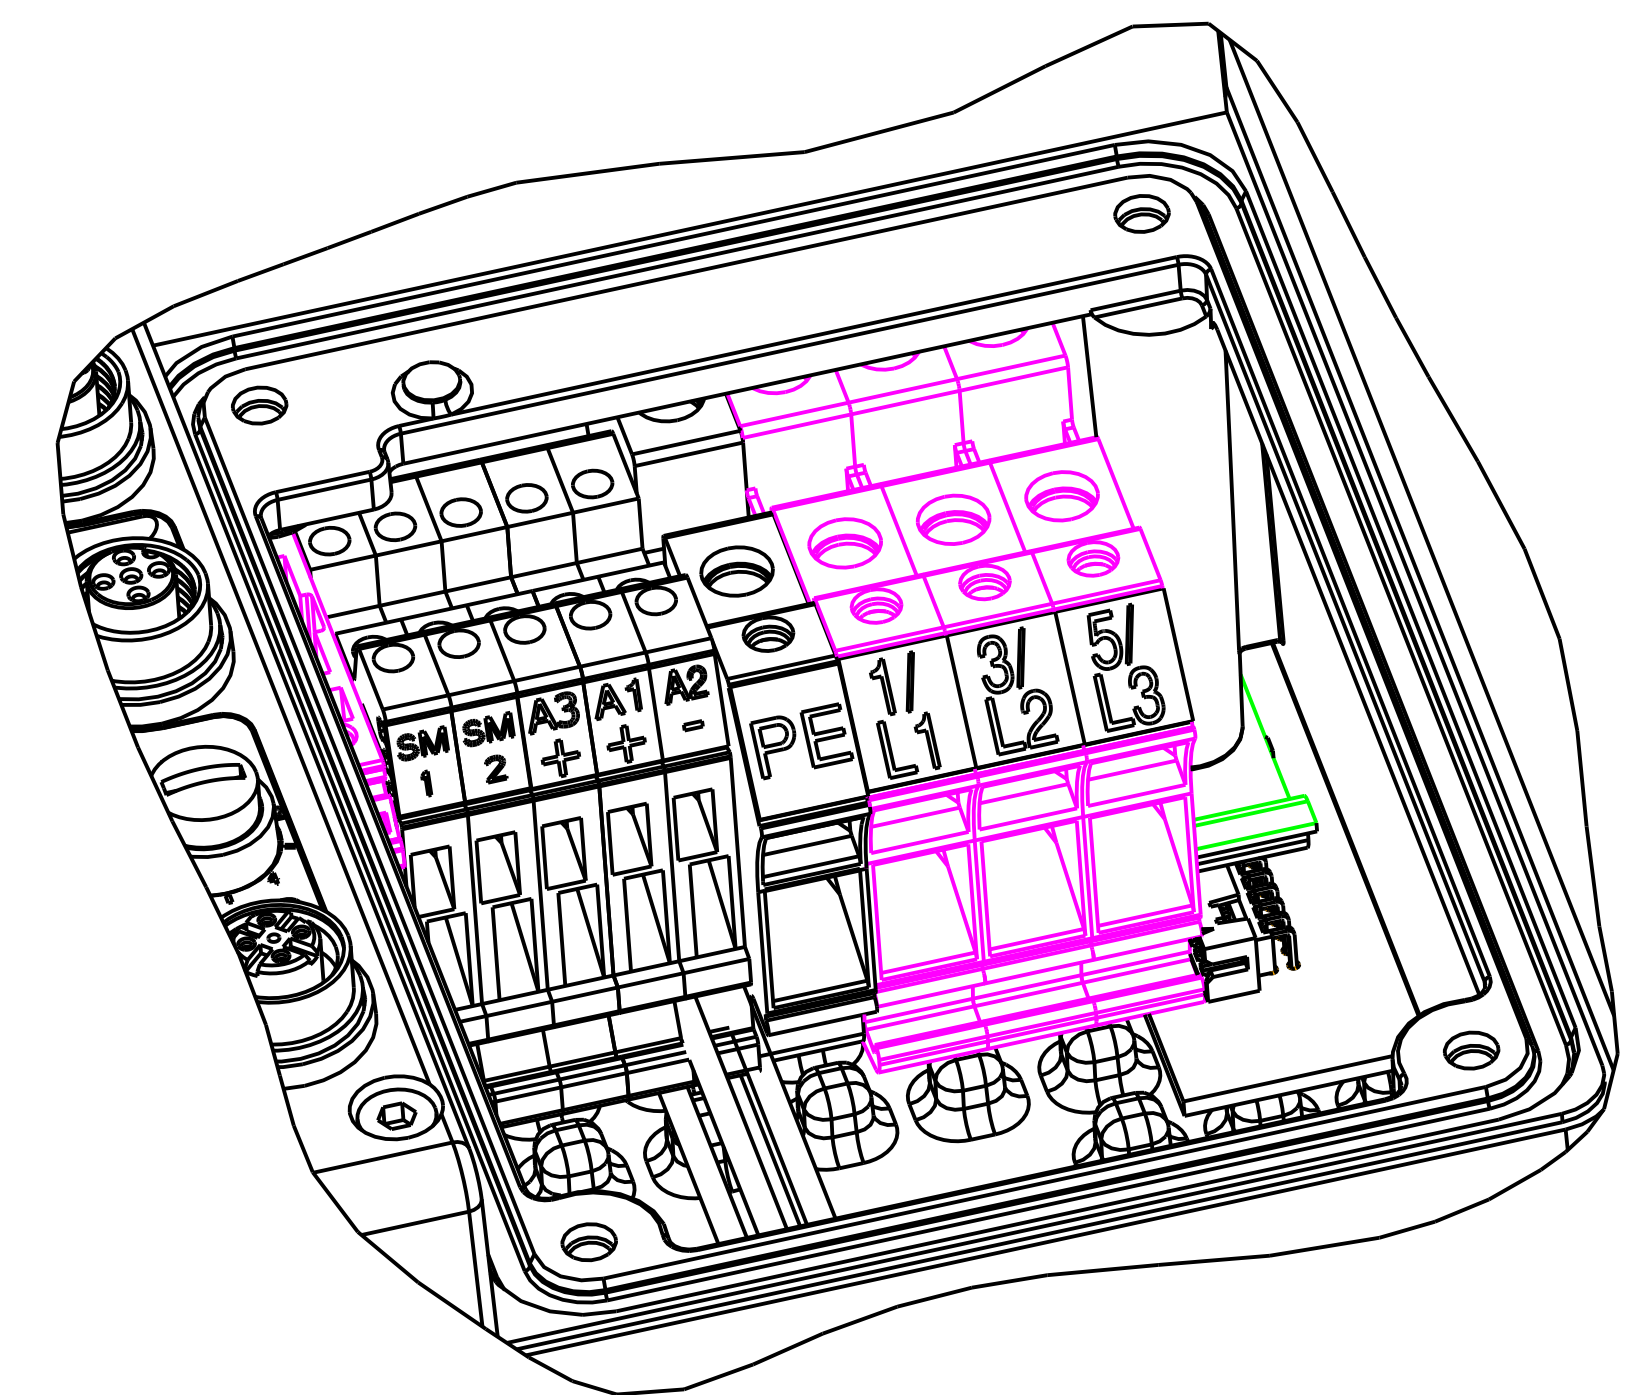

M22 RIGHT ANGLE CONNECTOR ASSEMBLED
 POINTING DOWN IN LINE WITH THE MOTOR CABLE
 (MODELED FROM DRAWING 41754-002 PAGE 2 FIGURE 4)

M22 RIGHT ANGLE CONNECTOR ASSEMBLED
 POINTING TO THE RIGHT OF THE MOTOR CABLE
 THIS IS HOW ARMORSTART CLASSIC IS SOLD...

MODELED FROM 285-BRC22-M1 (PN-134681)
 DRAWING 10000224276

SEE DETAIL A

DETAIL A
SCALE 1.500