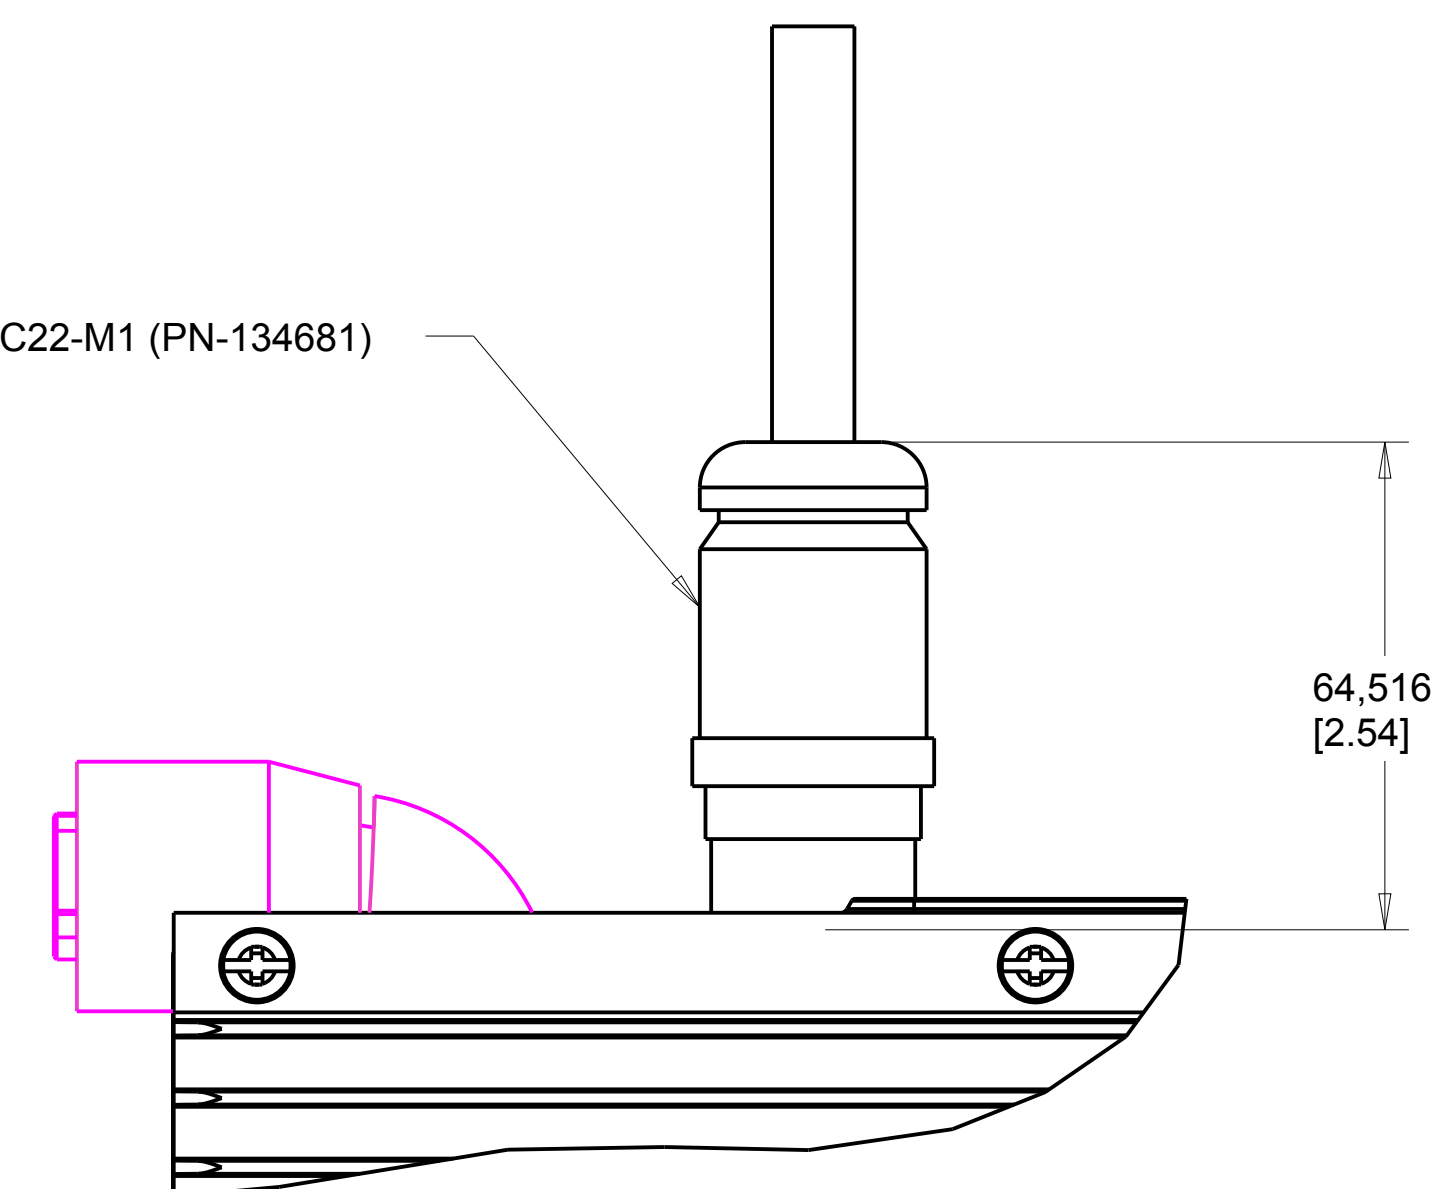

M22 RIGHT ANGLE CONNECTOR ASSEMBLED
 POINTING DOWN IN LINE WITH THE MOTOR CABLE
 (MODELED FROM DRAWING 41754-002 PAGE 2 FIGURE 4)

M22 RIGHT ANGLE CONNECTOR ASSEMBLED
 POINTING TO THE RIGHT OF THE MOTOR CABLE
 THIS IS HOW ARMORSTART CLASSIC IS SOLD...

MODELED FROM 285-BRC22-M1 (PN-134681)
 DRAWING 10000224276

SEE DETAIL A

DETAIL A
SCALE 1.500