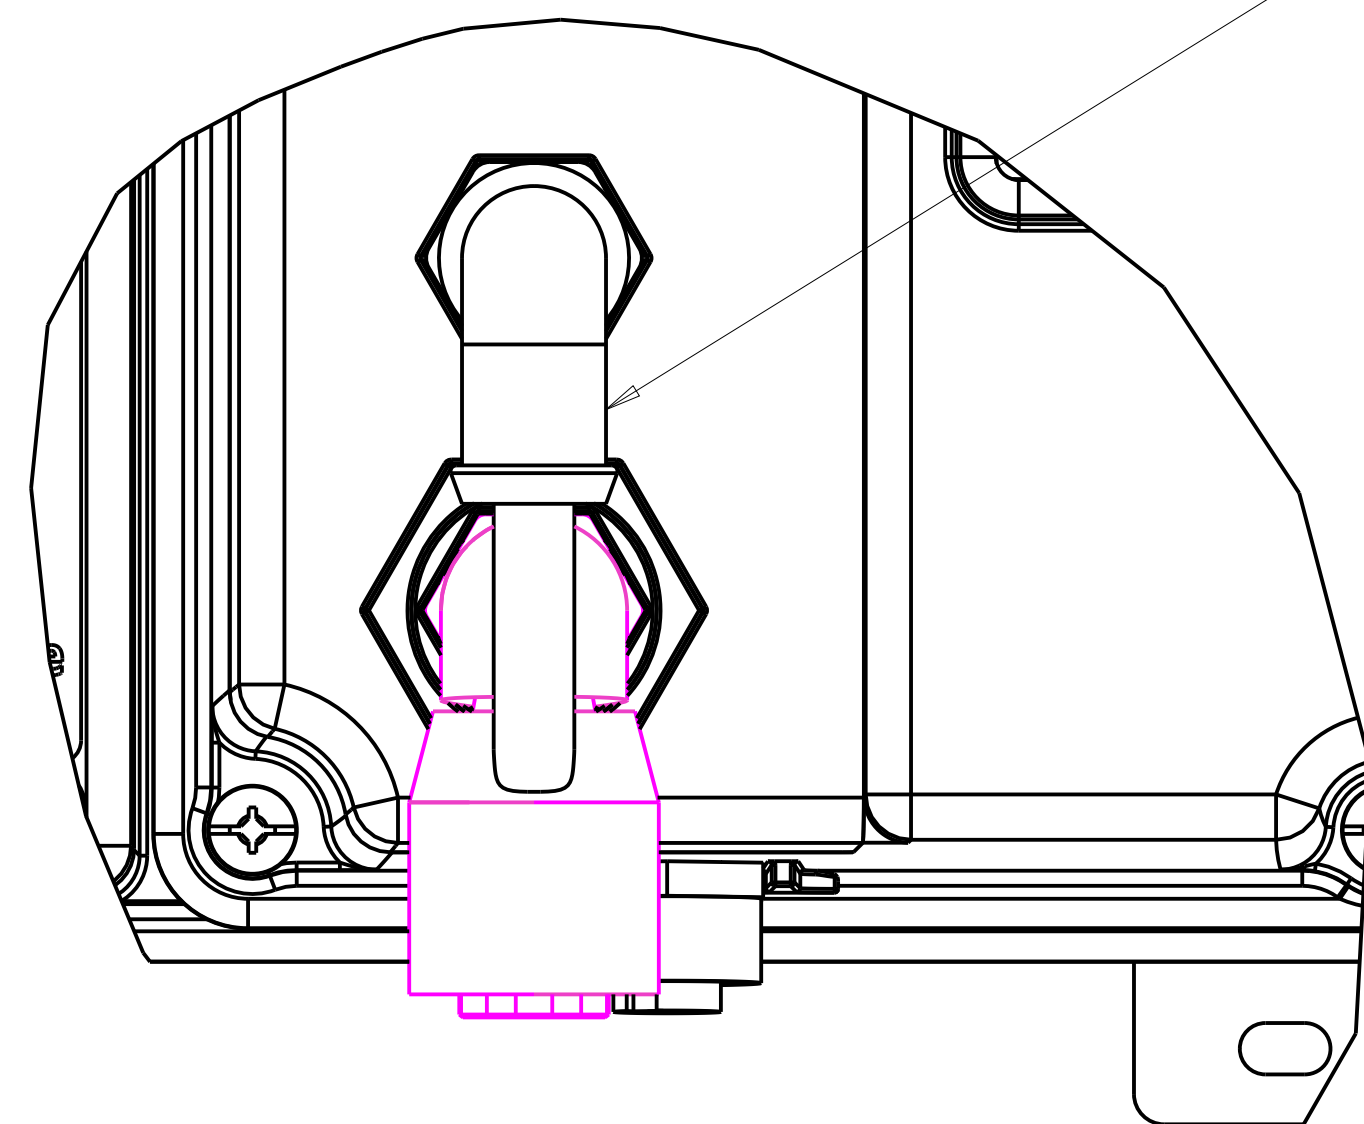

M22 RIGHT ANGLE CONNECTOR ASSEMBLED
 POINTING DOWN IN LINE WITH THE MOTOR CABLE
 (MODELED FROM DRAWING 41754-002 PAGE 2 FIGURE 4)

M22 RIGHT ANGLE CONNECTOR ASSEMBLED
 POINTING TO THE RIGHT OF THE MOTOR CABLE
 THIS IS HOW ARMORSTART CLASSIC IS SOLD...

MODELED FROM 285-BRC22-M1 (PN-134681)
 DRAWING 10000224276

SEE DETAIL A

DETAIL A
SCALE 1.500