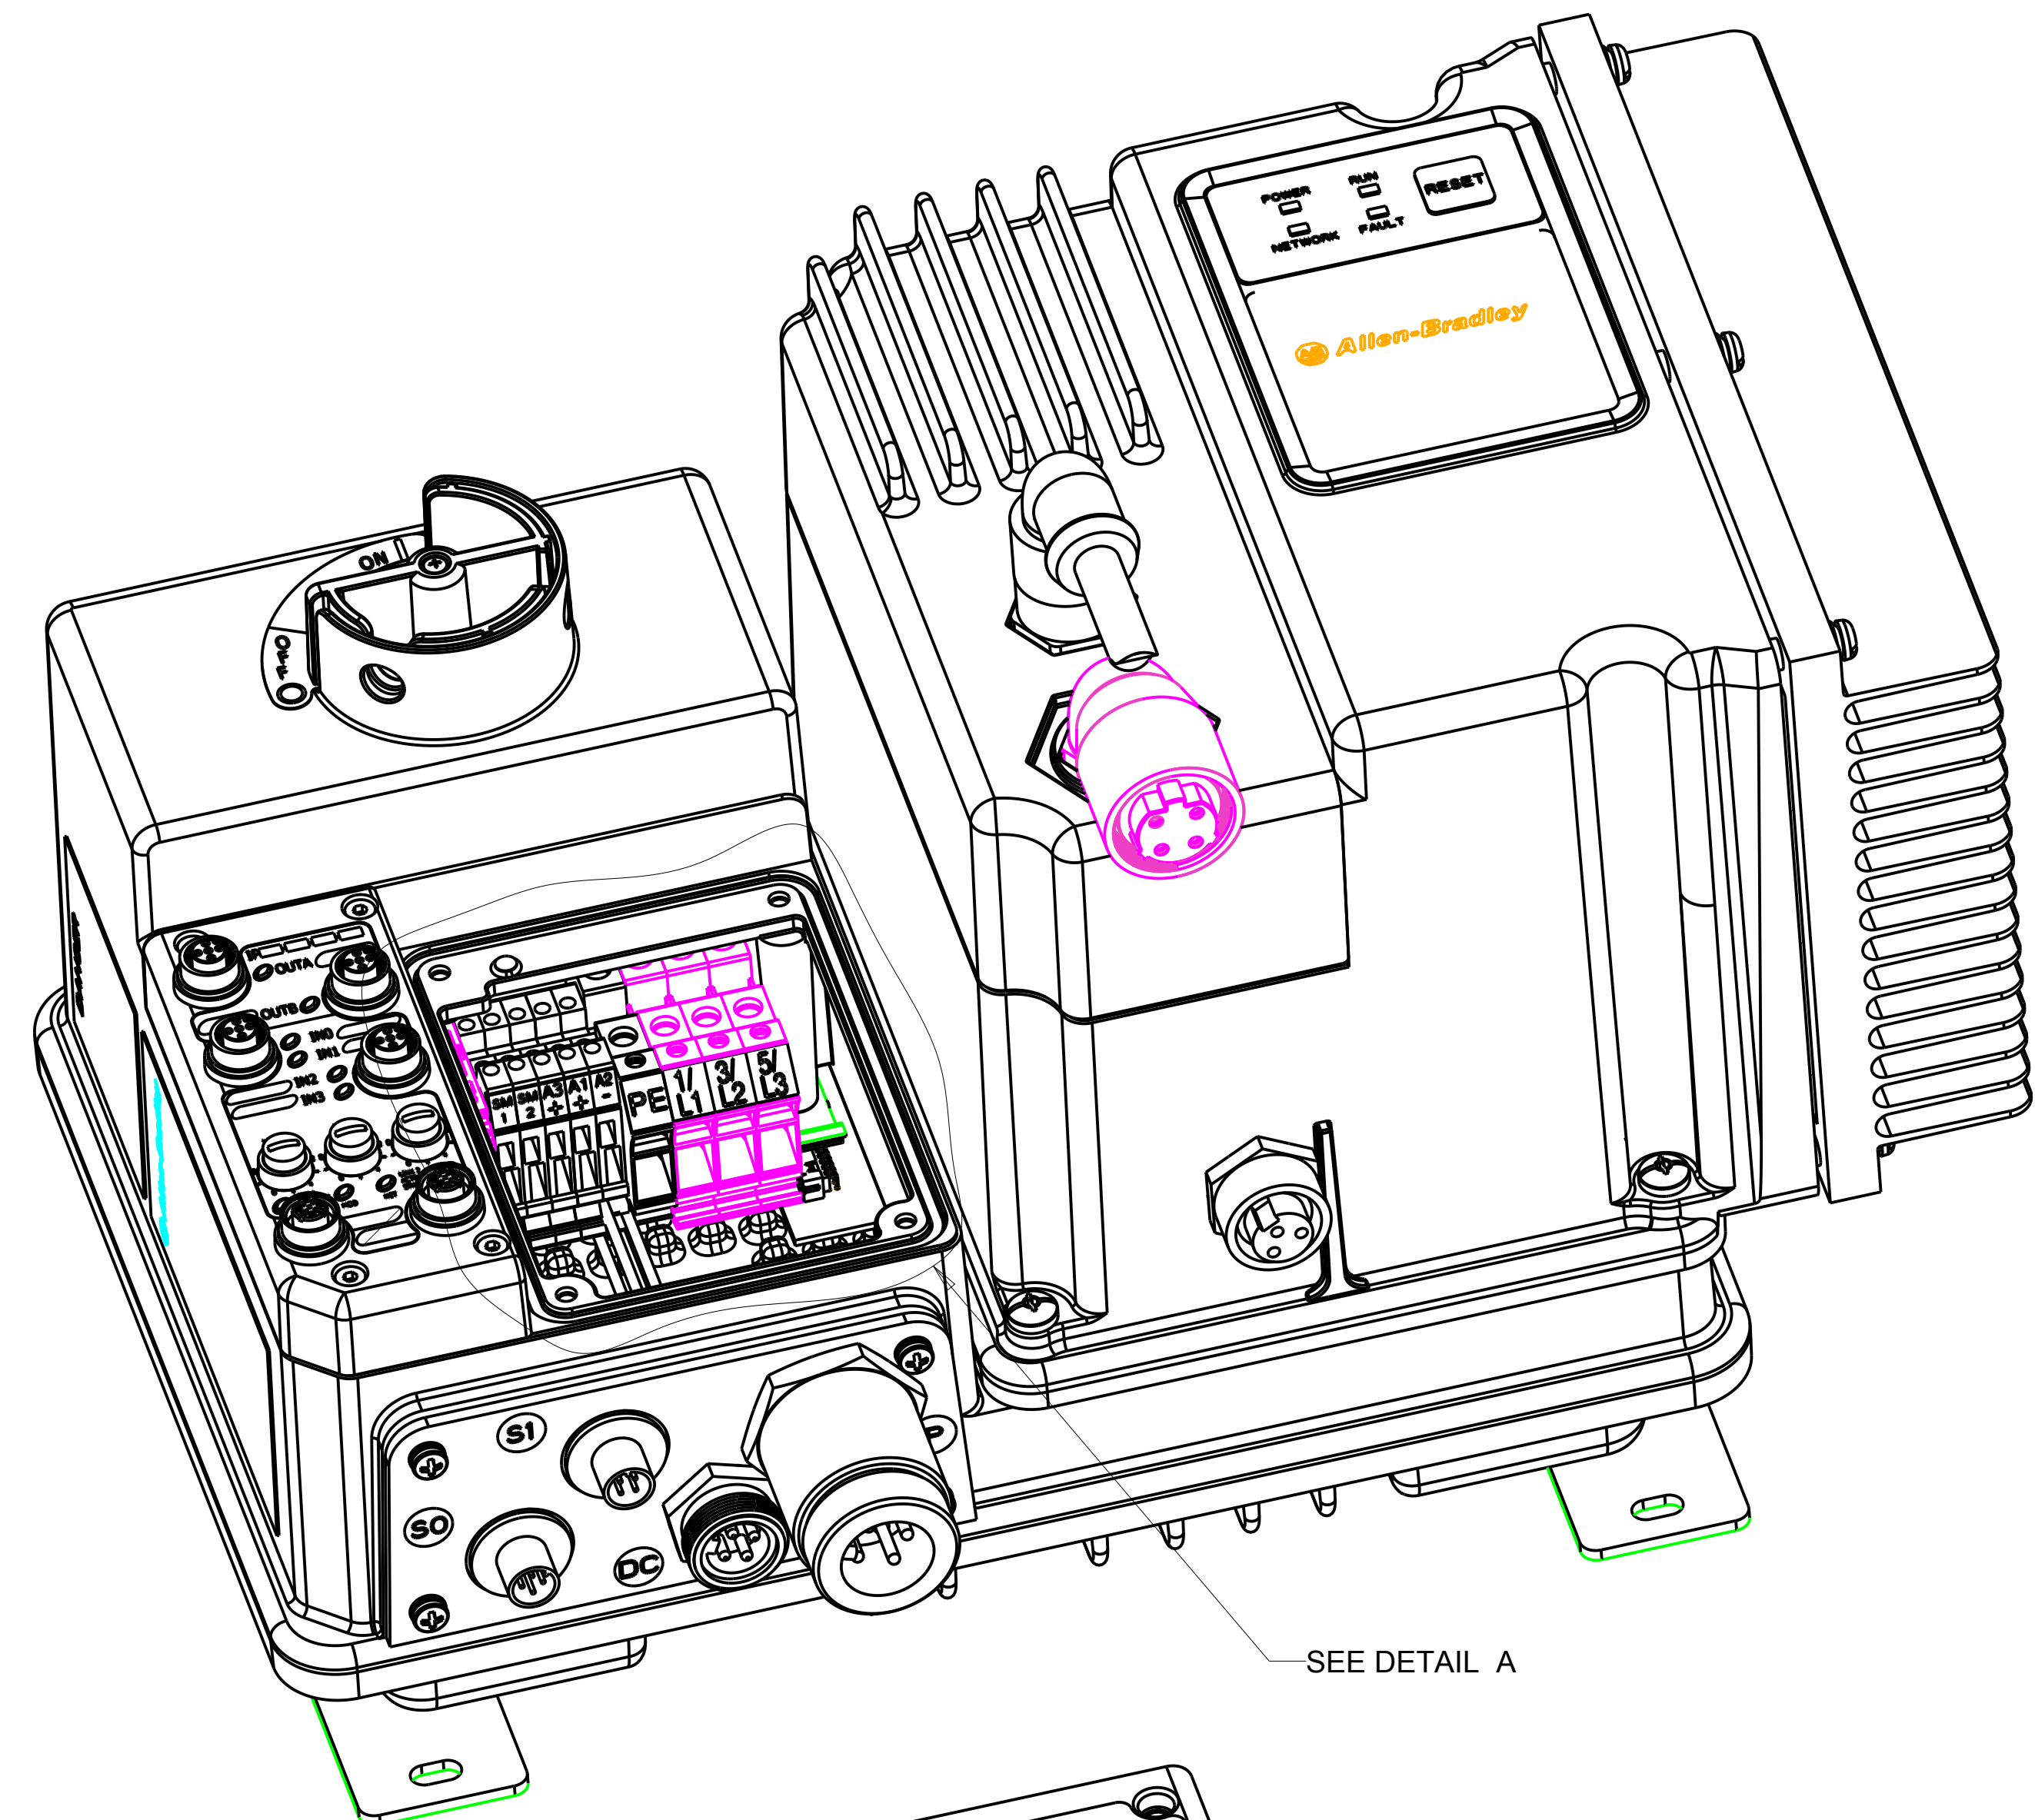

M22 RIGHT ANGLE CONNECTOR ASSEMBLED
 POINTING DOWN IN LINE WITH THE MOTOR CABLE
 (MODELED FROM DRAWING 41754-002 PAGE 2 FIGURE 4)

M22 RIGHT ANGLE CONNECTOR ASSEMBLED
 POINTING TO THE RIGHT OF THE MOTOR CABLE
 THIS IS HOW ARMORSTART CLASSIC IS SOLD...

MODELED FROM 285-BRC22-M1 (PN-134681)
 DRAWING 10000224276

SEE DETAIL A

DETAIL A
SCALE 1.500