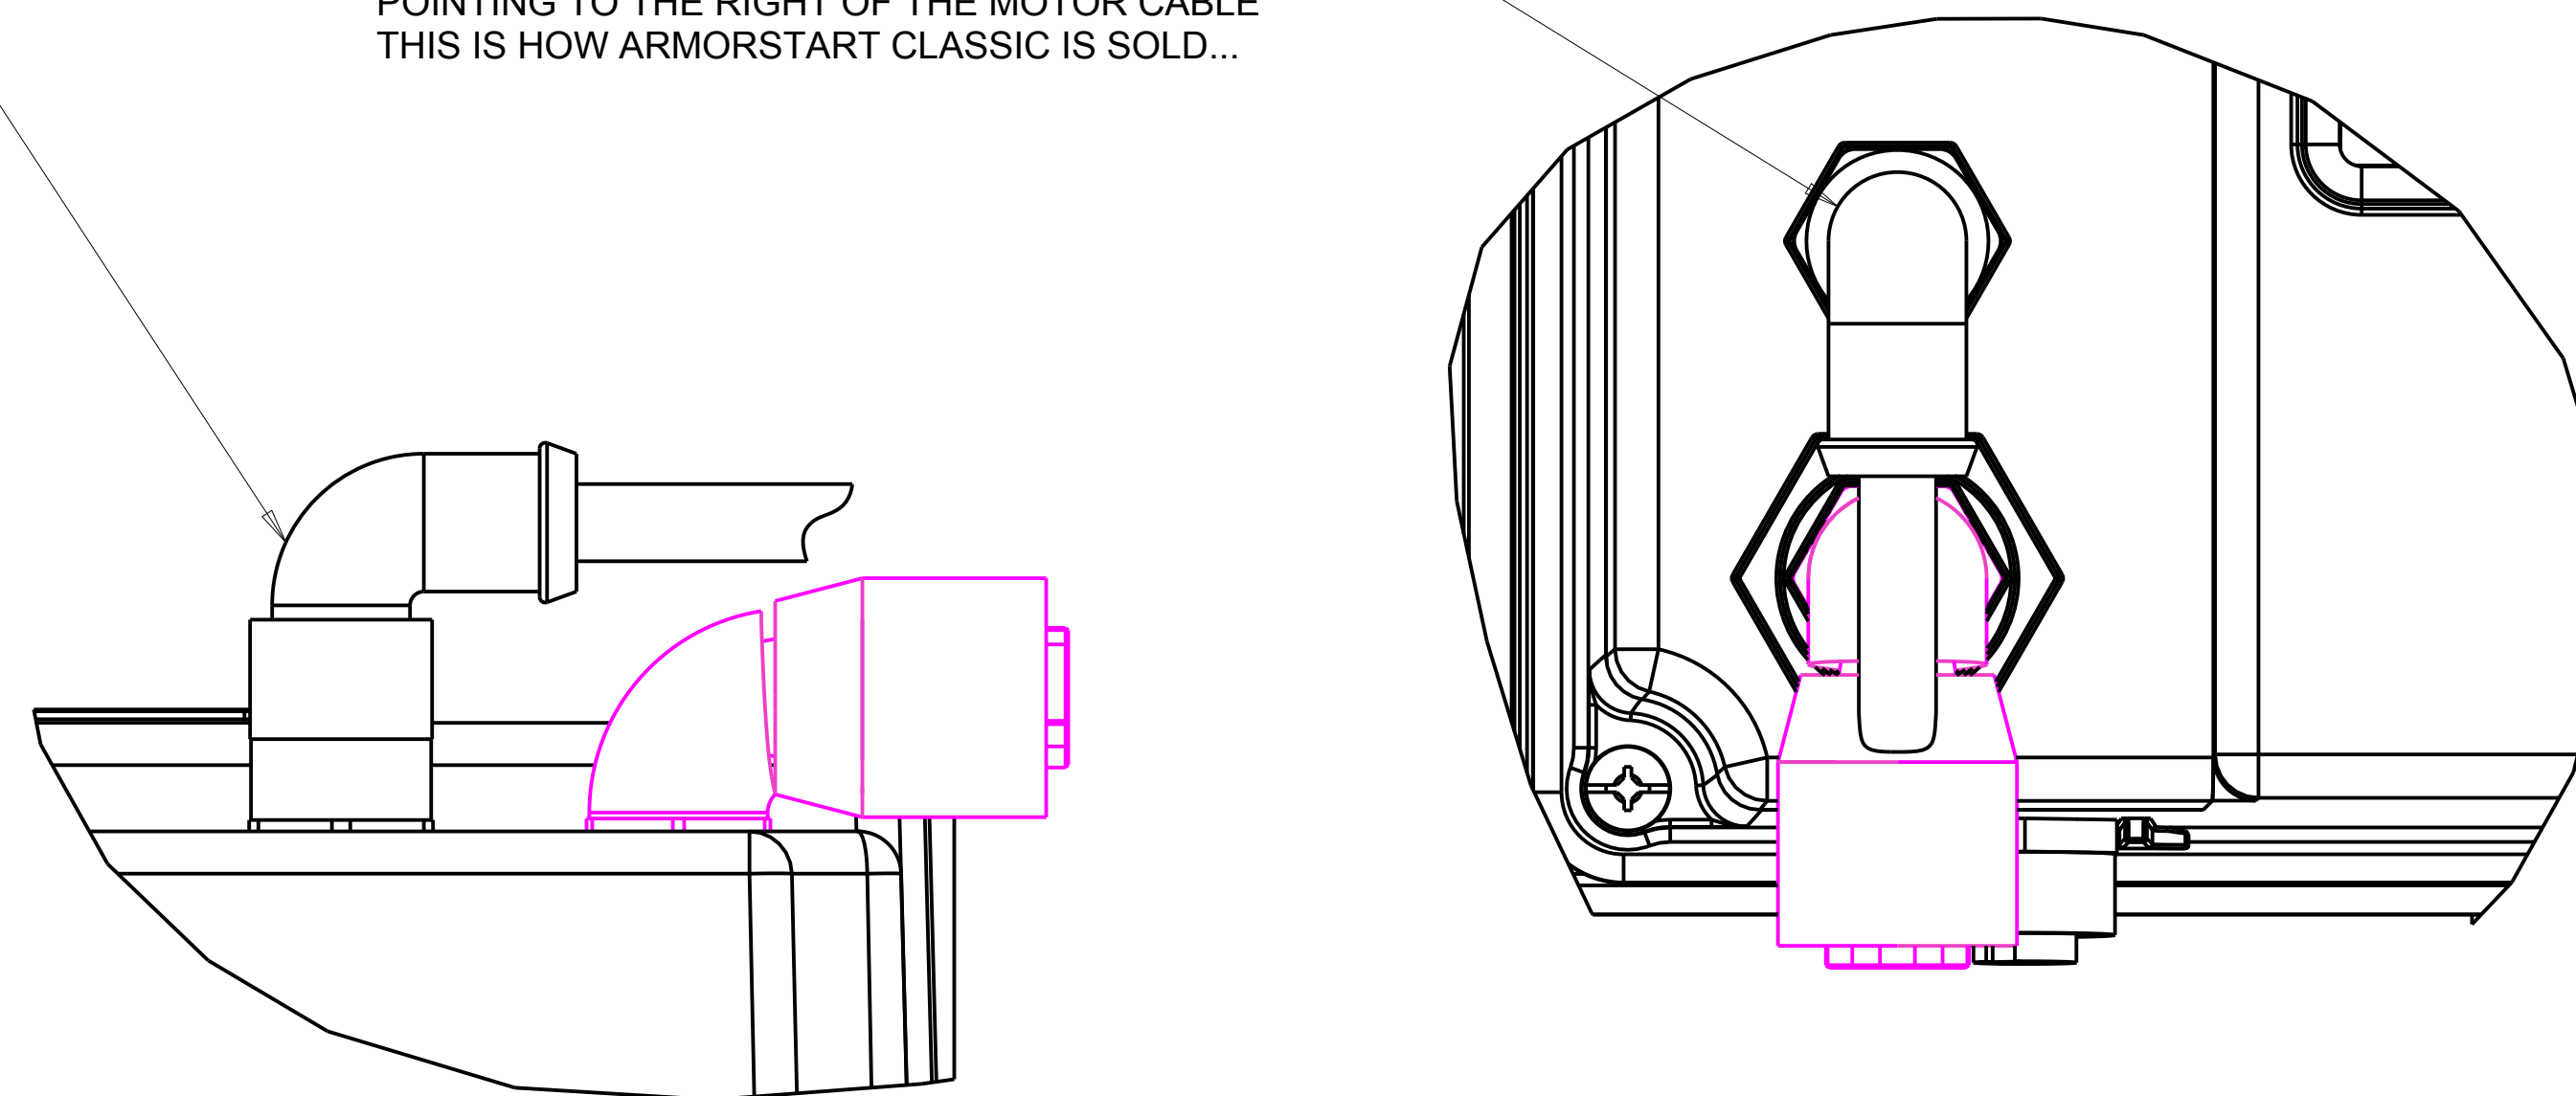

M22 RIGHT ANGLE CONNECTOR ASSEMBLED
 POINTING DOWN IN LINE WITH THE MOTOR CABLE
 (MODELED FROM DRAWING 41754-002 PAGE 2 FIGURE 4)

M22 RIGHT ANGLE CONNECTOR ASSEMBLED
 POINTING TO THE RIGHT OF THE MOTOR CABLE
 THIS IS HOW ARMORSTART CLASSIC IS SOLD...

MODELED FROM 285-BRC22-M1 (PN-134681)
 DRAWING 10000224276

SEE DETAIL A

DETAIL A
SCALE 1.500