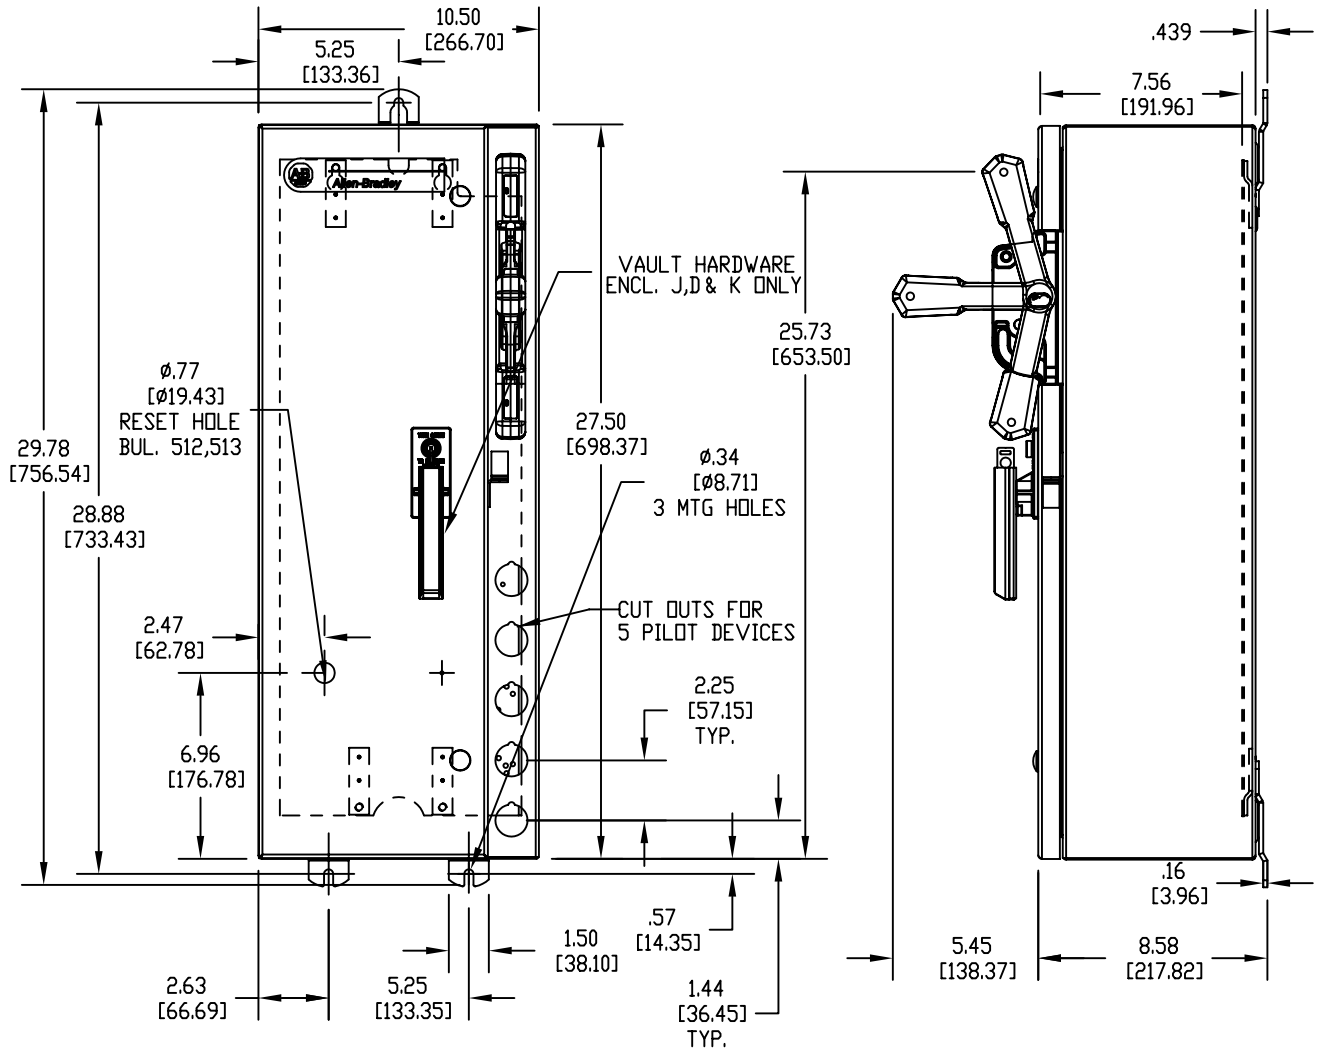

# DRAWING FOR 10.50" X 27.50" NEMA TYPE 12/3R/4 PAINTED ENCLOSURE

BOTTOM VIEW

THIS DWG APPLIES TO:

- BUL. 502-502L - NEMA SIZE 0-1-2
- BUL. 503-503L - NEMA SIZE 0-1-2
- BUL. 506X - NEMA SIZE 0-1-2  
100A 250V MAX.  
60A-600V MAX.  
130 VA CONTROL TRANSFORMER MAX.
- BUL. 507X - NEMA SIZE 0-1-2  
130 VA CONTROL TRANSFORMER MAX.
- BUL. 512 - NEMA SIZE 0-1-2  
100A-250V MAX.  
60A-600V MAX.
- BUL. 513 - NEMA SIZE 0-1-2

NOTES:

1. ALL DIM'S. SHOWN IN PARENTHESES ARE IN MILLIMETERS.
2. ALL DIM'S. ARE APPROXIMATE AND NOT INTENDED FOR MANUFACTURING PURPOSES