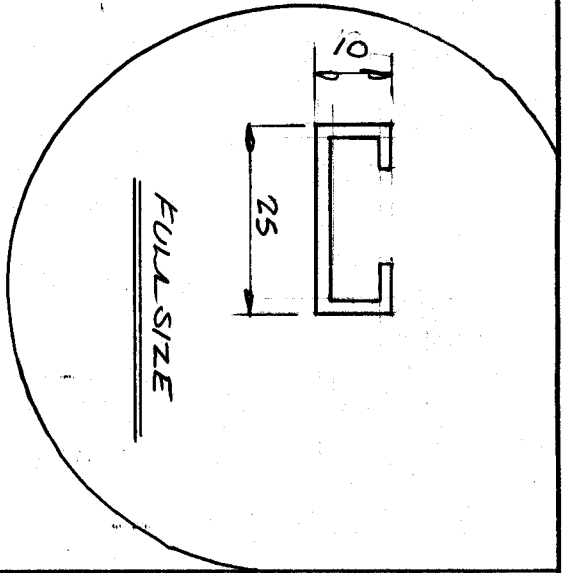

NEISA PART NO: N/24/12

DO NOT SCALE

DRG. NO. 24/12

DIE NUMBER 5660

ISS	CH. NOTE	DESC	APPD	DATE
01		REORDERED WITH NEW PART NO.	MA	6/5/93

NEISA LTD
 MACHINE GUARDING SYSTEMS
 Guardian Works, Coupland Road,
 Hindley Green Industrial Est.,
 Wigan, Lancashire, W.E. 44H.

MATERIAL ALUMINIUM 6083 GRADE
 TITLE C RAIL ALUMINIUM (TYPE 112/A)

SCALE 2:1	CHECKED MA	DRAWN BY RR
DIMS IN mm ✓	DATE 6TH MAY 93	
TOL ± 0.1	APPD MA	
A4	DRAWING NO. 24/12	

This drawing is the property of Neisa Ltd. and may not be used for any other purpose other than that for which it was supplied without the express written authority of Neisa Ltd., a subsidiary of E.A. Engineering plc.