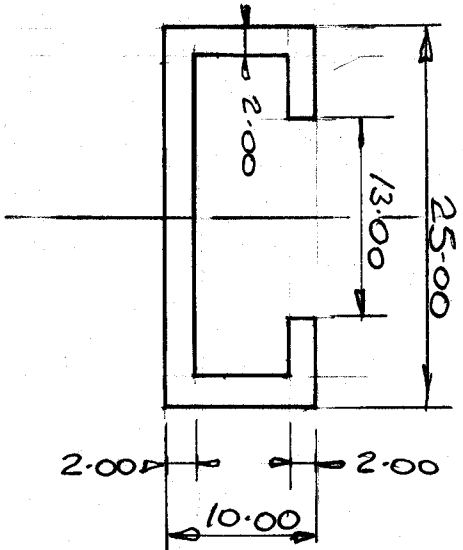

NEISA PART NO: N/24/12

DO NOT SCALE

DRG. NO. 24/12

DIE NUMBER 5660

ISS	CH. NOTE	DESC	APPD	DATE
01		REORDERED WITH NEW PART NO.	MA	6/5/93

NEISA LTD
 MACHINE GUARDING SYSTEMS
 Guardian Works, Coupland Road,
 Hindley Green Industrial Est.,
 Wigan, Lancashire, W.E. 44H.

MATERIAL ALUMINIUM 6083 GRADE
 TITLE C RAIL ALUMINIUM (TYPE 112/A)

SCALE 2:1	CHECKED MA	DRAWN BY RR
DIMS IN mm ✓	DATE 6TH MAY 93	
TOL ± 0.1	APPD MA	
A4	DRAWING NO. 24/12	

This drawing is the property of Neisa Ltd. and may not be used for any other purpose other than that for which it was supplied without the express written authority of Neisa Ltd., a subsidiary of E.A. Engineering plc.