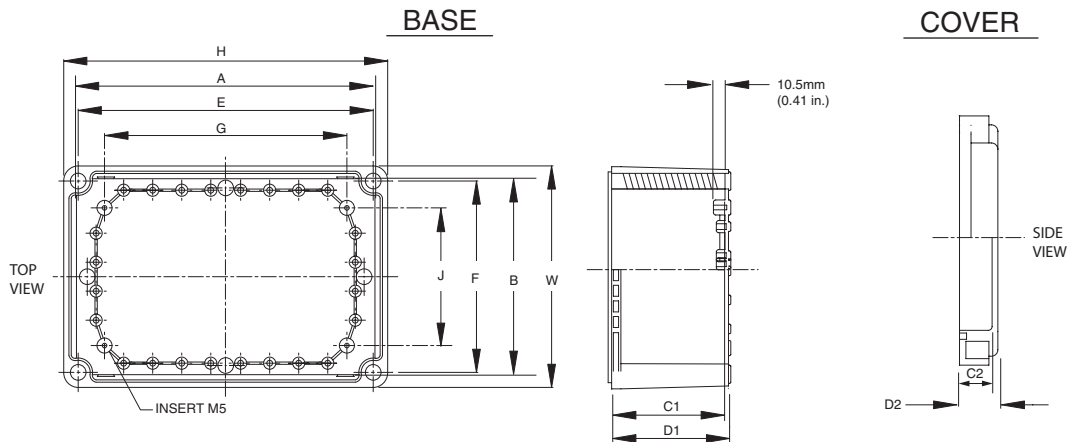

Definite-Purpose Style Enclosures

Approximate Dimensions

Dimensions are shown in millimeters (inches). Dimensions are not intended to be used for manufacturing purposes.

General Purpose Enclosures

Cat. No.	Overall Dimension				Inside Dimension				Enclosure Mounting Dimension		Mounting Plate Mounting Dim.
	H	W	D1	D2	A	B	C1	C2	E	F	
598-BS533	130 (5.12)	80 (3.15)	50 (1.97)	35 (1.38)	120 (4.72)	70 (2.76)	46.5 (1.83)	31.5 (1.24)	112 (4.41)	62 (2.44)	100 (3.94)
598-BS733	180 (7.09)	80 (3.15)	50 (1.97)	35 (1.38)	170 (6.69)	70 (2.76)	46.5 (1.83)	31.5 (1.24)	162 (6.38)	62 (2.44)	150 (5.91)
598-BS933	250 (9.84)	80 (3.15)	50 (1.97)	35 (1.38)	240 (9.45)	70 (2.76)	46.5 (1.83)	31.5 (1.24)	232 (9.13)	62 (2.44)	220 (8.66)