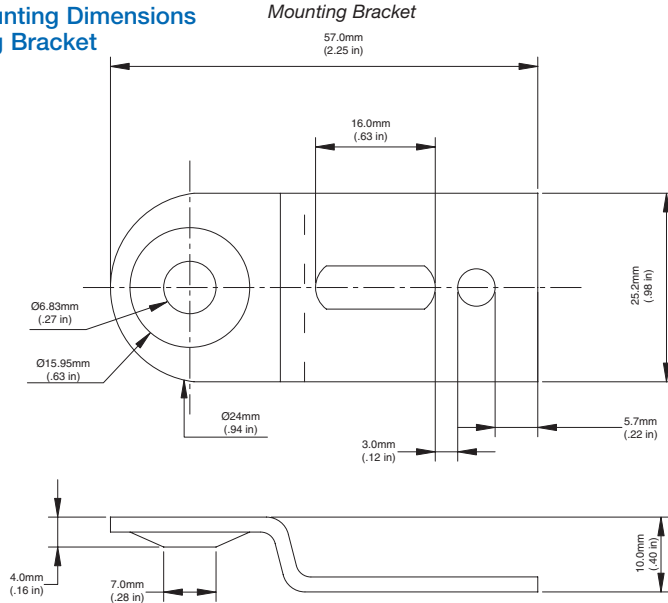

Definite-Purpose Style Enclosures

Approximate Dimensions, Continued

Dimensions are shown in millimeters (inches). Dimensions are not intended to be used for manufacturing purposes.

General Purpose External Mounting Bracket for use with External Mounting Bracket

Fig. 1 – Base (Bottom View)

Fig. 2 – Base (Bottom View)

Fig. 3 – Base (Bottom View)

Fig. 4 – Base (Bottom View)

Cat. No.		Figure No.	U	V	X	Y
598-BS885__	598-DS885__	1	—	—	156 (6.13)	98 (3.88)
598-BS1187__	598-DS1187__	2	—	—	251 (9.88)	152 (6.00)
598-BS11115__	598-DS11115__		—	—	238 (9.38)	238 (9.38)
598-BS13115__	598-DS13115__		—	—	295 (11.63)	235 (9.25)
598-BS1587__	598-DS1587__		—	—	349 (13.78)	152 (6.00)
598-BS15117__	598-DS15117__		—	—	340 (13.38)	241 (9.50)
598-BS22115__	598-DS22115__	3	329 (12.94)	148 (5.81)	519 (20.44)	267 (10.50)
598-BS22157__	598-DS22157__	4	292 (11.50)	195 (7.69)	519 (20.44)	340 (13.38)