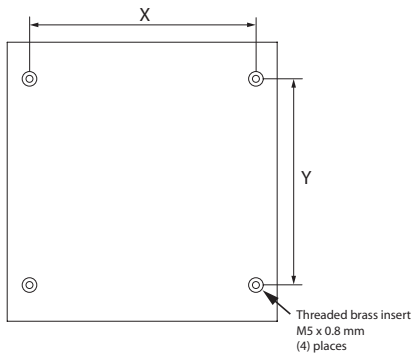

Definite-Purpose Style Enclosures

Approximate Dimensions, Continued

Dimensions are shown in millimeters (inches). Dimensions are not intended to be used for manufacturing purposes.

General Purpose External Mounting Bracket for use with External Mounting Bracket

Fig. 1 – Base (Bottom View)

Fig. 2 – Base (Bottom View)

Fig. 3 – Base (Bottom View)

Fig. 4 – Base (Bottom View)

Cat. No.		Figure No.	U	V	X	Y
598-BS885__	598-DS885__	1	—	—	156 (6.13)	98 (3.88)
598-BS1187__	598-DS1187__	2	—	—	251 (9.88)	152 (6.00)
598-BS11115__	598-DS11115__		—	—	238 (9.38)	238 (9.38)
598-BS13115__	598-DS13115__		—	—	295 (11.63)	235 (9.25)
598-BS1587__	598-DS1587__		—	—	349 (13.78)	152 (6.00)
598-BS15117__	598-DS15117__		—	—	340 (13.38)	241 (9.50)
598-BS22115__	598-DS22115__	3	329 (12.94)	148 (5.81)	519 (20.44)	267 (10.50)
598-BS22157__	598-DS22157__	4	292 (11.50)	195 (7.69)	519 (20.44)	340 (13.38)