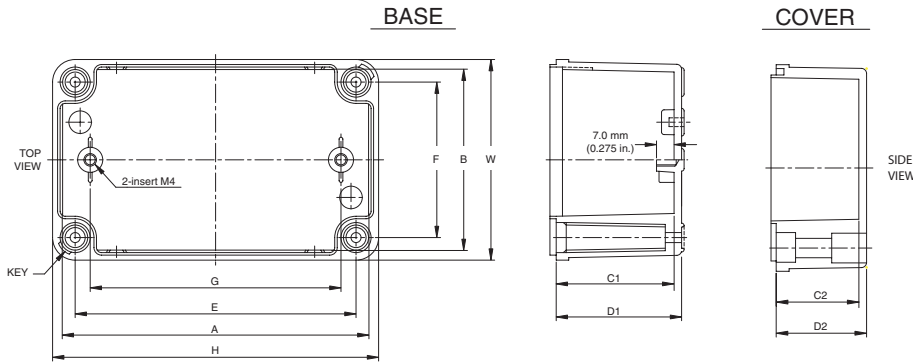

Definite-Purpose Style Enclosures

Approximate Dimensions

Dimensions are shown in millimeters (inches). Dimensions are not intended to be used for manufacturing purposes.

General Purpose Enclosures

Cat. No.	Overall Dimension				Inside Dimension				Enclosure Mounting Dimension		Mounting Plate Mounting Dim.
	H	W	D1	D2	A	B	C1	C2	E	F	
598-BS533	130 (5.12)	80 (3.15)	50 (1.97)	35 (1.38)	120 (4.72)	70 (2.76)	46.5 (1.83)	31.5 (1.24)	112 (4.41)	62 (2.44)	100 (3.94)
598-BS733	180 (7.09)	80 (3.15)	50 (1.97)	35 (1.38)	170 (6.69)	70 (2.76)	46.5 (1.83)	31.5 (1.24)	162 (6.38)	62 (2.44)	150 (5.91)
598-BS933	250 (9.84)	80 (3.15)	50 (1.97)	35 (1.38)	240 (9.45)	70 (2.76)	46.5 (1.83)	31.5 (1.24)	232 (9.13)	62 (2.44)	220 (8.66)