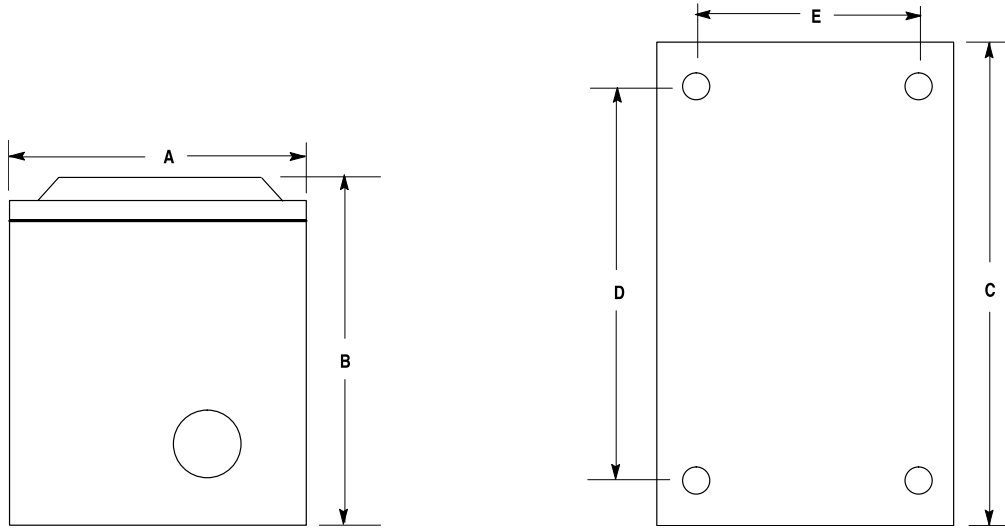

30.5 mm Push Buttons

Approximate Dimensions

Dimensions in inches (millimeters). Dimensions are not intended to be used for manufacturing purposes.

Enclosures (Bul. 800H Only), Continued

Dimension	Fiberglass Type 4/4X/12/13		
	Number of Units		
	1	2	3
A x B x C	4-1/2 x 5-3/16 x 6 (114.3 x 131.8 x 152.4)	4-1/2 x 5-3/16 x 8 (114.3 x 131.8 x 203.2)	6-1/2 x 5-7/16 x 8 (165.1 x 138.1 x 203.2)
D x E	4-3/4 x 2 (120.7 x 50.8)	6-3/4 x 2 (171.5 x 50.8)	6-3/4 x 4 (171.5 x 101.6)
Conduit Knockout Size	3/4 (19.1)	1 (25.4)	1 (25.4)
Approximate Shipping Wt. [lb (kg)]	2 (0.9)	1/4 (1.0)	3 (1.4)