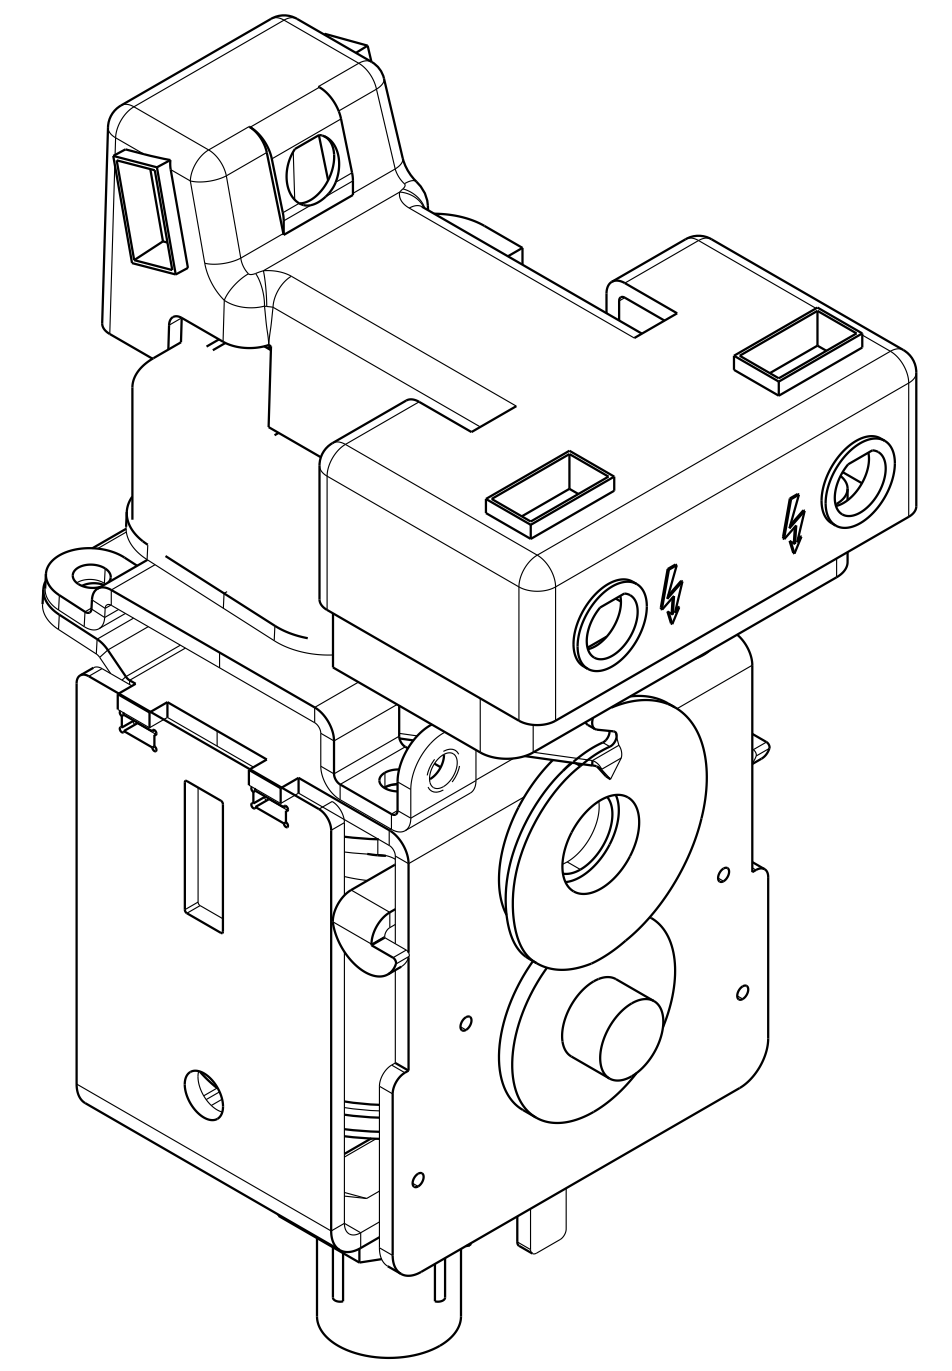

Approximate dimensions are shown in inches [millimeters].
 Dimensions are not intended to be used for manufacturing purposes.

<p style="text-align: center;">Rockwell Automation</p> <p style="text-align: center;">836-A2 Pressure Control Switch</p>		<p style="text-align: center;">CONFIDENTIAL AND PROPRIETARY INFORMATION. THIS DOCUMENT CONTAINS CONFIDENTIAL AND PROPRIETARY INFORMATION OF ROCKWELL AUTOMATION, INC. AND MAY NOT BE USED, COPIED OR DISCLOSED TO OTHERS, EXCEPT WITH THE AUTHORIZED WRITTEN PERMISSION OF ROCKWELL AUTOMATION, INC.</p>		
		Sheet 1 Of 1		
DESCRIPTION		SIZE	DIR	VER
		C		
DRAWN BY:	DATE:			