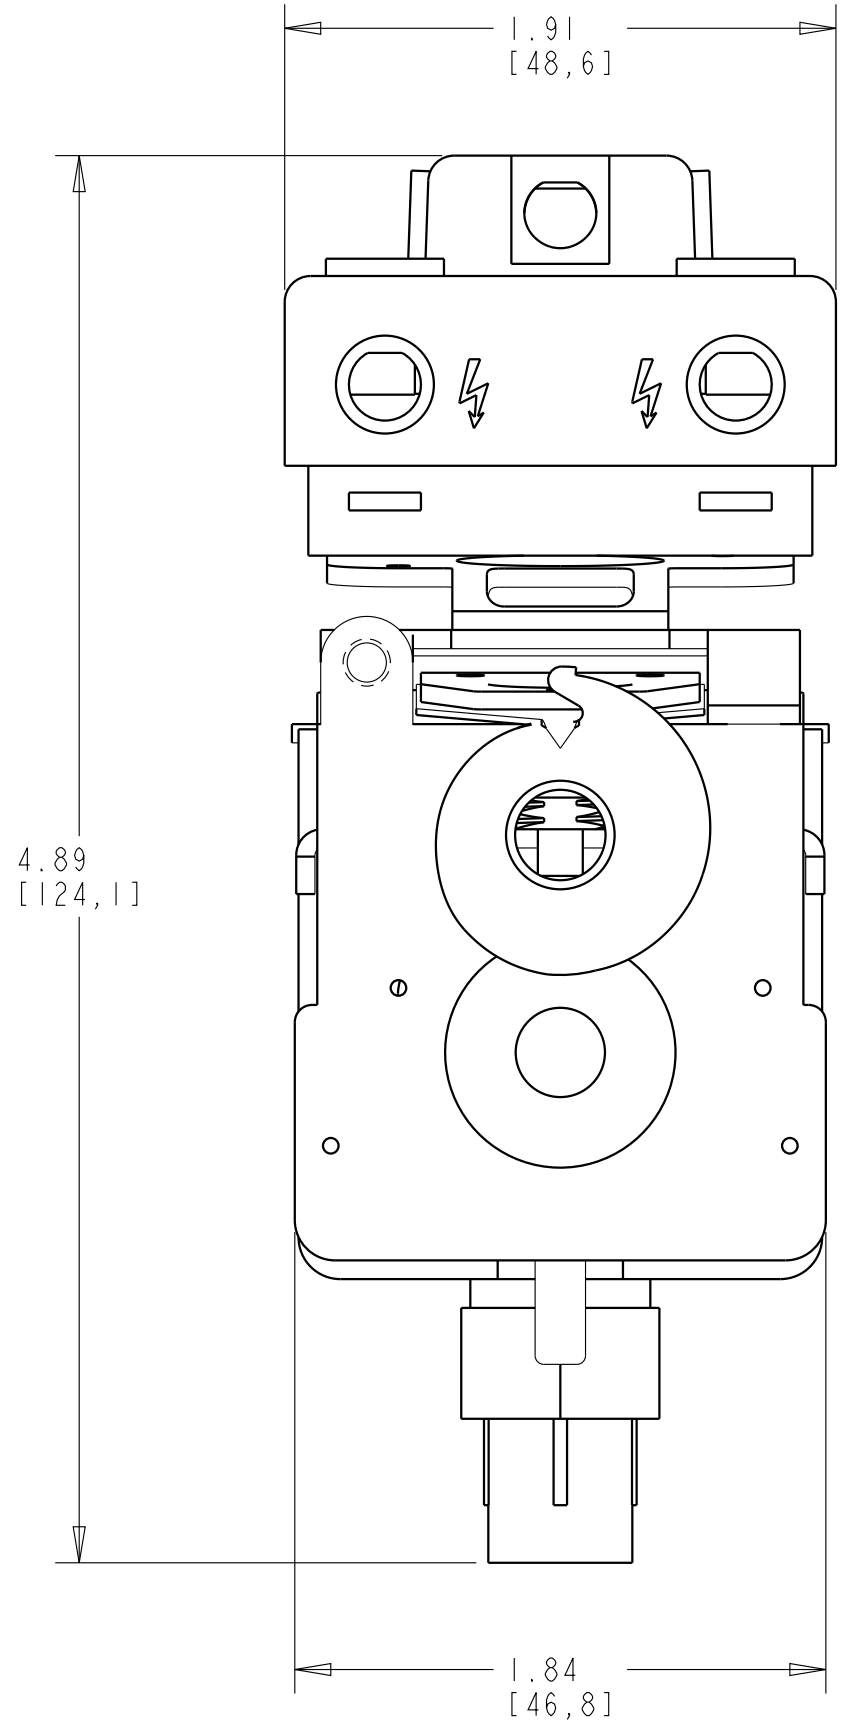

Approximate dimensions are shown in inches [millimeters].
 Dimensions are not intended to be used for manufacturing purposes.

<p style="text-align: center;">Rockwell Automation</p> <p style="text-align: center;">836-A2 Pressure Control Switch</p>		<p style="text-align: center;">CONFIDENTIAL AND PROPRIETARY INFORMATION. THIS DOCUMENT CONTAINS CONFIDENTIAL AND PROPRIETARY INFORMATION OF ROCKWELL AUTOMATION, INC. AND MAY NOT BE USED, COPIED OR DISCLOSED TO OTHERS, EXCEPT WITH THE AUTHORIZED WRITTEN PERMISSION OF ROCKWELL AUTOMATION, INC.</p>		
		Sheet 1 Of 1		
DESCRIPTION		SIZE	DIR	VER
		C		
DRAWN BY:	DATE:			