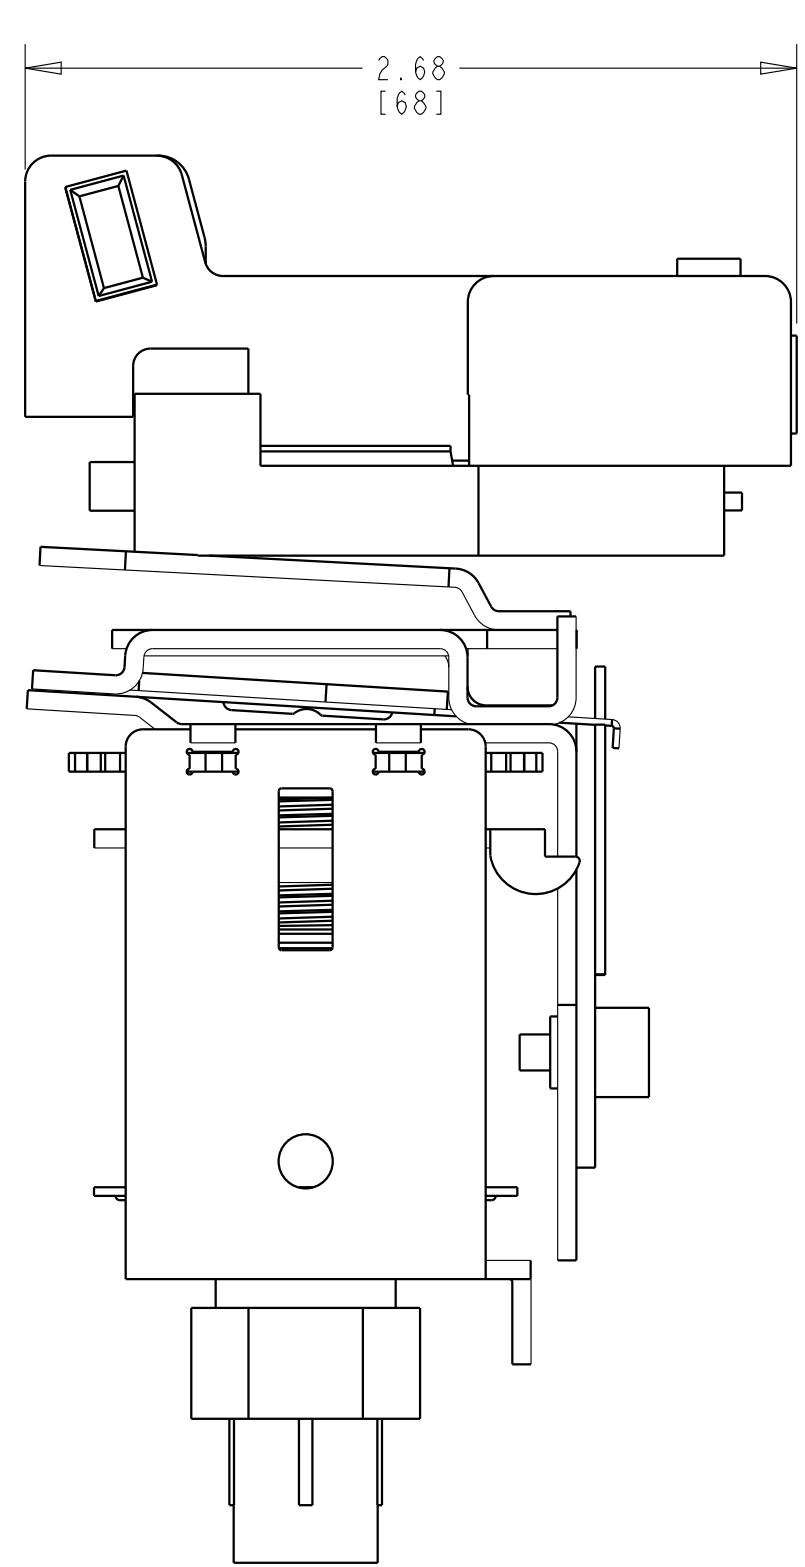

Approximate dimensions are shown in inches [millimeters].
 Dimensions are not intended to be used for manufacturing purposes.

<p style="text-align: center;">Rockwell Automation</p> <p style="text-align: center;">836-A2 Pressure Control Switch</p>		<p style="text-align: center;">CONFIDENTIAL AND PROPRIETARY INFORMATION. THIS DOCUMENT CONTAINS CONFIDENTIAL AND PROPRIETARY INFORMATION OF ROCKWELL AUTOMATION, INC. AND MAY NOT BE USED, COPIED OR DISCLOSED TO OTHERS, EXCEPT WITH THE AUTHORIZED WRITTEN PERMISSION OF ROCKWELL AUTOMATION, INC.</p>		
		Sheet 1 Of 1		
DESCRIPTION		SIZE	DIR	VER
		C		
DRAWN BY:	DATE:			