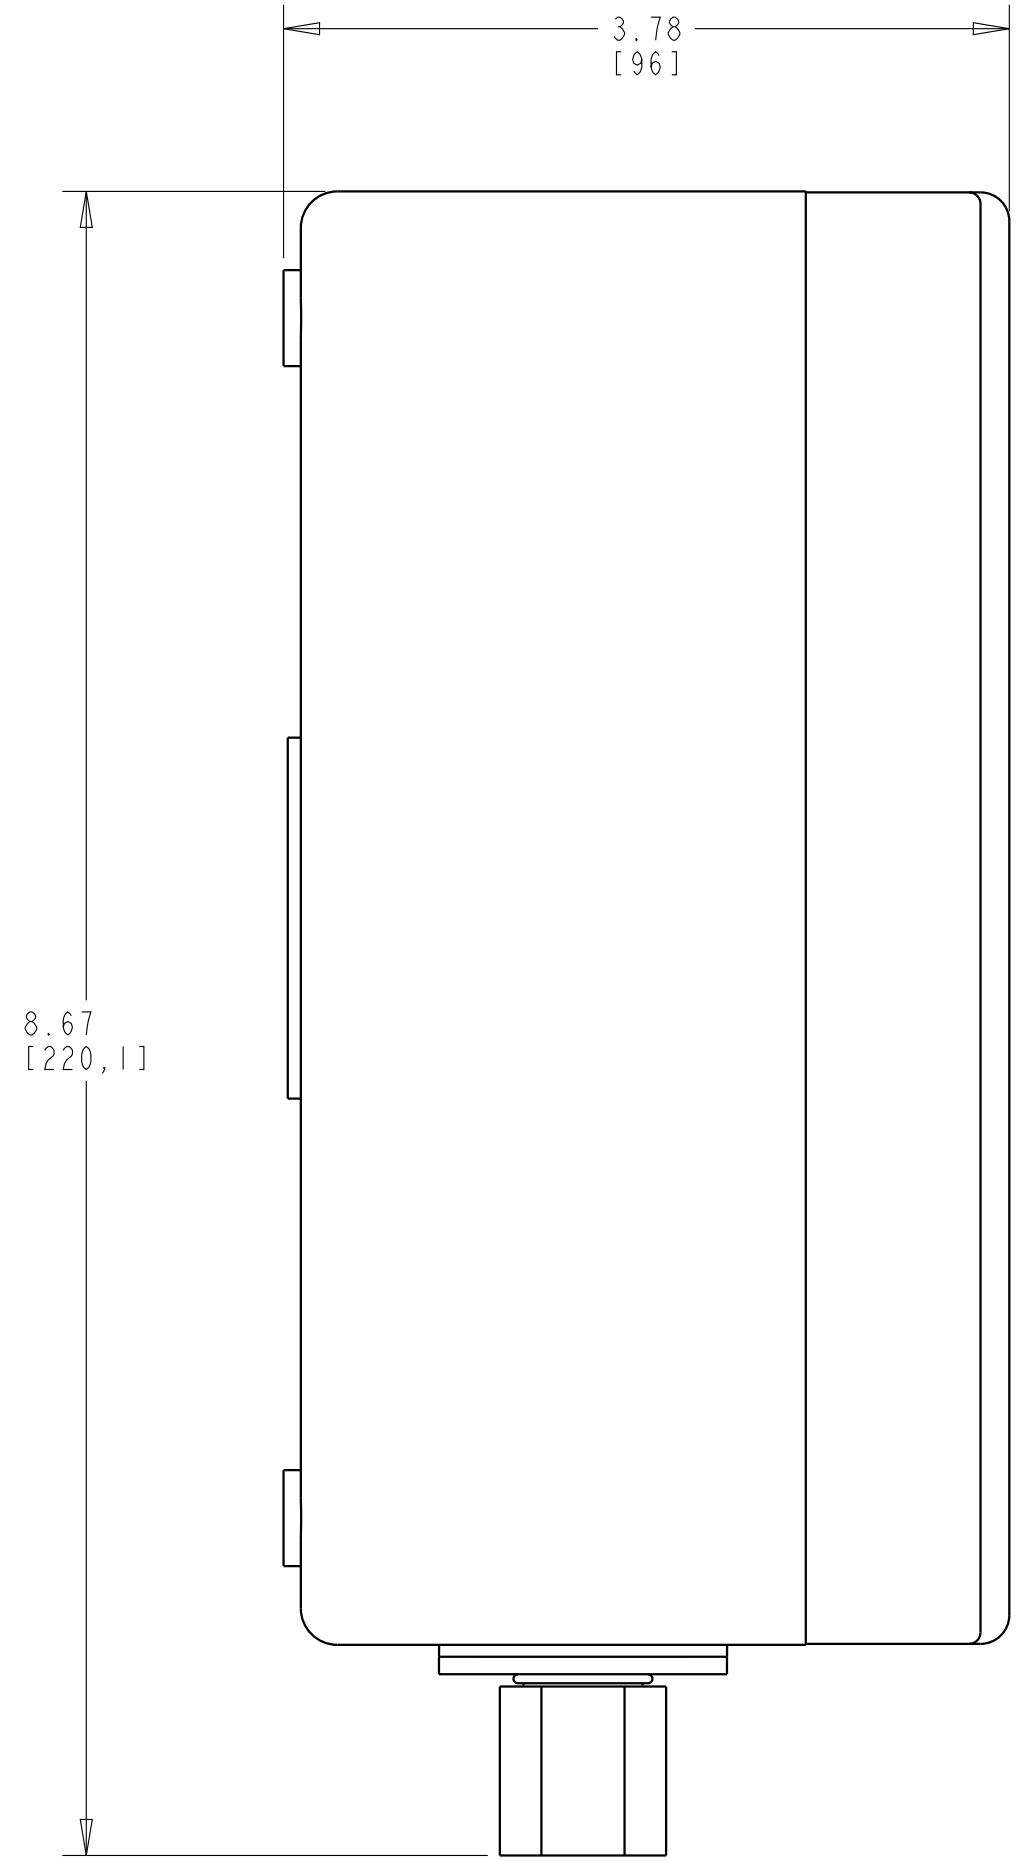

1 2 3 4 5 6 7 8

Approximate dimensions are shown in inches [millimeters].  
 Dimensions are not intended to be used for manufacturing purposes.

<b>Rockwell Automation</b>		CONFIDENTIAL AND PROPRIETARY INFORMATION. THIS DOCUMENT CONTAINS CONFIDENTIAL AND PROPRIETARY INFORMATION OF ROCKWELL AUTOMATION, INC. AND MAY NOT BE USED, COPIED OR DISCLOSED TO OTHERS, EXCEPT WITH THE AUTHORIZED WRITTEN PERMISSION OF ROCKWELL AUTOMATION, INC.	
836-C7J Pressure Control Switch		Sheet 1 Of 1	
Size	Ver	C	
Drawn by:	Date:		