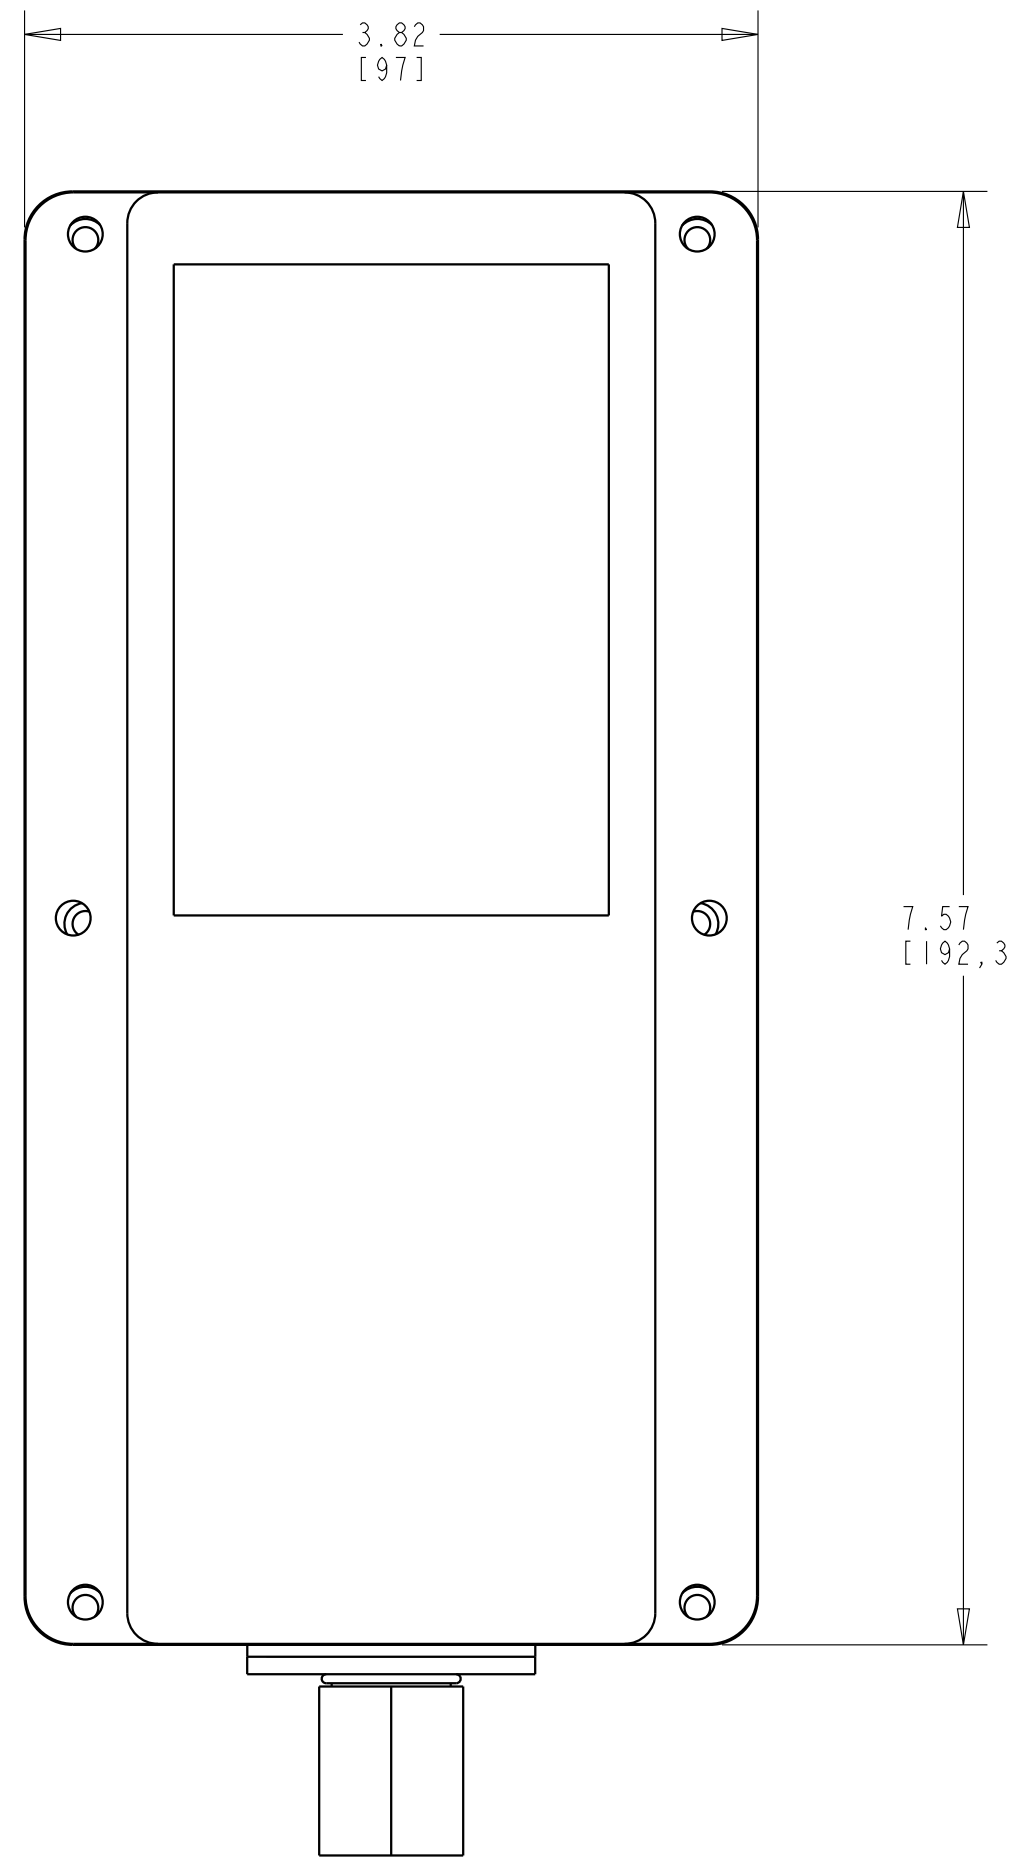

1 2 3 4 5 6 7 8

Approximate dimensions are shown in inches [millimeters].  
 Dimensions are not intended to be used for manufacturing purposes.

<b>Rockwell Automation</b>		CONFIDENTIAL AND PROPRIETARY INFORMATION. THIS DOCUMENT CONTAINS CONFIDENTIAL AND PROPRIETARY INFORMATION OF ROCKWELL AUTOMATION, INC. AND MAY NOT BE USED, COPIED OR DISCLOSED TO OTHERS, EXCEPT WITH THE AUTHORIZED WRITTEN PERMISSION OF ROCKWELL AUTOMATION, INC.	
836-C7J Pressure Control Switch		Sheet 1 Of 1	
Size	Ver	C	
Drawn by:	Date:		