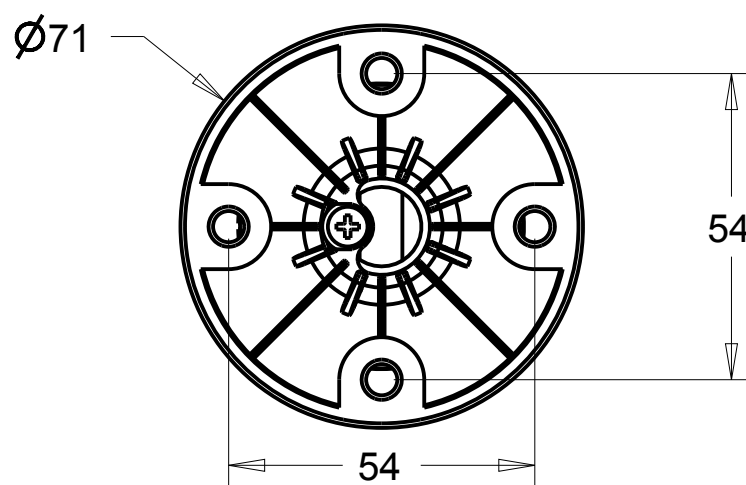

855E-BPM40
40CM POLE MOUNT BASE

ALL DIMENSIONS IN mm