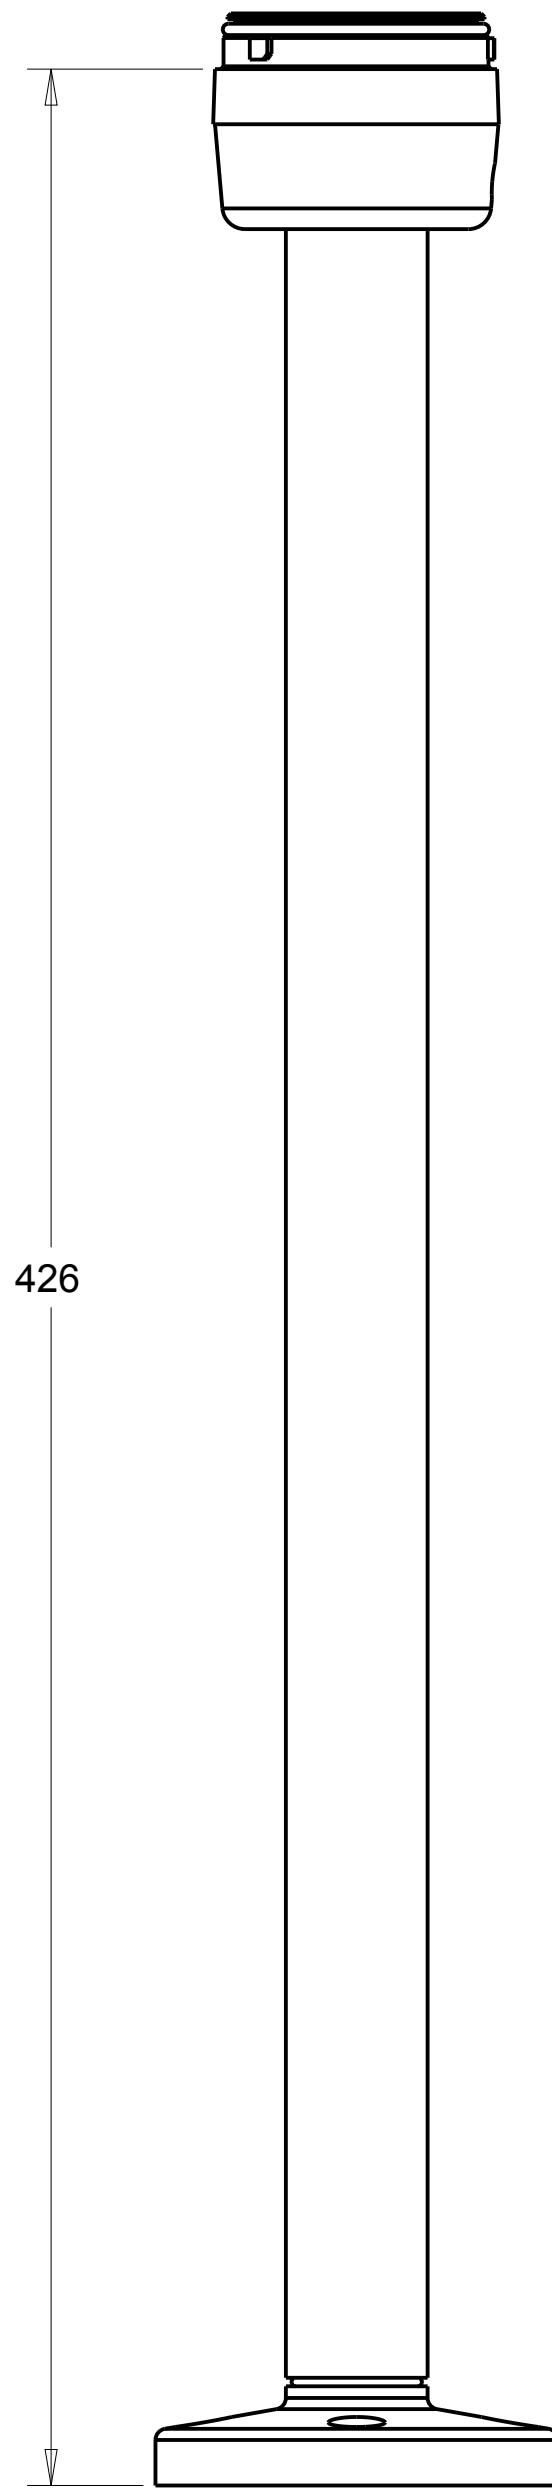

855E-BPM40
40CM POLE MOUNT BASE

ALL DIMENSIONS IN mm