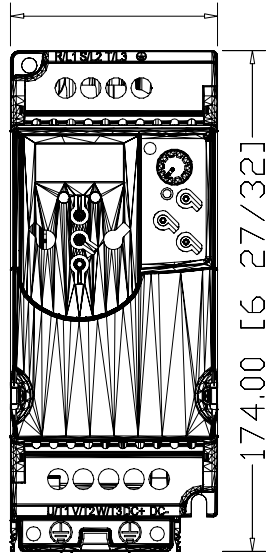

72.00 [2 53/64]

174.00 [6 27/32]

136.00 [5 23/64]

22F-*
PowerFlex 4M AC Drive
Frame size A