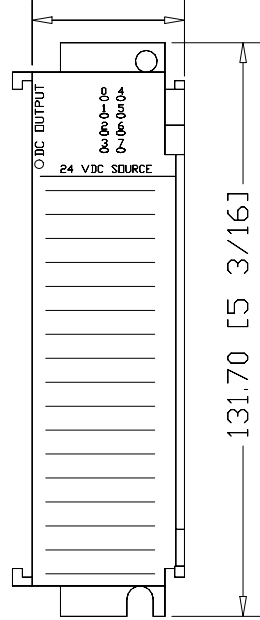

35.00 [1 3/8]

131.70 [5 3/16]

87.00 [3 27/64]

1769-OB8

8 Point High Power
24VDC Output Module