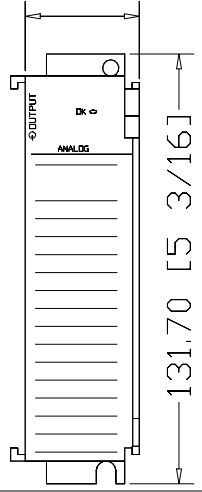

35.00 [1 3/8]

131.70 [5 3/16]

87.00 [3 27/64]

1769-□F4VI  
4 Channel Analog  
Voltage Isolated  
Output Module