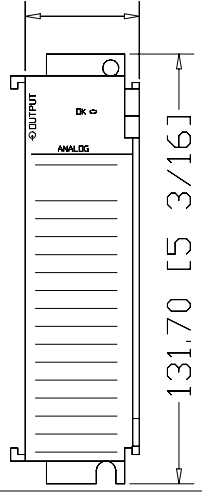

35.00 [1 3/8]

1769-□F8V
8 Channel Analog
Voltage Output Module

87.00 [3 27/64]