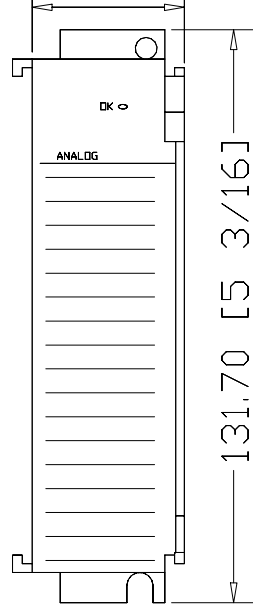

35.00 [1 3/8]

131.70 [5 3/16]

87.00 [3 27/64]

1769-IF16C  
16-Channel Analog  
Current Input Module