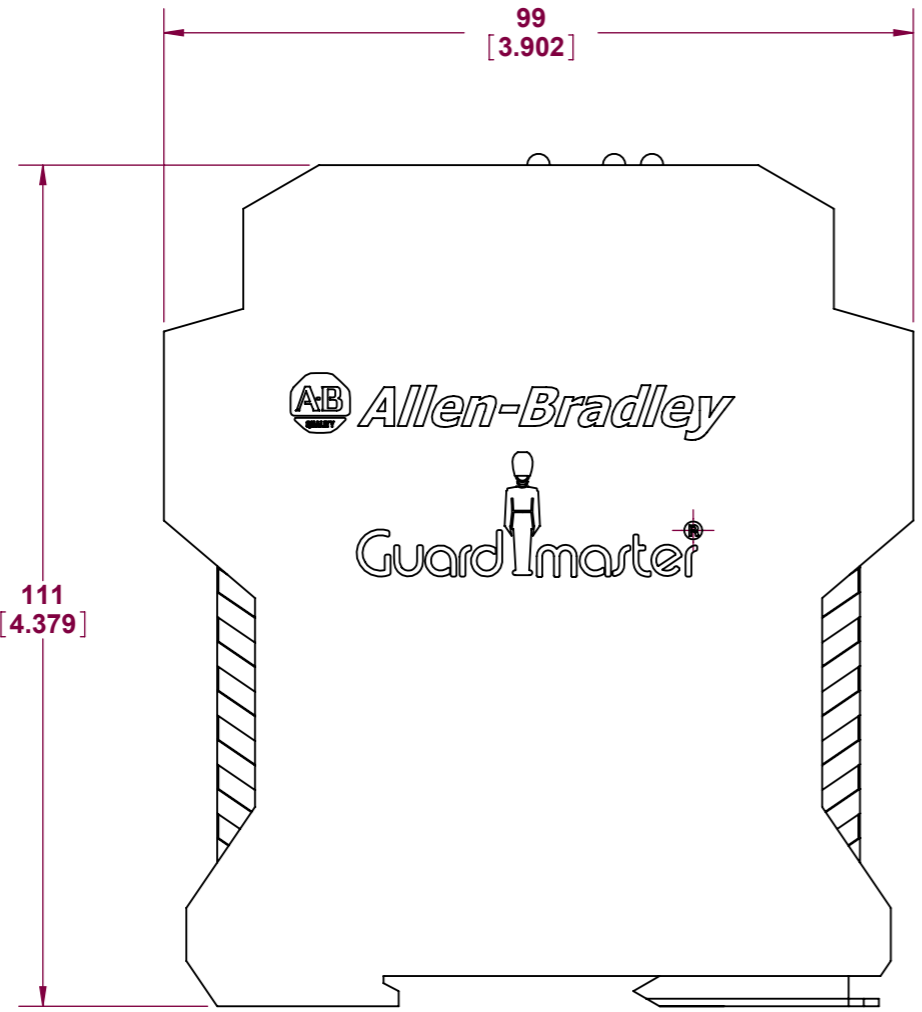

ALL DIMENSIONS ARE REFERENCE ONLY

DO NOT SCALE

ALL DIMENSIONS ARE REFERENCE ONLY

This drawing is the property of Rockwell Automation & may not be used for any other purpose other than that for which it was supplied without the express written authority of Rockwell Automation.

DRG No.
MSR125HP

THIRD ANGLE PROJ.	SCALE
	1:1
MATERIAL	N/A
FINISH	N/A
TITLE	MONITORING SAFETY RELAY

DRAWN	DATE
CHECKED	DATE
APPROVED	DATE

Drawing No.
MSR125HP
Rockwell Automation