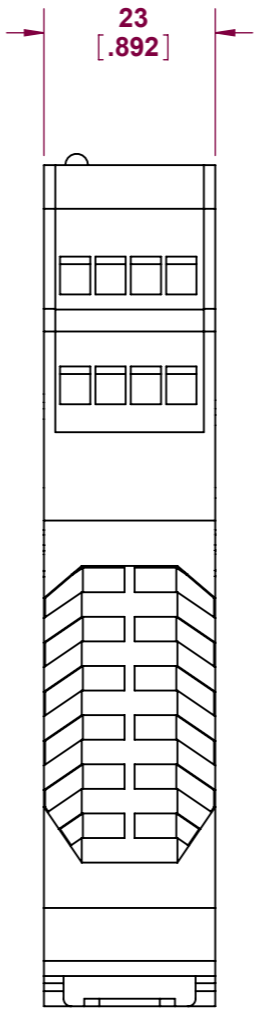

ALL DIMENSIONS ARE REFERENCE ONLY

DO NOT SCALE

ALL DIMENSIONS ARE REFERENCE ONLY

This drawing is the property of Rockwell Automation & may not be used for any other purpose other than that for which it was supplied without the express written authority of Rockwell Automation.

DRG No.
MSR125HP

THIRD ANGLE PROJ.	SCALE
	1:1
MATERIAL	N/A
FINISH	N/A
TITLE	MONITORING SAFETY RELAY

DRAWN	DATE
CHECKED	DATE
APPROVED	DATE

Drawing No.
MSR125HP
Rockwell Automation