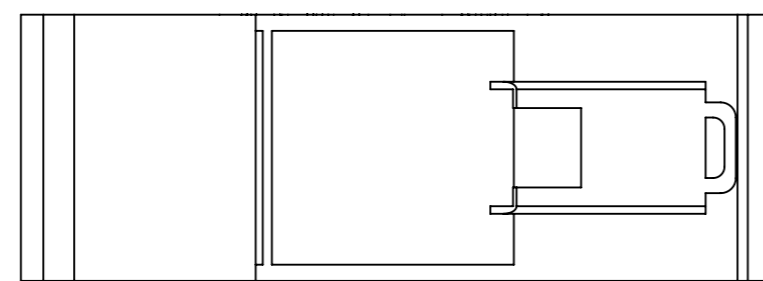

ALL DIMENSIONS ARE REFERENCE ONLY

DO NOT SCALE

ALL DIMENSIONS ARE REFERENCE ONLY

This drawing is the property of Rockwell Automation & may not be used for any other purpose other than that for which it was supplied without the express written authority of Rockwell Automation.

DRG No.
MSR312P

THIRD ANGLE PROJ.	SCALE
	1:1
MATERIAL	N/A
FINISH	N/A
TITLE	MONITORING SAFETY RELAY

DRAWN	DATE
CHECKED	DATE
APPROVED	DATE

Drawing No.
MSR312P
: **Rockwell Automation**