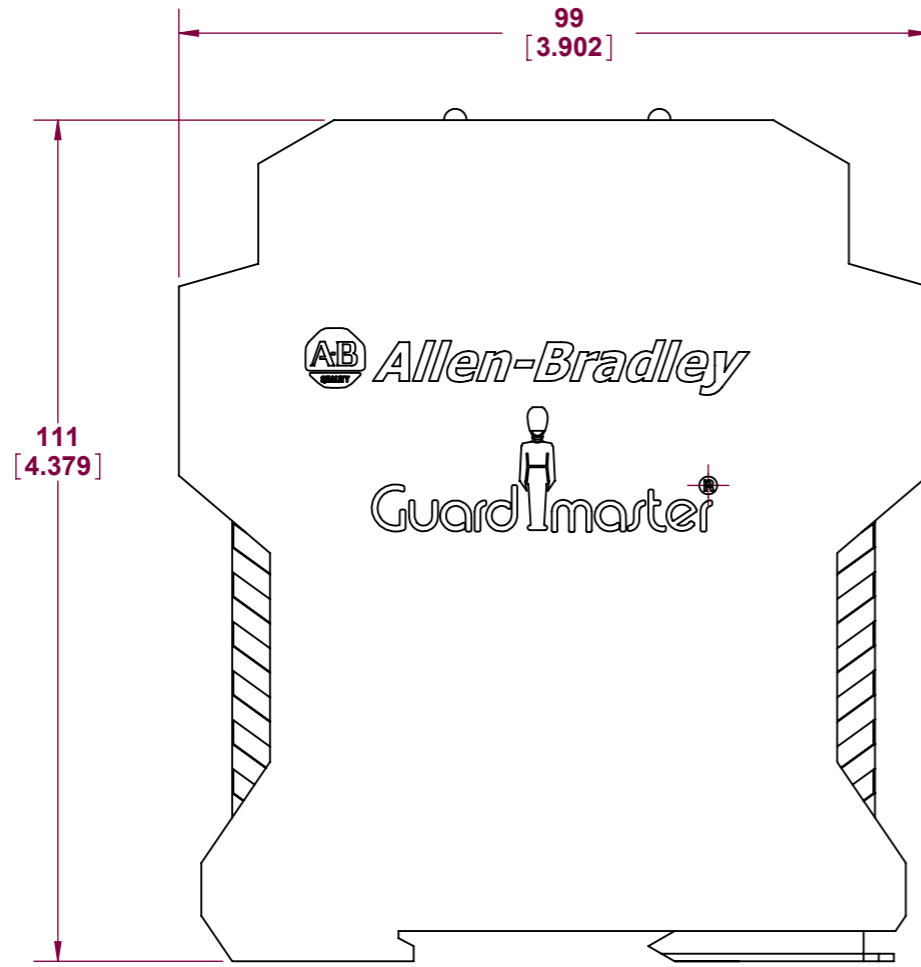

ALL DIMENSIONS ARE REFERENCE ONLY

DO NOT SCALE

ALL DIMENSIONS ARE REFERENCE ONLY

This drawing is the property of Rockwell Automation & may not be used for any other purpose other than that for which it was supplied without the express written authority of Rockwell Automation.

DRG No.
MSR312P

THIRD ANGLE PROJ.	SCALE
	1:1
MATERIAL	N/A
FINISH	N/A
TITLE	MONITORING SAFETY RELAY

DRAWN	DATE
CHECKED	DATE
APPROVED	DATE

Drawing No.
MSR312P
: **Rockwell Automation**