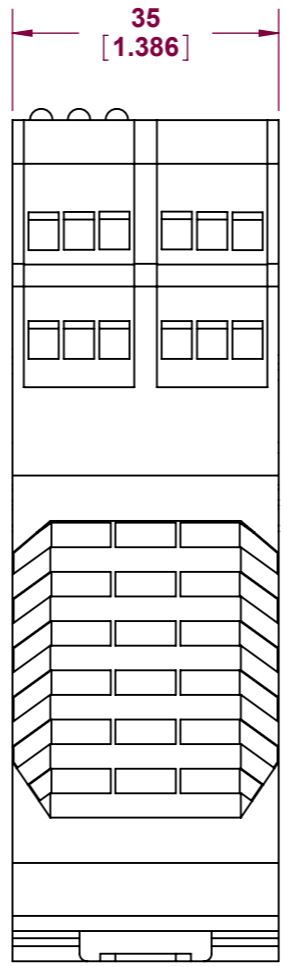

ALL DIMENSIONS ARE REFERENCE ONLY

DO NOT SCALE

ALL DIMENSIONS ARE REFERENCE ONLY

This drawing is the property of Rockwell Automation & may not be used for any other purpose other than that for which it was supplied without the express written authority of Rockwell Automation.

DRG No.
MSR312P

THIRD ANGLE PROJ.	SCALE
	1:1
MATERIAL	N/A
FINISH	N/A
TITLE	MONITORING SAFETY RELAY

DRAWN	DATE
CHECKED	DATE
APPROVED	DATE

Drawing No.
MSR312P
: **Rockwell Automation**