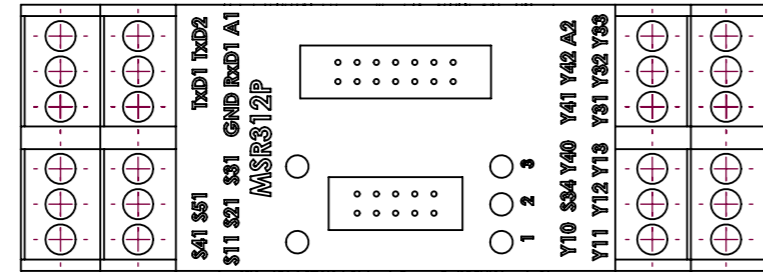

ALL DIMENSIONS ARE REFERENCE ONLY

DO NOT SCALE

ALL DIMENSIONS ARE REFERENCE ONLY

This drawing is the property of Rockwell Automation & may not be used for any other purpose other than that for which it was supplied without the express written authority of Rockwell Automation.

DRG No.
MSR312P

THIRD ANGLE PROJ.	SCALE
	1:1
MATERIAL	N/A
FINISH	N/A
TITLE	MONITORING SAFETY RELAY

DRAWN	DATE
CHECKED	DATE
APPROVED	DATE

Drawing No.
MSR312P
: **Rockwell Automation**