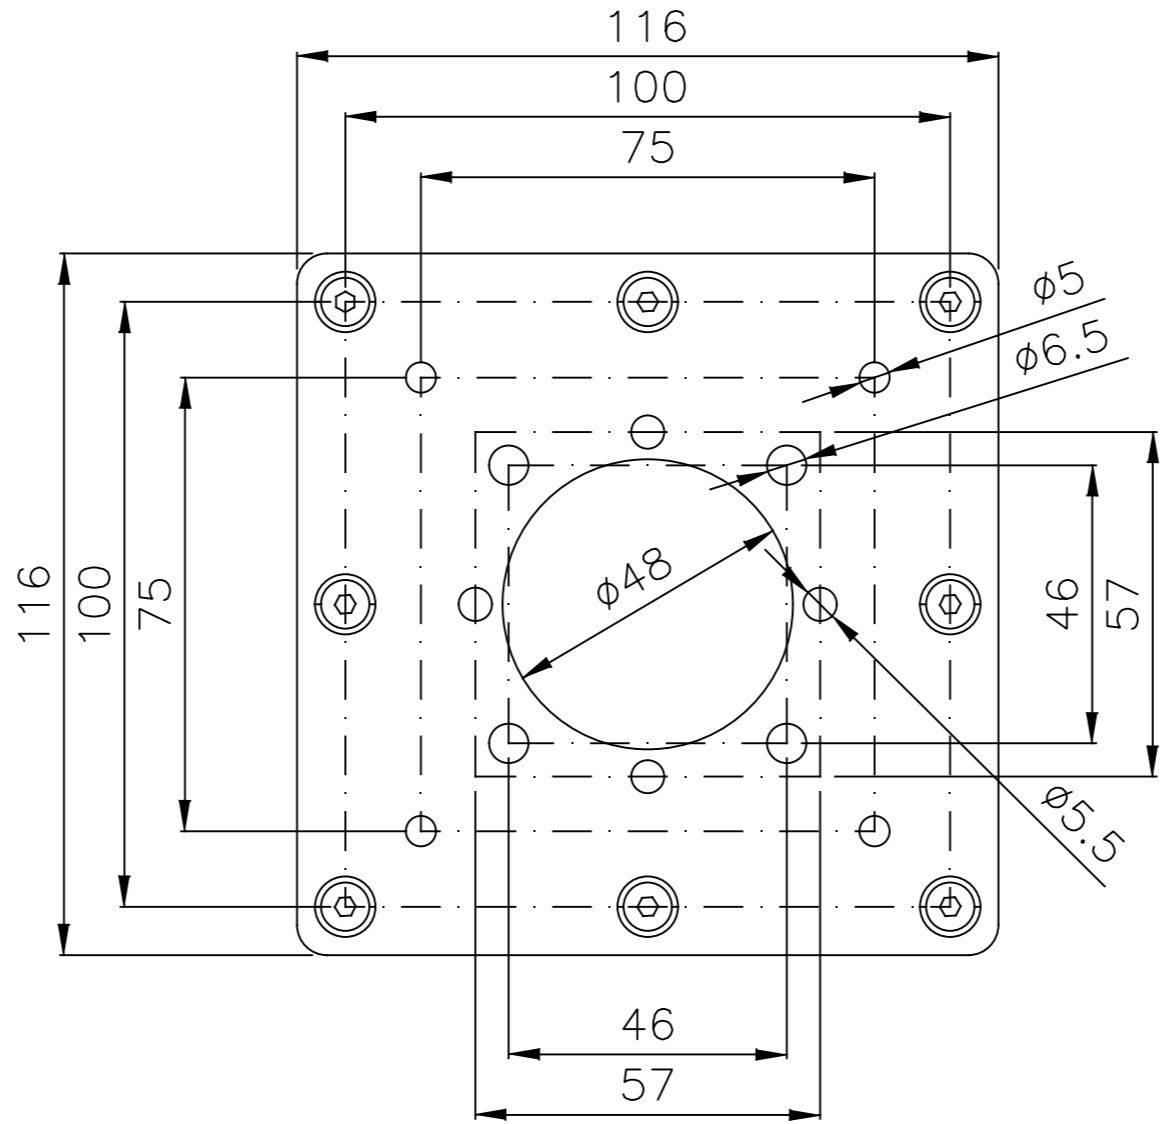

ASEM 6300PA-240BCVMPDNAN-xxxxxxxxxxxx-xxxxxSC

REAR VESA ADAPTER