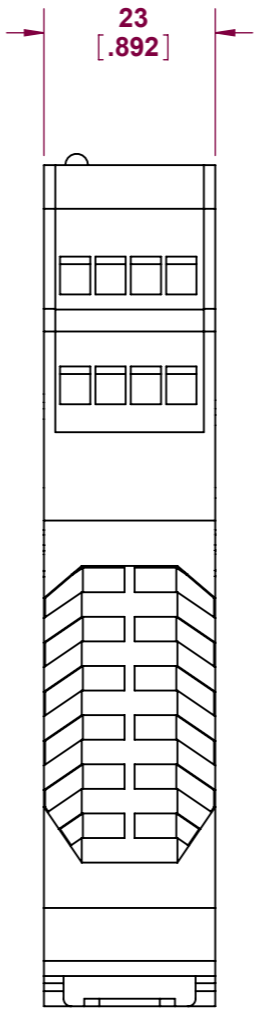

ALL DIMENSIONS ARE REFERENCE ONLY

DO NOT SCALE

ALL DIMENSIONS ARE REFERENCE ONLY

This drawing is the property of Rockwell Automation & may not be used for any other purpose other than that for which it was supplied without the express written authority of Rockwell Automation.

DRG No.
MSR125H

THIRD ANGLE PROJ.	SCALE
	1:1
MATERIAL	N/A
FINISH	N/A
TITLE	MONITORING SAFETY RELAY

DRAWN	DATE
CHECKED	DATE
APPROVED	DATE

Drawing No.
MSR125H
:
Rockwell Automation