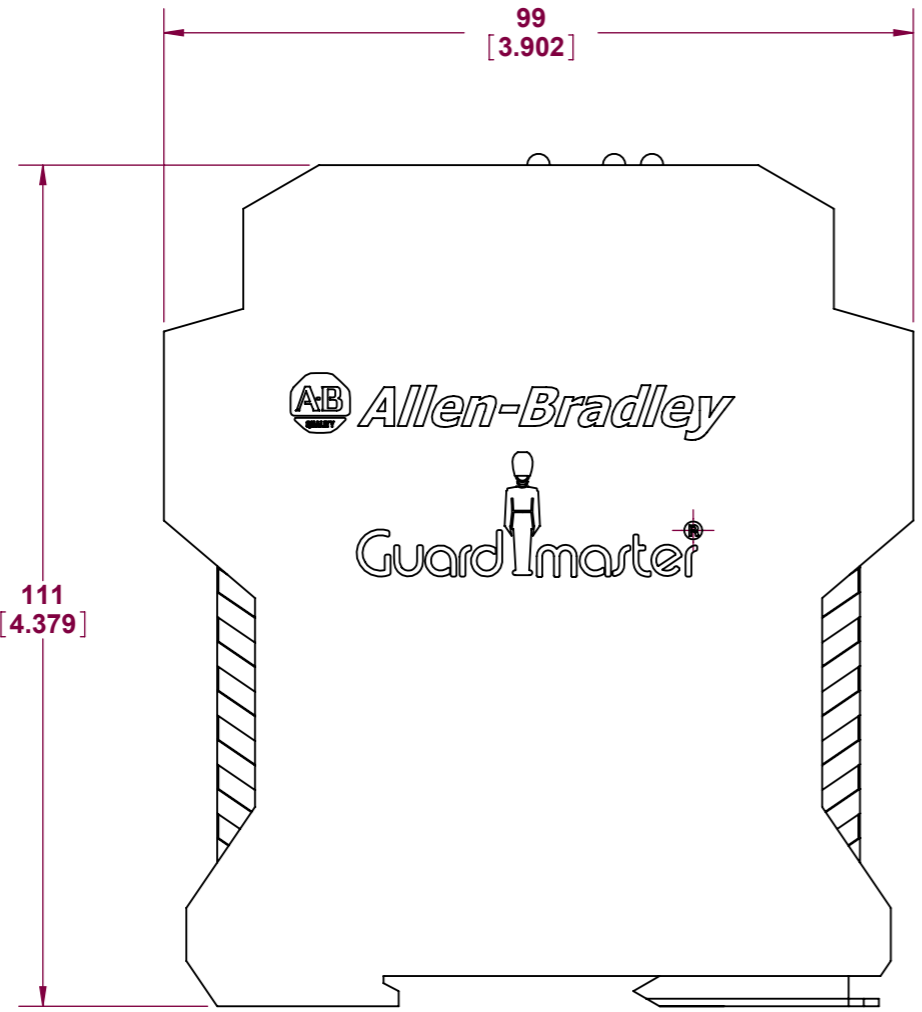

ALL DIMENSIONS ARE REFERENCE ONLY

DO NOT SCALE

ALL DIMENSIONS ARE REFERENCE ONLY

This drawing is the property of Rockwell Automation & may not be used for any other purpose other than that for which it was supplied without the express written authority of Rockwell Automation.

DRG No.
MSR125H

THIRD ANGLE PROJ.	SCALE
	1:1
MATERIAL	N/A
FINISH	N/A
TITLE	MONITORING SAFETY RELAY

DRAWN	DATE
CHECKED	DATE
APPROVED	DATE

Drawing No.
MSR125H
:
Rockwell Automation