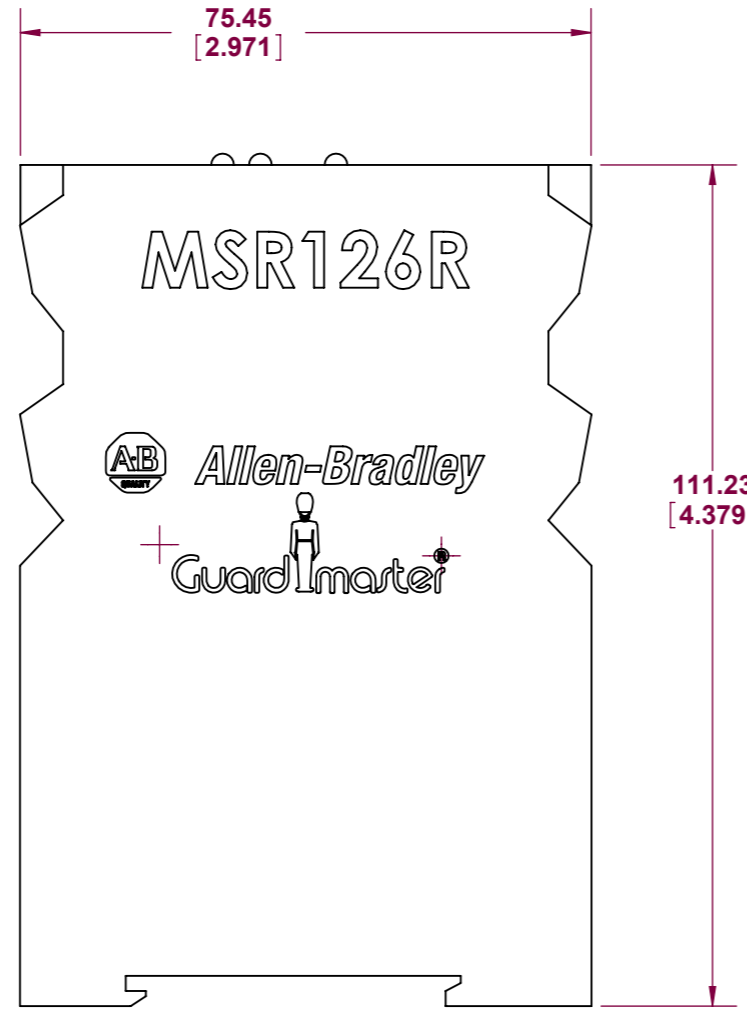

This drawing is the property of Rockwell Automation & may not be used for any other purpose other than that for which it was supplied without the express written authority of Rockwell Automation.

DRG No.
MSR126R

THIRD ANGLE PROJ. SCALE 1:1

MATERIAL N/A

FINISH N/A

TITLE MONITORING SAFETY RELAY

DRAWN	DATE
CHECKED	DATE
APPROVED	DATE

Drawing No.
MSR126R
Rockwell Automation