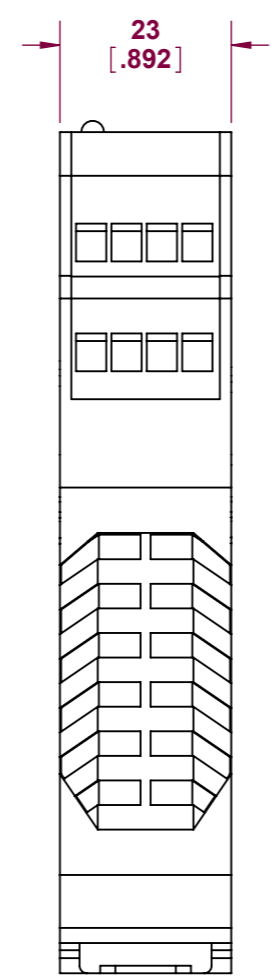

ALL DIMENSIONS ARE REFERENCE ONLY

DO NOT SCALE

ALL DIMENSIONS ARE REFERENCE ONLY

This drawing is the property of Rockwell Automation & may not be used for any other purpose other than that for which it was supplied without the express written authority of Rockwell Automation.

DRG No.
MSR127T

THIRD ANGLE PROJ.	SCALE
	1:1
MATERIAL	N/A
FINISH	N/A
TITLE	MONITORING SAFETY RELAY

DRAWN	DATE
CHECKED	DATE
APPROVED	DATE

Drawing No.
MSR127T
Rockwell Automation