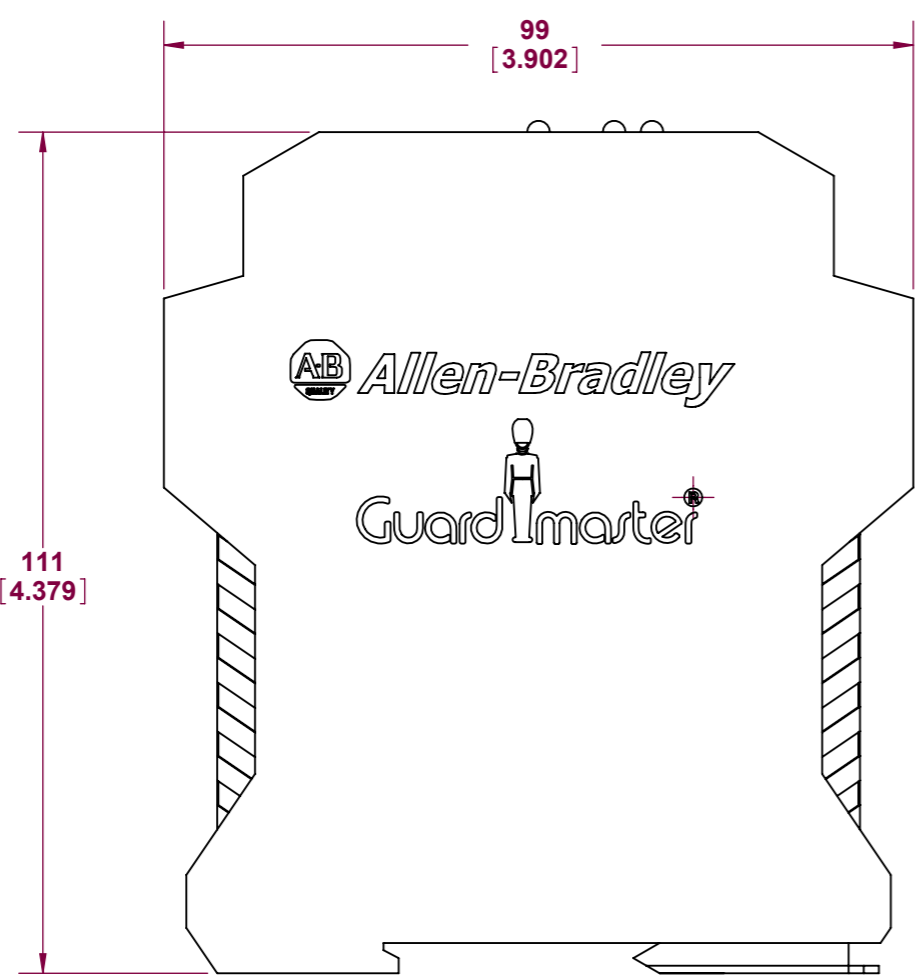

ALL DIMENSIONS ARE REFERENCE ONLY

DO NOT SCALE

ALL DIMENSIONS ARE REFERENCE ONLY

This drawing is the property of Rockwell Automation & may not be used for any other purpose other than that for which it was supplied without the express written authority of Rockwell Automation.

DRG No.
MSR127T

THIRD ANGLE PROJ.	SCALE
	1:1
MATERIAL	N/A
FINISH	N/A
TITLE	MONITORING SAFETY RELAY

DRAWN	DATE
CHECKED	DATE
APPROVED	DATE

Drawing No.
MSR127T
Rockwell Automation