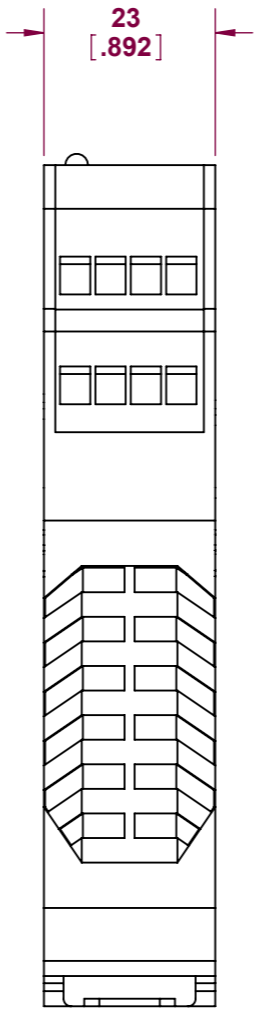

ALL DIMENSIONS ARE REFERENCE ONLY

DO NOT SCALE

ALL DIMENSIONS ARE REFERENCE ONLY

This drawing is the property of Rockwell Automation & may not be used for any other purpose other than that for which it was supplied without the express written authority of Rockwell Automation.

DRG No.
MSR132E

THIRD ANGLE PROJ.	SCALE
	1:1
MATERIAL	N/A
FINISH	N/A
TITLE	MONITORING SAFETY RELAY

DRAWN	DATE
CHECKED	DATE
APPROVED	DATE

Drawing No.
MSR132E
Rockwell Automation