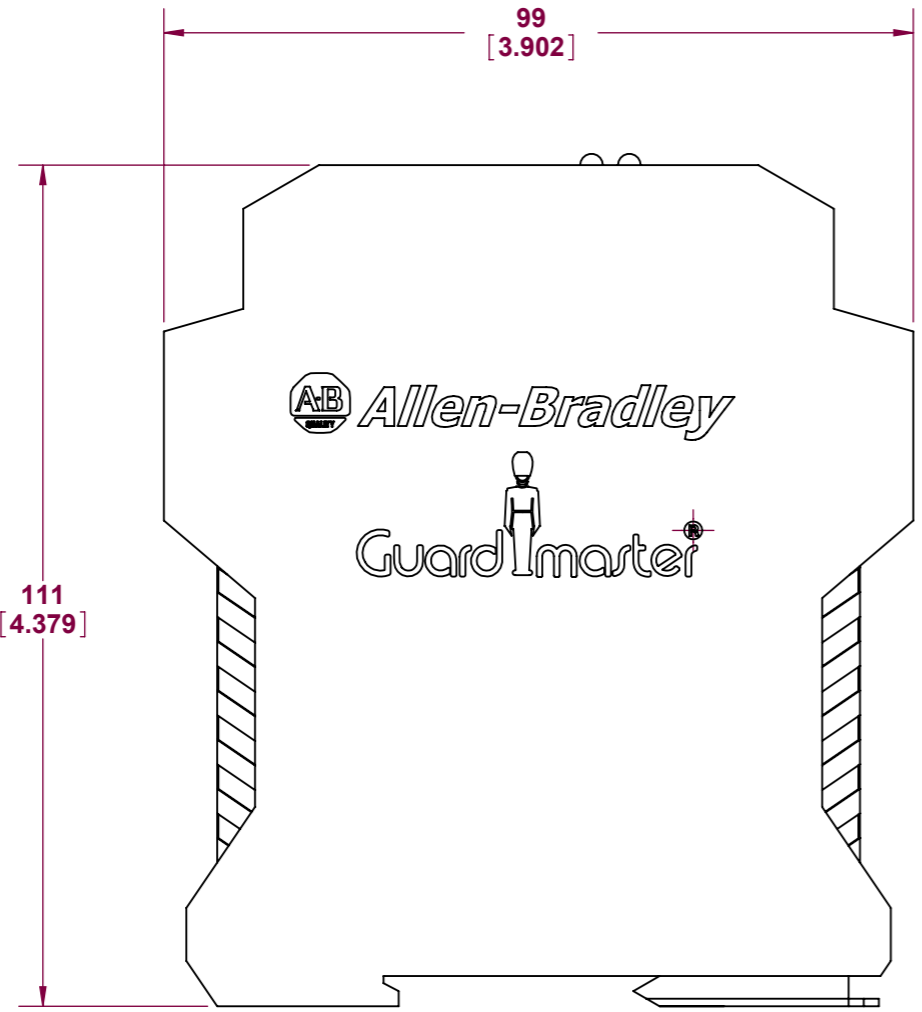

ALL DIMENSIONS ARE REFERENCE ONLY

DO NOT SCALE

ALL DIMENSIONS ARE REFERENCE ONLY

This drawing is the property of Rockwell Automation & may not be used for any other purpose other than that for which it was supplied without the express written authority of Rockwell Automation.

DRG No.
MSR132E

THIRD ANGLE PROJ.	SCALE
	1:1
MATERIAL	N/A
FINISH	N/A
TITLE	MONITORING SAFETY RELAY

DRAWN	DATE
CHECKED	DATE
APPROVED	DATE

Drawing No.
MSR132E
Rockwell Automation