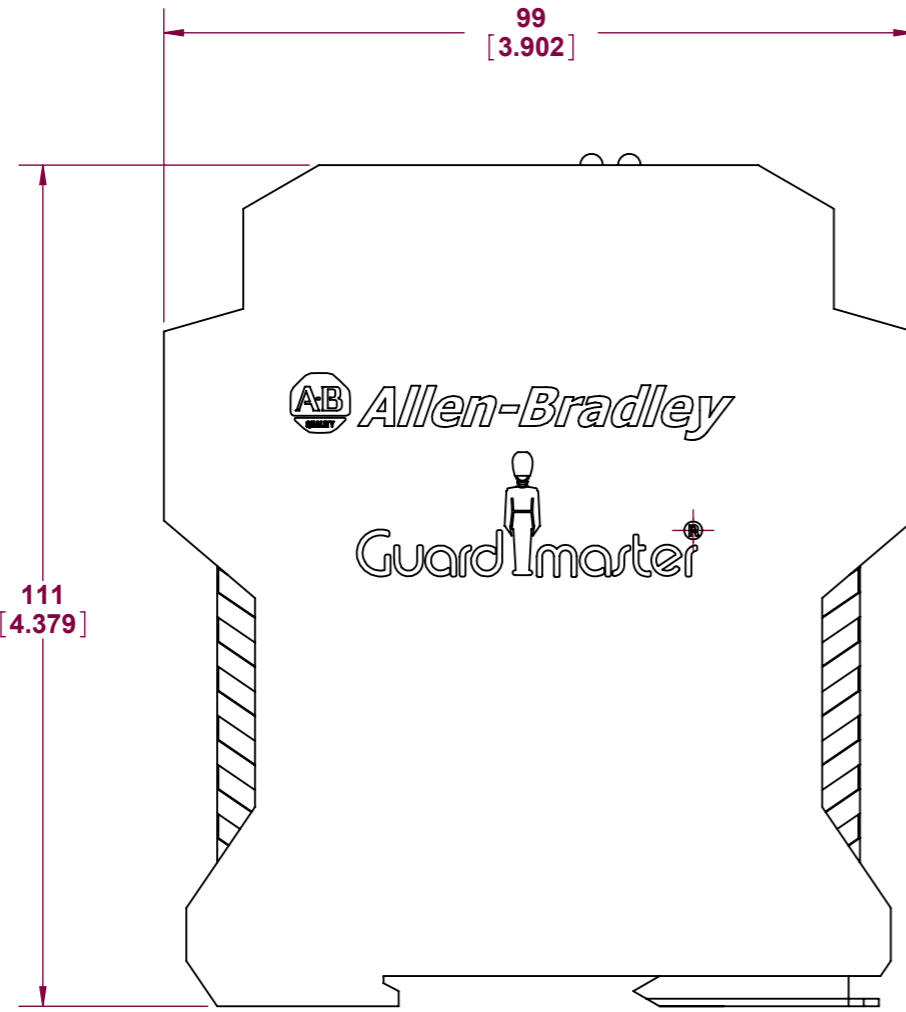

ALL DIMENSIONS ARE REFERENCE ONLY

DO NOT SCALE

ALL DIMENSIONS ARE REFERENCE ONLY

This drawing is the property of Rockwell Automation & may not be used for any other purpose other than that for which it was supplied without the express written authority of Rockwell Automation.

DRG No.
MSR132EDP

THIRD ANGLE PROJ.	SCALE
	1:1
MATERIAL	N/A
FINISH	N/A
TITLE	MONITORING SAFETY RELAY

DRAWN	DATE
CHECKED	DATE
APPROVED	DATE

Drawing No.
MSR132EDP
Rockwell Automation