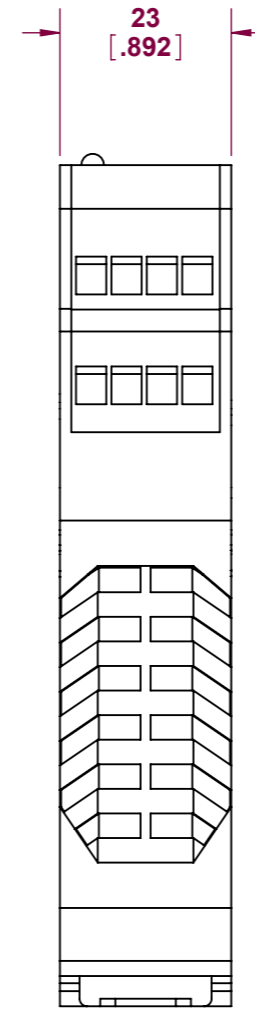

ALL DIMENSIONS ARE REFERENCE ONLY

DO NOT SCALE

ALL DIMENSIONS ARE REFERENCE ONLY

This drawing is the property of Rockwell Automation & may not be used for any other purpose other than that for which it was supplied without the express written authority of Rockwell Automation.

DRG No.
MSR132EDP

THIRD ANGLE PROJ.	SCALE
	1:1
MATERIAL	N/A
FINISH	N/A
TITLE	MONITORING SAFETY RELAY

DRAWN	DATE
CHECKED	DATE
APPROVED	DATE

Drawing No.
MSR132EDP
Rockwell Automation