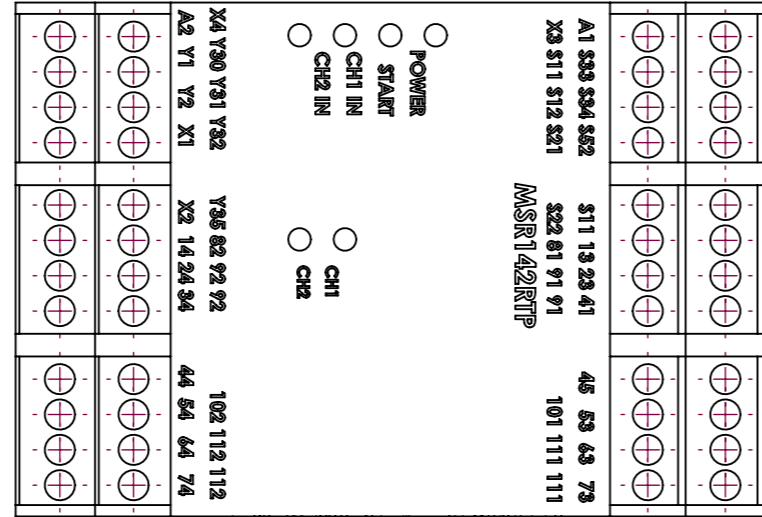

ALL DIMENSIONS ARE REFERENCE ONLY DO NOT SCALE ALL DIMENSIONS ARE REFERENCE ONLY

This drawing is the property of Rockwell Automation & may not be used for any other purpose other than that for which it was supplied without the express written authority of Rockwell Automation.

DRG No.
MSR142RTP

THIRD ANGLE PROJ.	SCALE
	1:1
MATERIAL	N/A
FINISH	N/A
TITLE	MONITORING SAFETY RELAY

DRAWN	DATE
CHECKED	DATE
APPROVED	DATE

Drawing No.
MSR142RTP
Rockwell Automation