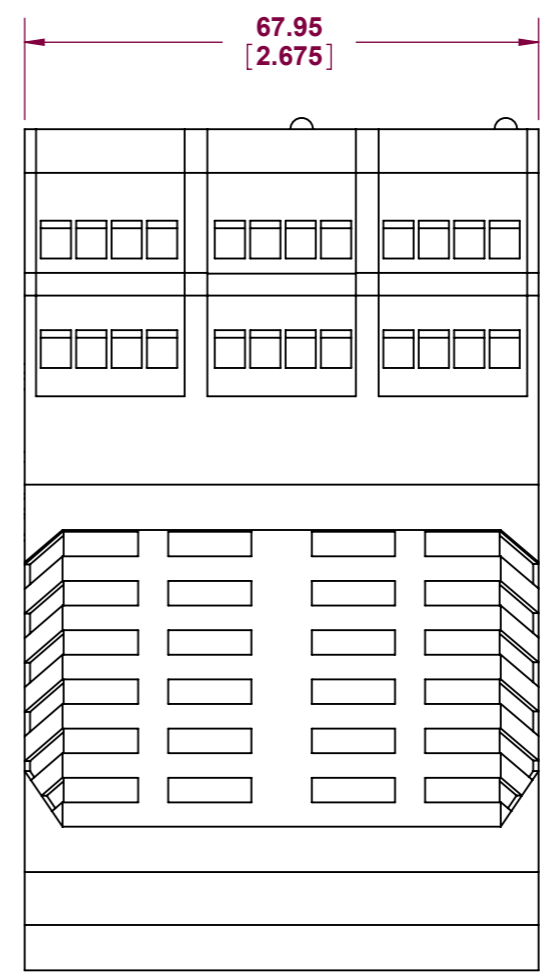

ALL DIMENSIONS ARE REFERENCE ONLY DO NOT SCALE ALL DIMENSIONS ARE REFERENCE ONLY

This drawing is the property of Rockwell Automation & may not be used for any other purpose other than that for which it was supplied without the express written authority of Rockwell Automation.

DRG No.
MSR142RTP

THIRD ANGLE PROJ.	SCALE
	1:1
MATERIAL	N/A
FINISH	N/A
TITLE	MONITORING SAFETY RELAY

DRAWN	DATE
CHECKED	DATE
APPROVED	DATE

Drawing No.
MSR142RTP
Rockwell Automation