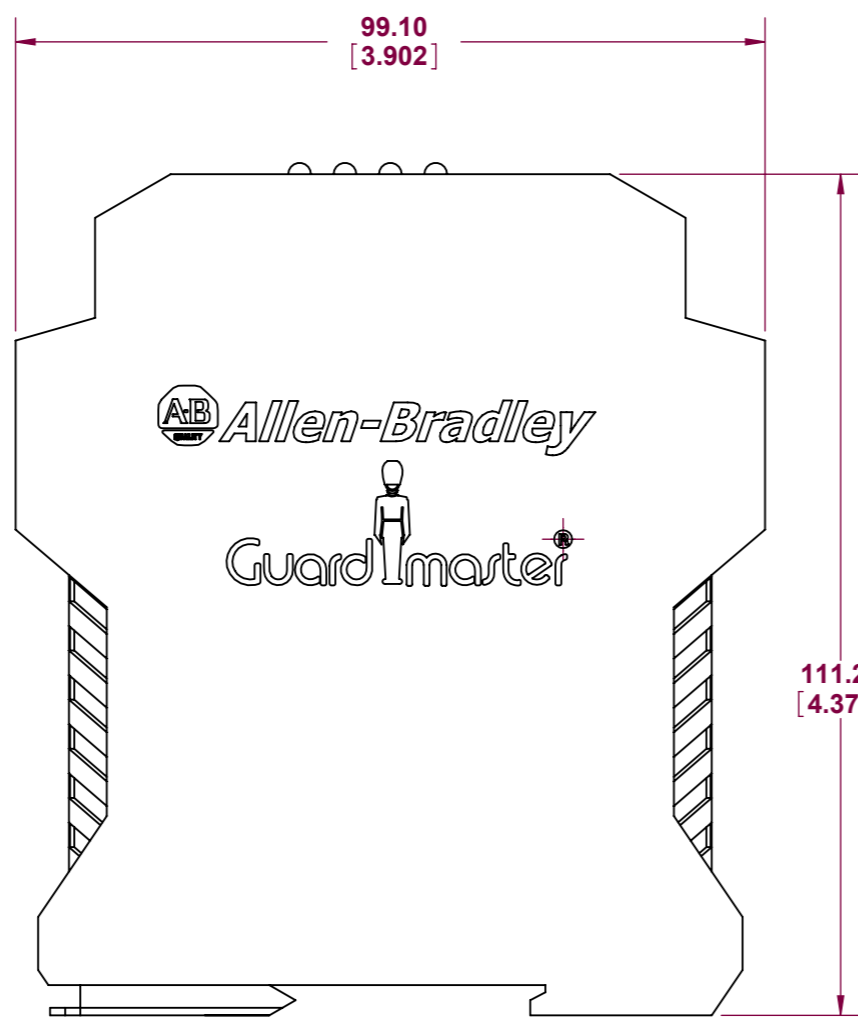

ALL DIMENSIONS ARE REFERENCE ONLY DO NOT SCALE ALL DIMENSIONS ARE REFERENCE ONLY

This drawing is the property of Rockwell Automation & may not be used for any other purpose other than that for which it was supplied without the express written authority of Rockwell Automation.

DRG No.
MSR142RTP

THIRD ANGLE PROJ.	SCALE
	1:1
MATERIAL	N/A
FINISH	N/A
TITLE	MONITORING SAFETY RELAY

DRAWN	DATE
CHECKED	DATE
APPROVED	DATE

Drawing No.
MSR142RTP
Rockwell Automation