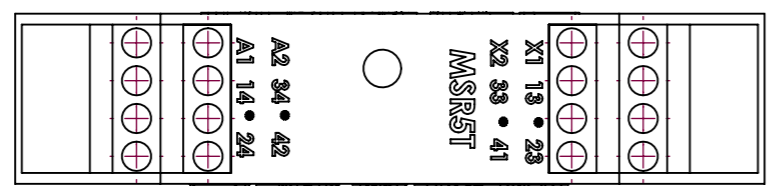

ALL DIMENSIONS ARE REFERENCE ONLY

DO NOT SCALE

ALL DIMENSIONS ARE REFERENCE ONLY

This drawing is the property of Rockwell Automation & may not be used for any other purpose other than that for which it was supplied without the express written authority of Rockwell Automation.

DRG No.
MSR5T

THIRD ANGLE PROJ.	SCALE 1:1
MATERIAL	N/A
FINISH	N/A
TITLE	MONITORING SAFETY RELAY

DRAWN	DATE
CHECKED	DATE
APPROVED	DATE

Drawing No.
MSR5T
Rockwell Automation