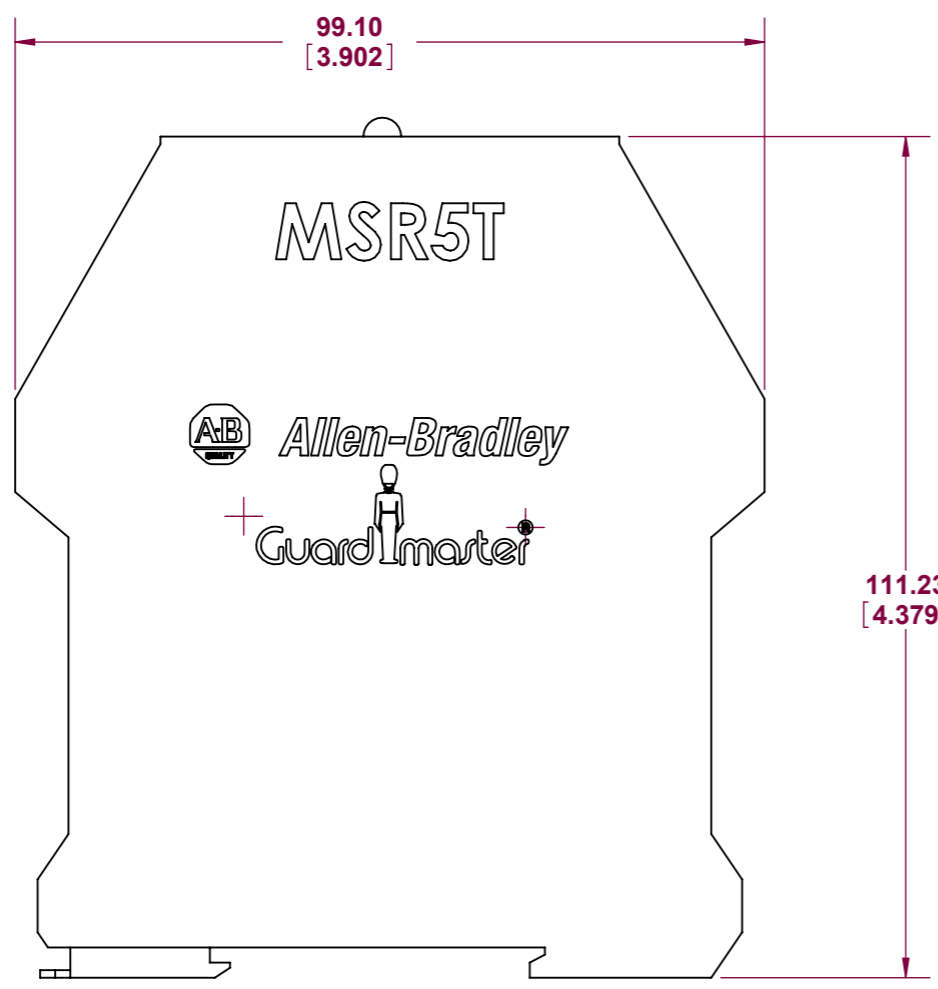

ALL DIMENSIONS ARE REFERENCE ONLY

DO NOT SCALE

ALL DIMENSIONS ARE REFERENCE ONLY

This drawing is the property of Rockwell Automation & may not be used for any other purpose other than that for which it was supplied without the express written authority of Rockwell Automation.

DRG No.
MSR5T

THIRD ANGLE PROJ.	SCALE 1:1
MATERIAL	N/A
FINISH	N/A
TITLE	MONITORING SAFETY RELAY

DRAWN	DATE
CHECKED	DATE
APPROVED	DATE

Drawing No.
MSR5T
Rockwell Automation