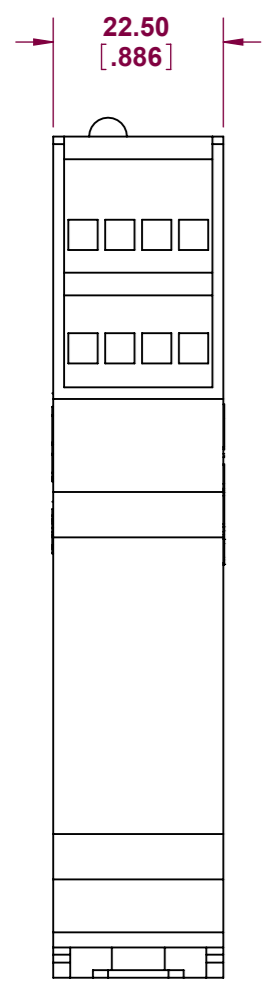

ALL DIMENSIONS ARE REFERENCE ONLY

DO NOT SCALE

ALL DIMENSIONS ARE REFERENCE ONLY

This drawing is the property of Rockwell Automation & may not be used for any other purpose other than that for which it was supplied without the express written authority of Rockwell Automation.

DRG No.
MSR5T

THIRD ANGLE PROJ.	SCALE 1:1
MATERIAL	N/A
FINISH	N/A
TITLE	MONITORING SAFETY RELAY

DRAWN	DATE
CHECKED	DATE
APPROVED	DATE

Drawing No.
MSR5T
Rockwell Automation