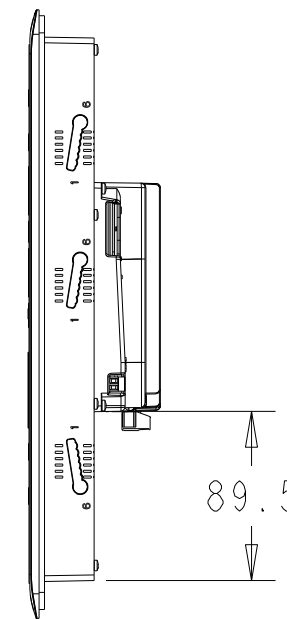

Panel View Plus 7 Performance Model, 15 Inch Display, Keypad with touch screen
 NOTE: All Dimensions in mm

SCALE 0.250