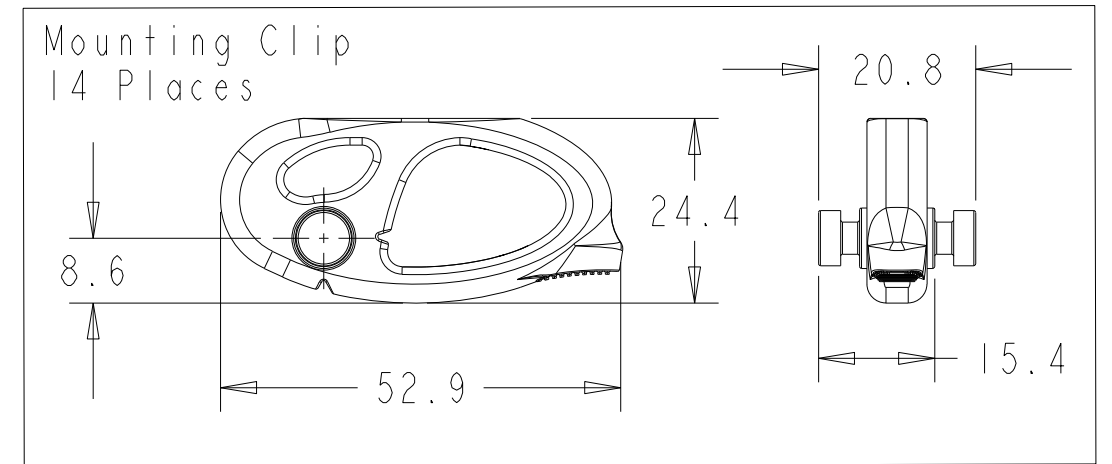

Panel View Plus 7 Performance Model, 15 Inch Display, Keypad with touch screen
 NOTE: All Dimensions in mm

SCALE 0.250