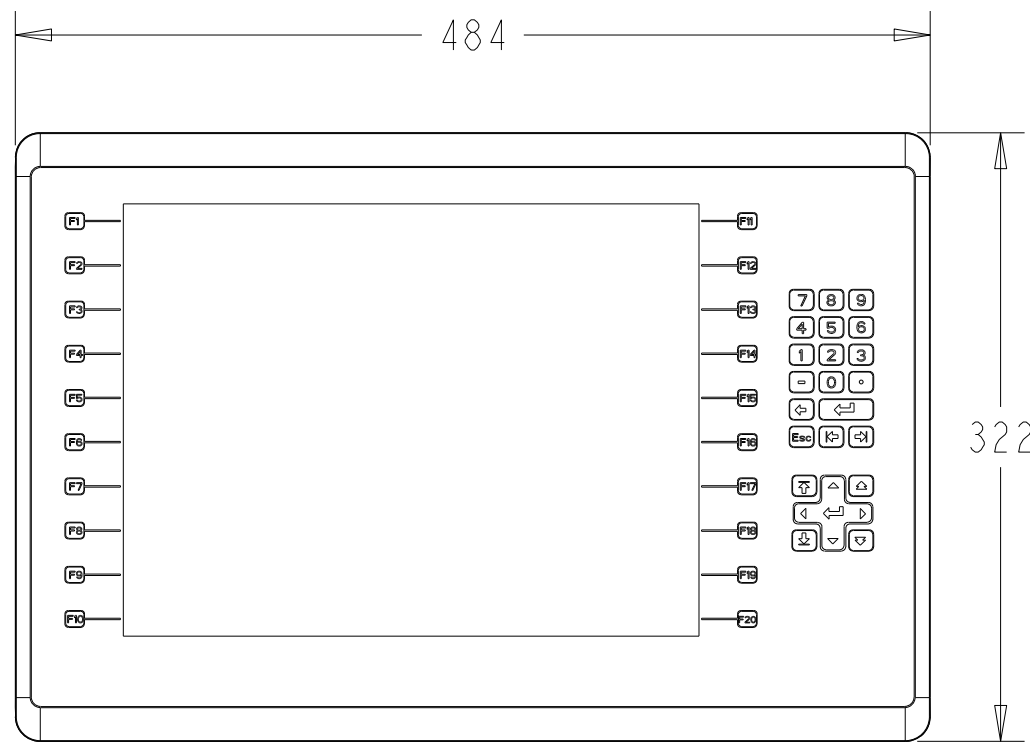

Panel View Plus 7 Performance Model, 15 Inch Display, Keypad with touch screen
 NOTE: All Dimensions in mm

SCALE 0.250