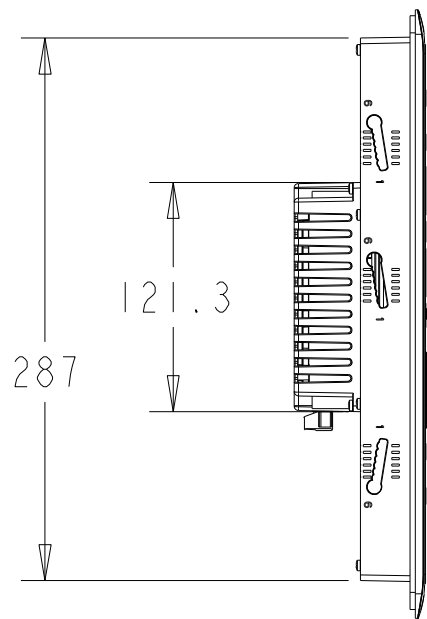

Panel View Plus 7 Performance Model, 15 Inch Display, Keypad with touch screen
 NOTE: All Dimensions in mm

SCALE 0.250