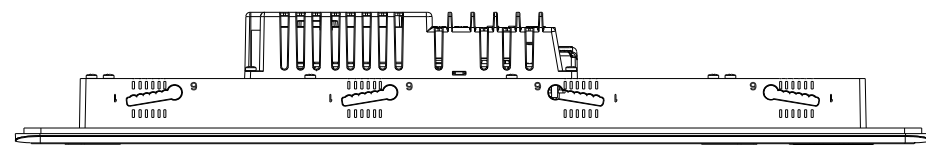

Panel View Plus 7 Performance Model, 15 Inch Display, Keypad with touch screen
 NOTE: All Dimensions in mm

SCALE 0.250