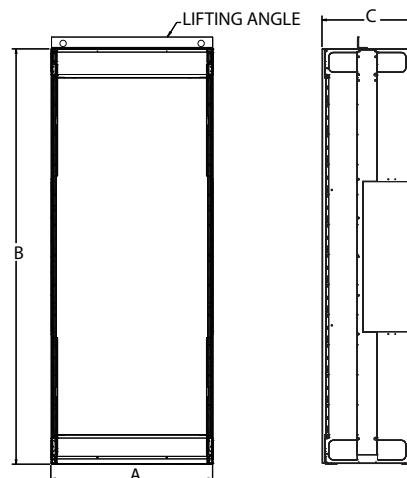

**Enclosed Type Line-Connected Controllers**

Figure 1 — Wall-Mount

Figure 2 — Wall-Mount

Figure 3 — Floor-Mount

Figure 4 — Floor-Mount

Controller Rating [A]	Bulletin	With Option	Dimension Figure No.	Dimensions in inches (mm)					
				A (Width)	B (Height)	C (Depth)	D (Mtg. Dim.)	E (Mtg. Dim.)	F (Mtg. Dim.)
<b>SMC-3 Non-Combination Controller</b>									
3...37	150	—	1	8 (203)	12 (305)	6 (152)	2.44 (62)	10.43 (265)	3.0 (76)
		6P		12 (305)	12 (305)	6 (152)	2.41 (61)	10.43 (265)	7.0 (178)
43...85	150	—	1	8 (203)	14 (356)	8 (203)	2.44 (62)	12.40 (315)	3.0 (76)
		6P		16 (406)	14 (356)	8 (203)	4.38 (111)	12.40 (315)	7.0 (178)
108...135	150	Any	1	24 (610)	30 (762)	12 (305)	0.75 (19)	28.5 (724)	22.5 (572)
201...251	150	—	1	30 (762)	38 (965)	14 (356)	0.75 (19)	36.5 (927)	28.5 (724)
	150, 150B	BP,NB,NI,6P		36 (914)	51 (1295)	14 (356)	0.75 (19)	49.5 (1257)	34.5 (876)
317...361	150	Any	1	36 (914)	51 (1295)	14 (356)	0.75 (19)	49.5 (1257)	34.5 (876)
		—		36 (914)	51 (1295)	14 (356)	0.75 (19)	49.5 (1257)	34.5 (876)
	150B	NI, 6P		36 (914)	51 (1295)	14 (356)	0.75 (19)	49.5 (1257)	34.5 (876)
		BP,NI, 6P		36 (914)	60 (1524)	14 (356)	0.75 (19)	58.5 (1486)	34.5 (876)
480	150	—	1	36 (914)	51 (1295)	14 (356)	0.75 (19)	49.5 (1257)	34.5 (876)
	150, 150B	BP,NB,NI,6P		36 (914)	60 (1524)	14 (356)	0.75 (19)	58.5 (1486)	34.5 (876)