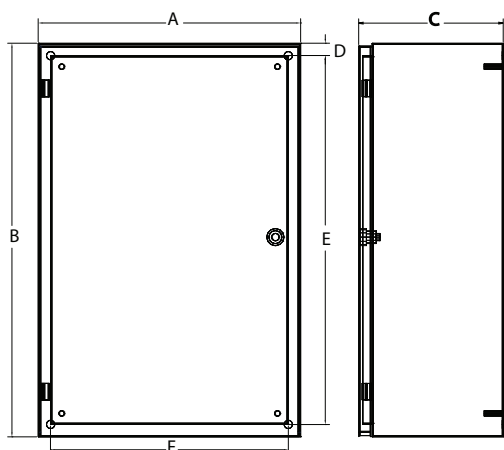

**Enclosed Type Line-Connected Controllers**

Figure 1 — Wall-Mount

Figure 2 — Wall-Mount

Figure 3 — Floor-Mount

Figure 4 — Floor-Mount

Controller Rating [A]	Bulletin	With Option	Dimension Figure No.	Dimensions in inches (mm)					
				A (Width)	B (Height)	C (Depth)	D (Mtg. Dim.)	E (Mtg. Dim.)	F (Mtg. Dim.)
<b>SMC-3 Non-Combination Controller</b>									
3...37	150	—	1	8 (203)	12 (305)	6 (152)	2.44 (62)	10.43 (265)	3.0 (76)
		6P		12 (305)	12 (305)	6 (152)	2.41 (61)	10.43 (265)	7.0 (178)
43...85	150	—	1	8 (203)	14 (356)	8 (203)	2.44 (62)	12.40 (315)	3.0 (76)
		6P		16 (406)	14 (356)	8 (203)	4.38 (111)	12.40 (315)	7.0 (178)
108...135	150	Any	1	24 (610)	30 (762)	12 (305)	0.75 (19)	28.5 (724)	22.5 (572)
201...251	150	—	1	30 (762)	38 (965)	14 (356)	0.75 (19)	36.5 (927)	28.5 (724)
	150, 150B	BP,NB,NI,6P		36 (914)	51 (1295)	14 (356)	0.75 (19)	49.5 (1257)	34.5 (876)
317...361	150	Any	1	36 (914)	51 (1295)	14 (356)	0.75 (19)	49.5 (1257)	34.5 (876)
		—		36 (914)	51 (1295)	14 (356)	0.75 (19)	49.5 (1257)	34.5 (876)
	150B	NI, 6P		36 (914)	51 (1295)	14 (356)	0.75 (19)	49.5 (1257)	34.5 (876)
		BP,NI, 6P		36 (914)	60 (1524)	14 (356)	0.75 (19)	58.5 (1486)	34.5 (876)
480	150	—	1	36 (914)	51 (1295)	14 (356)	0.75 (19)	49.5 (1257)	34.5 (876)
	150, 150B	BP,NB,NI,6P		36 (914)	60 (1524)	14 (356)	0.75 (19)	58.5 (1486)	34.5 (876)