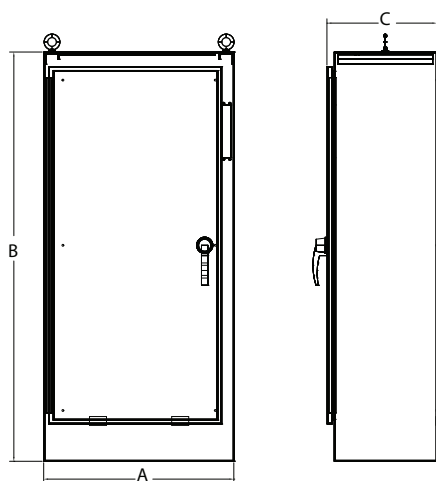

**Enclosed Type Line-Connected Controllers**

Figure 1 — Wall-Mount

Figure 2 — Wall-Mount

Figure 3 — Floor-Mount

Figure 4 — Floor-Mount

Controller Rating [A]	Bulletin	With Option	Dimension Figure No.	Dimensions in inches (mm)					
				A (Width)	B (Height)	C (Depth)	D (Mtg. Dim.)	E (Mtg. Dim.)	F (Mtg. Dim.)
<b>SMC-3 Non-Combination Controller</b>									
3...37	150	—	1	8 (203)	12 (305)	6 (152)	2.44 (62)	10.43 (265)	3.0 (76)
		6P		12 (305)	12 (305)	6 (152)	2.41 (61)	10.43 (265)	7.0 (178)
43...85	150	—	1	8 (203)	14 (356)	8 (203)	2.44 (62)	12.40 (315)	3.0 (76)
		6P		16 (406)	14 (356)	8 (203)	4.38 (111)	12.40 (315)	7.0 (178)
108...135	150	Any	1	24 (610)	30 (762)	12 (305)	0.75 (19)	28.5 (724)	22.5 (572)
201...251	150	—	1	30 (762)	38 (965)	14 (356)	0.75 (19)	36.5 (927)	28.5 (724)
	150, 150B	BP,NB,NI,6P		36 (914)	51 (1295)	14 (356)	0.75 (19)	49.5 (1257)	34.5 (876)
317...361	150	Any	1	36 (914)	51 (1295)	14 (356)	0.75 (19)	49.5 (1257)	34.5 (876)
		—		36 (914)	51 (1295)	14 (356)	0.75 (19)	49.5 (1257)	34.5 (876)
	150B	NI, 6P		36 (914)	51 (1295)	14 (356)	0.75 (19)	49.5 (1257)	34.5 (876)
		BP,NI, 6P		36 (914)	60 (1524)	14 (356)	0.75 (19)	58.5 (1486)	34.5 (876)
480	150	—	1	36 (914)	51 (1295)	14 (356)	0.75 (19)	49.5 (1257)	34.5 (876)
	150, 150B	BP,NB,NI,6P		36 (914)	60 (1524)	14 (356)	0.75 (19)	58.5 (1486)	34.5 (876)