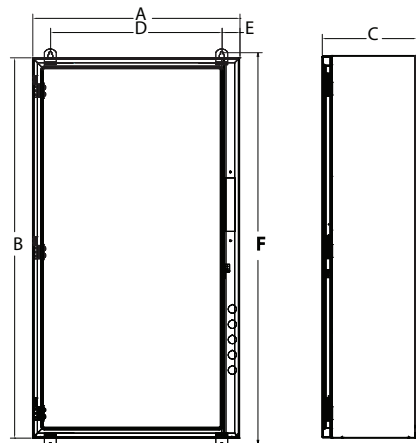

**Enclosed Type Line-Connected Controllers**

Figure 1 — Wall-Mount

Figure 2 — Wall-Mount

Figure 3 — Floor-Mount

Figure 4 — Floor-Mount

Controller Rating [A]	Bulletin	With Option	Dimension Figure No.	Dimensions in inches (mm)					
				A (Width)	B (Height)	C (Depth)	D (Mtg. Dim.)	E (Mtg. Dim.)	F (Mtg. Dim.)
<b>SMC-3 Non-Combination Controller</b>									
3...37	150	—	1	8 (203)	12 (305)	6 (152)	2.44 (62)	10.43 (265)	3.0 (76)
		6P		12 (305)	12 (305)	6 (152)	2.41 (61)	10.43 (265)	7.0 (178)
43...85	150	—	1	8 (203)	14 (356)	8 (203)	2.44 (62)	12.40 (315)	3.0 (76)
		6P		16 (406)	14 (356)	8 (203)	4.38 (111)	12.40 (315)	7.0 (178)
108...135	150	Any	1	24 (610)	30 (762)	12 (305)	0.75 (19)	28.5 (724)	22.5 (572)
201...251	150	—	1	30 (762)	38 (965)	14 (356)	0.75 (19)	36.5 (927)	28.5 (724)
	150, 150B	BP,NB,NI,6P		36 (914)	51 (1295)	14 (356)	0.75 (19)	49.5 (1257)	34.5 (876)
317...361	150	Any	1	36 (914)	51 (1295)	14 (356)	0.75 (19)	49.5 (1257)	34.5 (876)
		—		36 (914)	51 (1295)	14 (356)	0.75 (19)	49.5 (1257)	34.5 (876)
	150B	NI, 6P		36 (914)	51 (1295)	14 (356)	0.75 (19)	49.5 (1257)	34.5 (876)
		BP,NI, 6P		36 (914)	60 (1524)	14 (356)	0.75 (19)	58.5 (1486)	34.5 (876)
480	150	—	1	36 (914)	51 (1295)	14 (356)	0.75 (19)	49.5 (1257)	34.5 (876)
	150, 150B	BP,NB,NI,6P		36 (914)	60 (1524)	14 (356)	0.75 (19)	58.5 (1486)	34.5 (876)